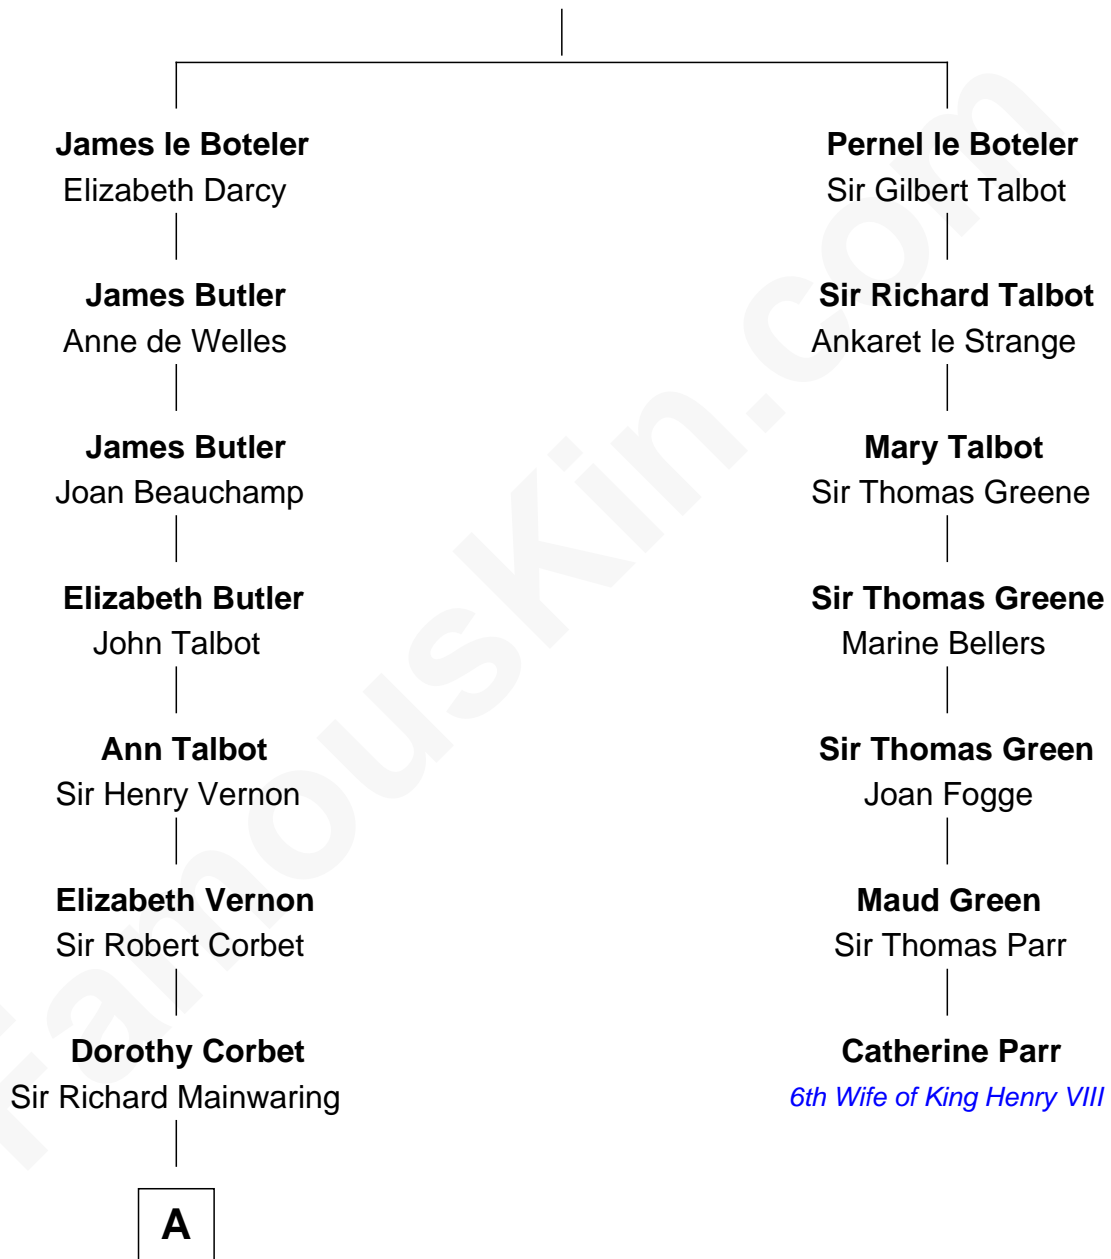

FamousKin.com Relationship Chart of

Marjorie Post

Founder of General Foods

6th cousin 11 times removed of

Catherine Parr

6th Wife of King Henry VIII

Sir James le Boteler

Eleanor de Bohun

A

—
Sir Arthur Mainwaring

Margaret Mainwaring

—
Mary Mainwaring

Richard Cotton

—
Frances Cotton

George Abell

—
Robert Abell