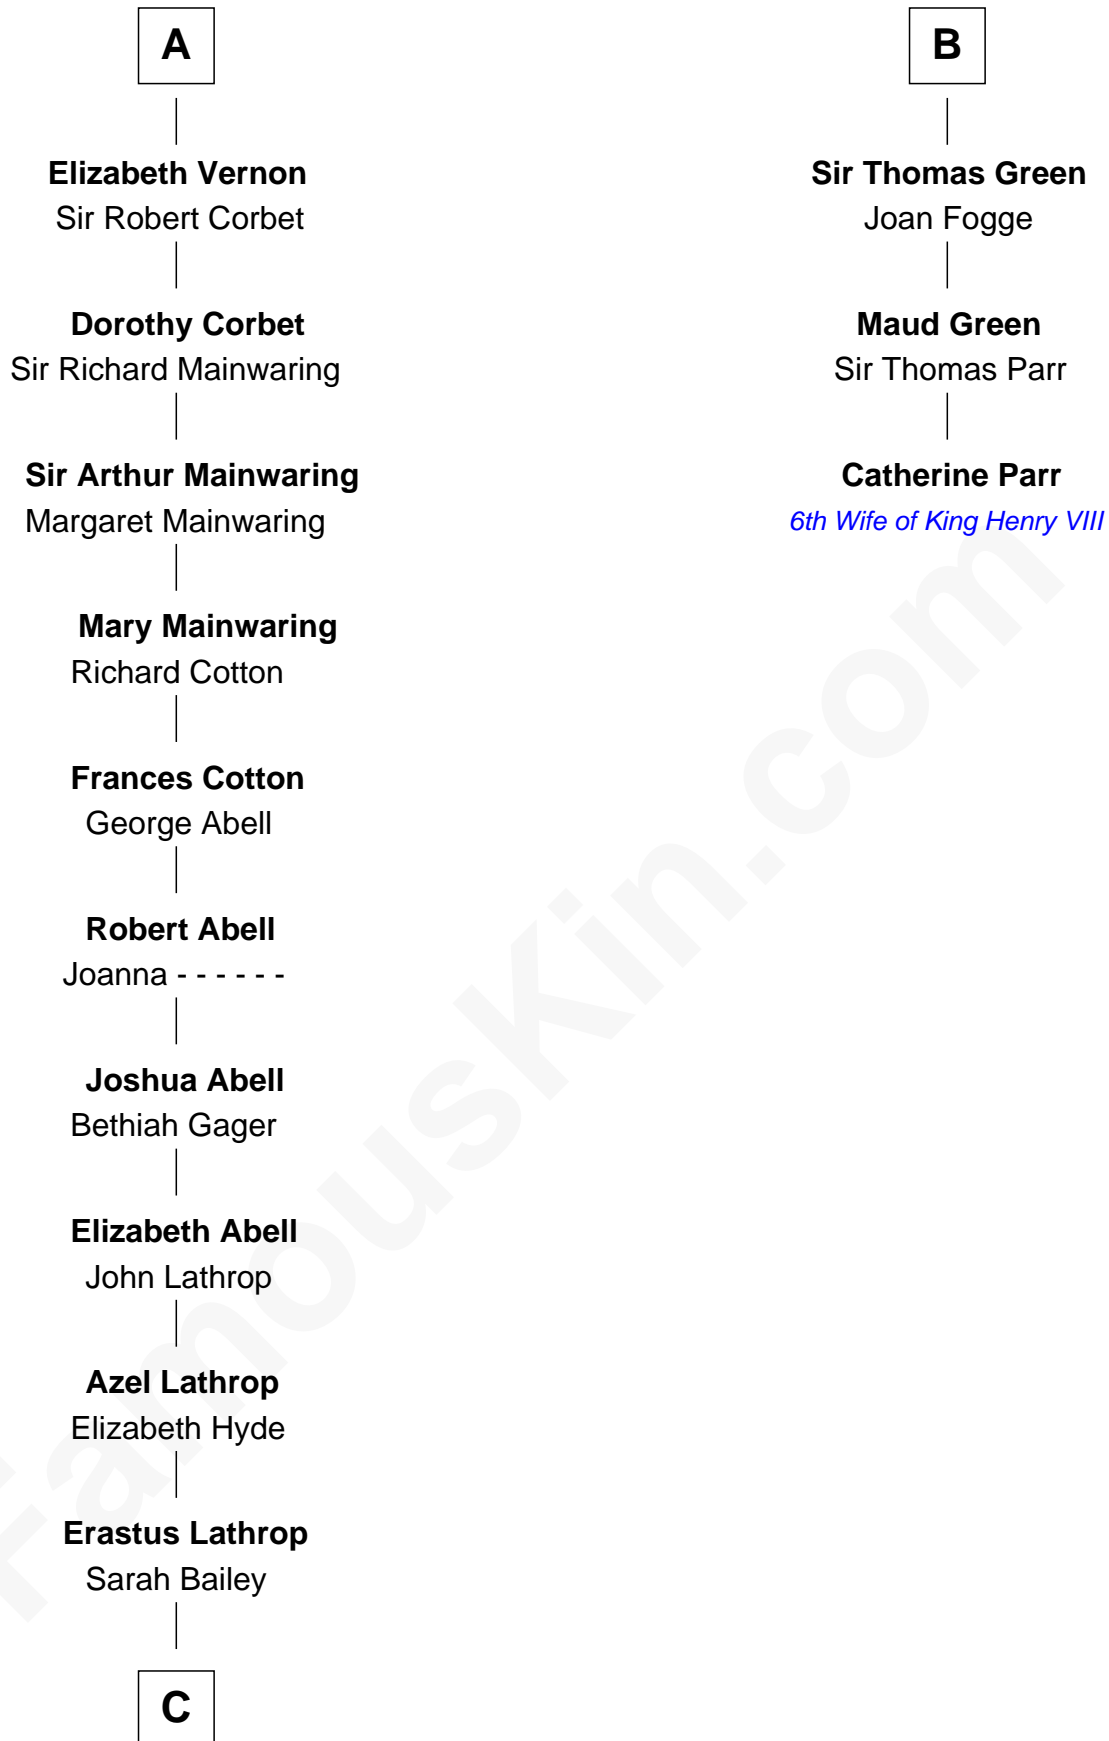

FamousKin.com

Relationship Chart of

Marjorie Post

Founder of General Foods

9th cousin 10 times removed of

Catherine Parr

6th Wife of King Henry VIII

C

—
Caroline Cushman Lathrop

Charles Rollin Post

—
Charles William Post

Elle Letitia Merriweather

—
Marjorie Post

Founder of General Foods

FamousKin.com