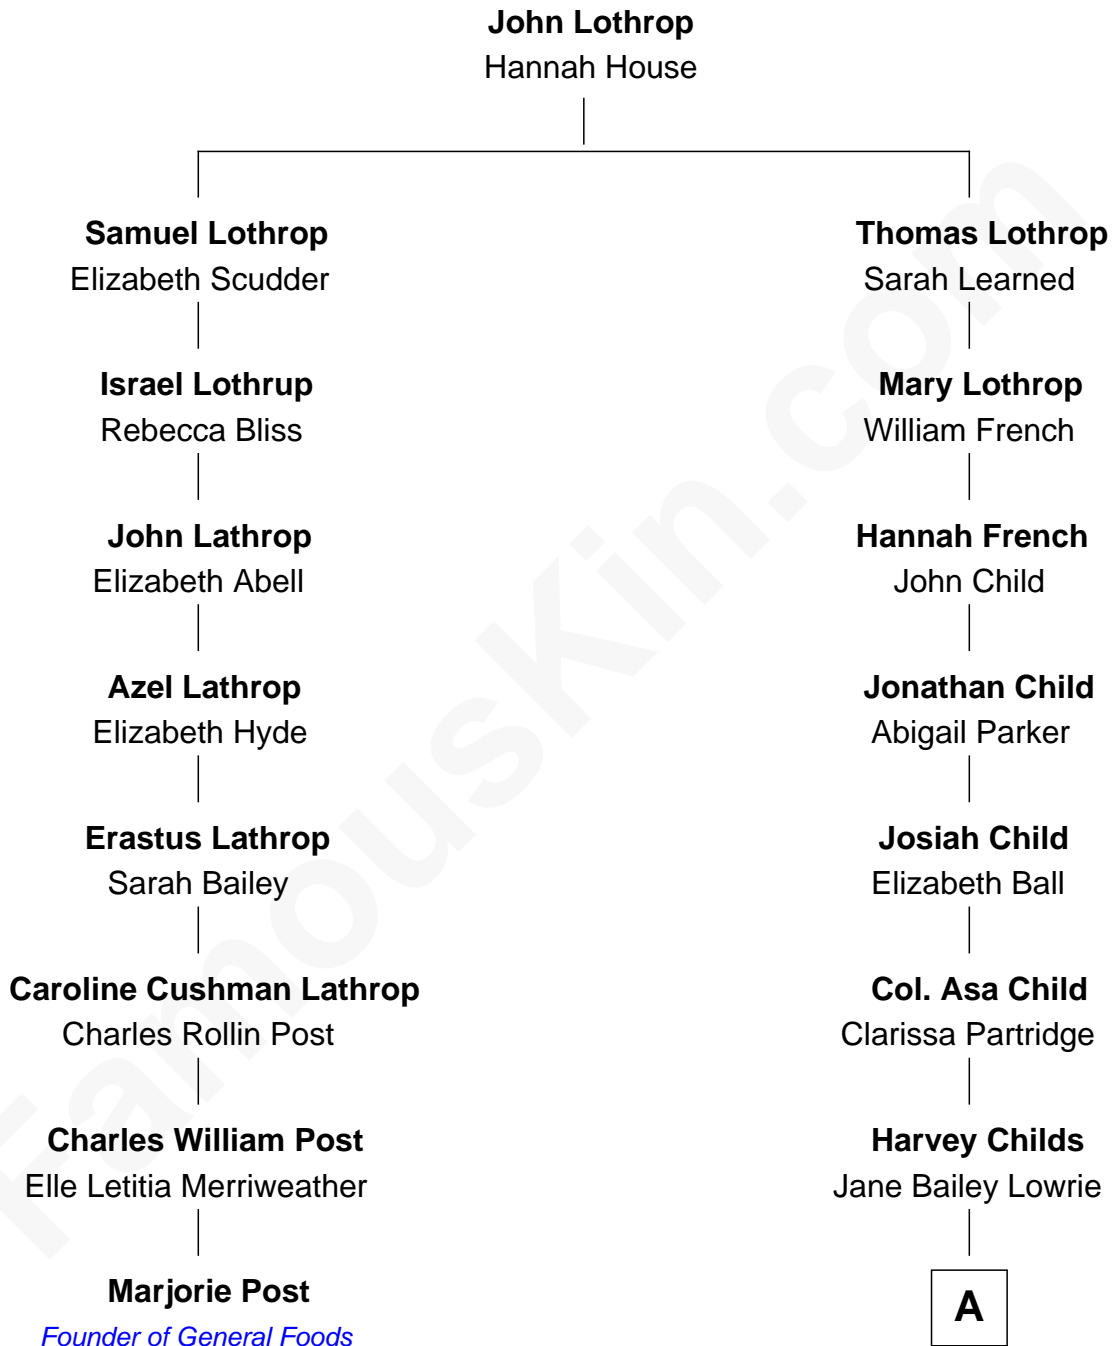

# FamousKin.com Relationship Chart of

**Marjorie Post**

*Founder of General Foods*

7th cousin 4 times removed of

**Maggie Gyllenhaal**

*Movie Actress*

**A**

—  
**Walter Cameron Childs**

Edith Worcester Smith

—  
**Geoffrey Stafford Childs**

Olivia Hughes Waelchli

—  
**Virginia Lowrie Childs**

Hugh Anders Gyllenhaal

—  
**Stephen Roark Gyllenhaal**

Naomi Achs

—  
**Maggie Gyllenhaal**