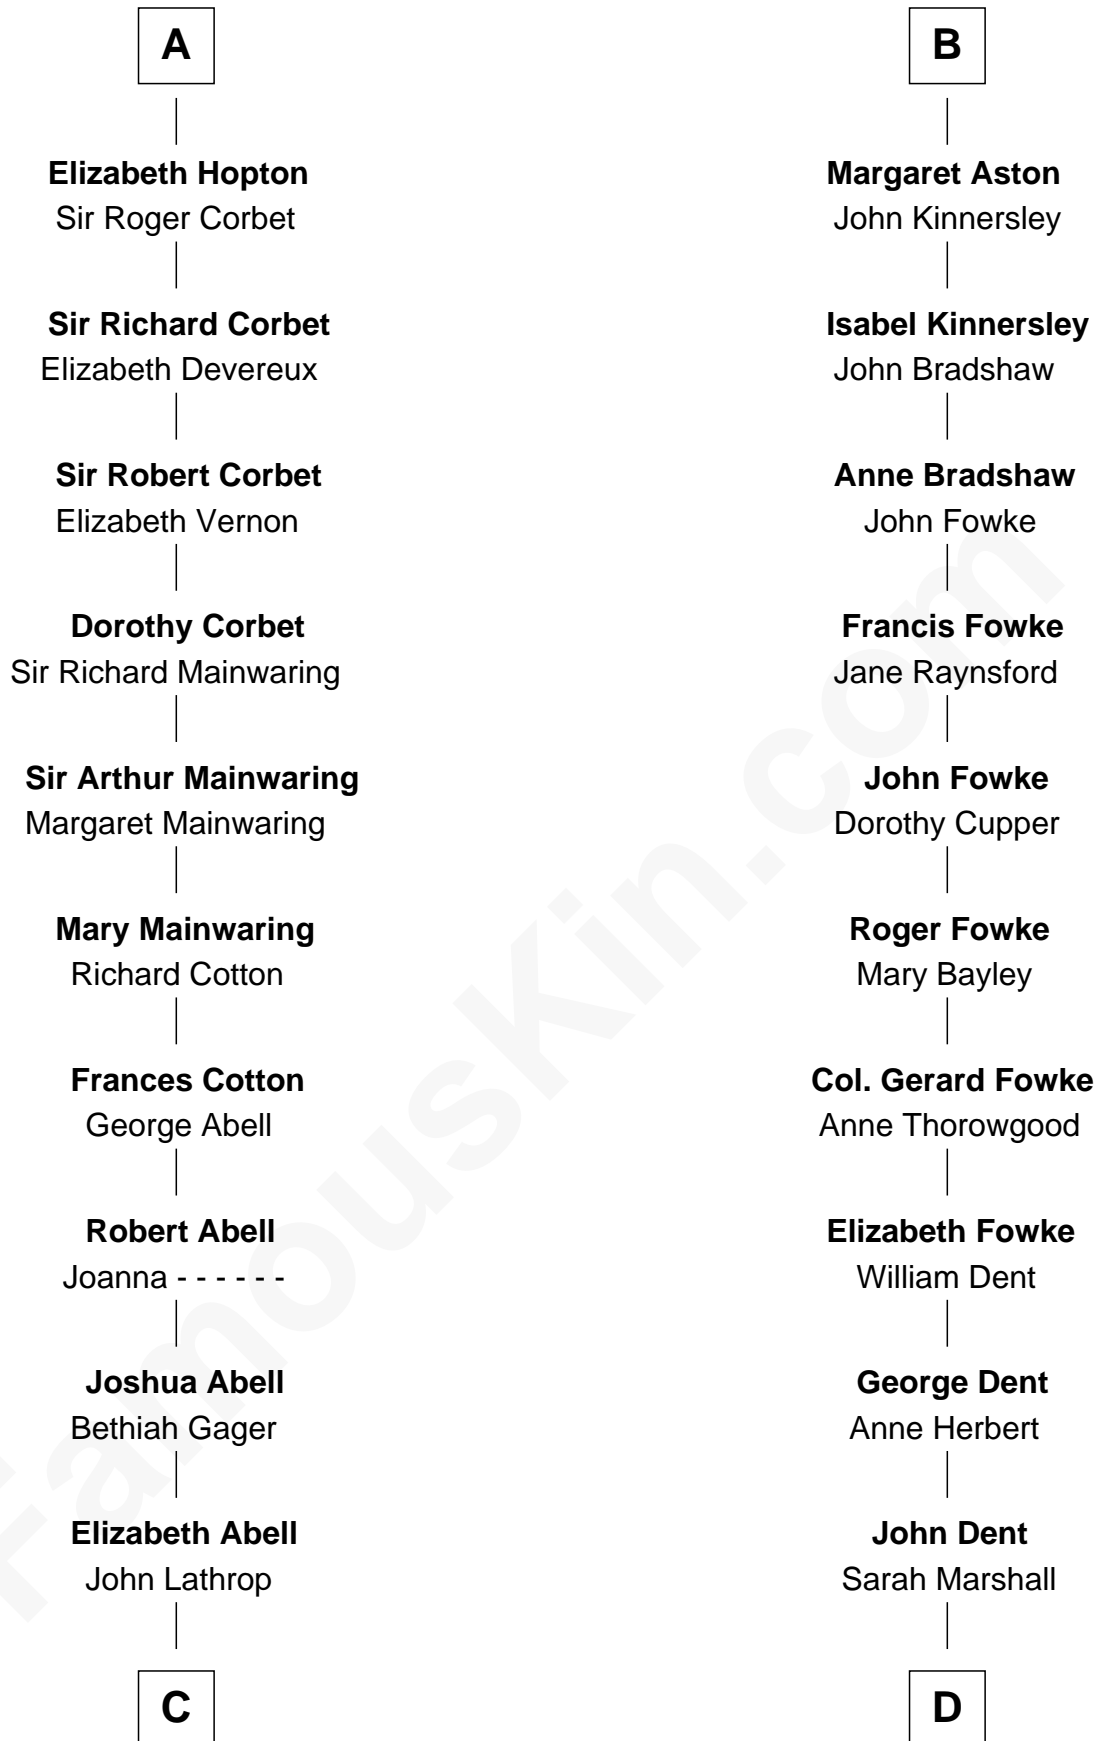

## Relationship Chart of

### Marjorie Post

*Founder of General Foods*

19th cousin 2 times removed of

**General James Longstreet**  
*Confederate Army - U.S. Civil War*

**John de Botetourte**  
Maud FitzThomas

**C**

**Azel Lathrop**  
Elizabeth Hyde

**Erastus Lathrop**  
Sarah Bailey

**Caroline Cushman Lathrop**  
Charles Rollin Post

**Charles William Post**  
Elle Letitia Merriweather

**Marjorie Post**  
*Founder of General Foods*

**D**

**Thomas Marshall Dent**  
Anne Magruder