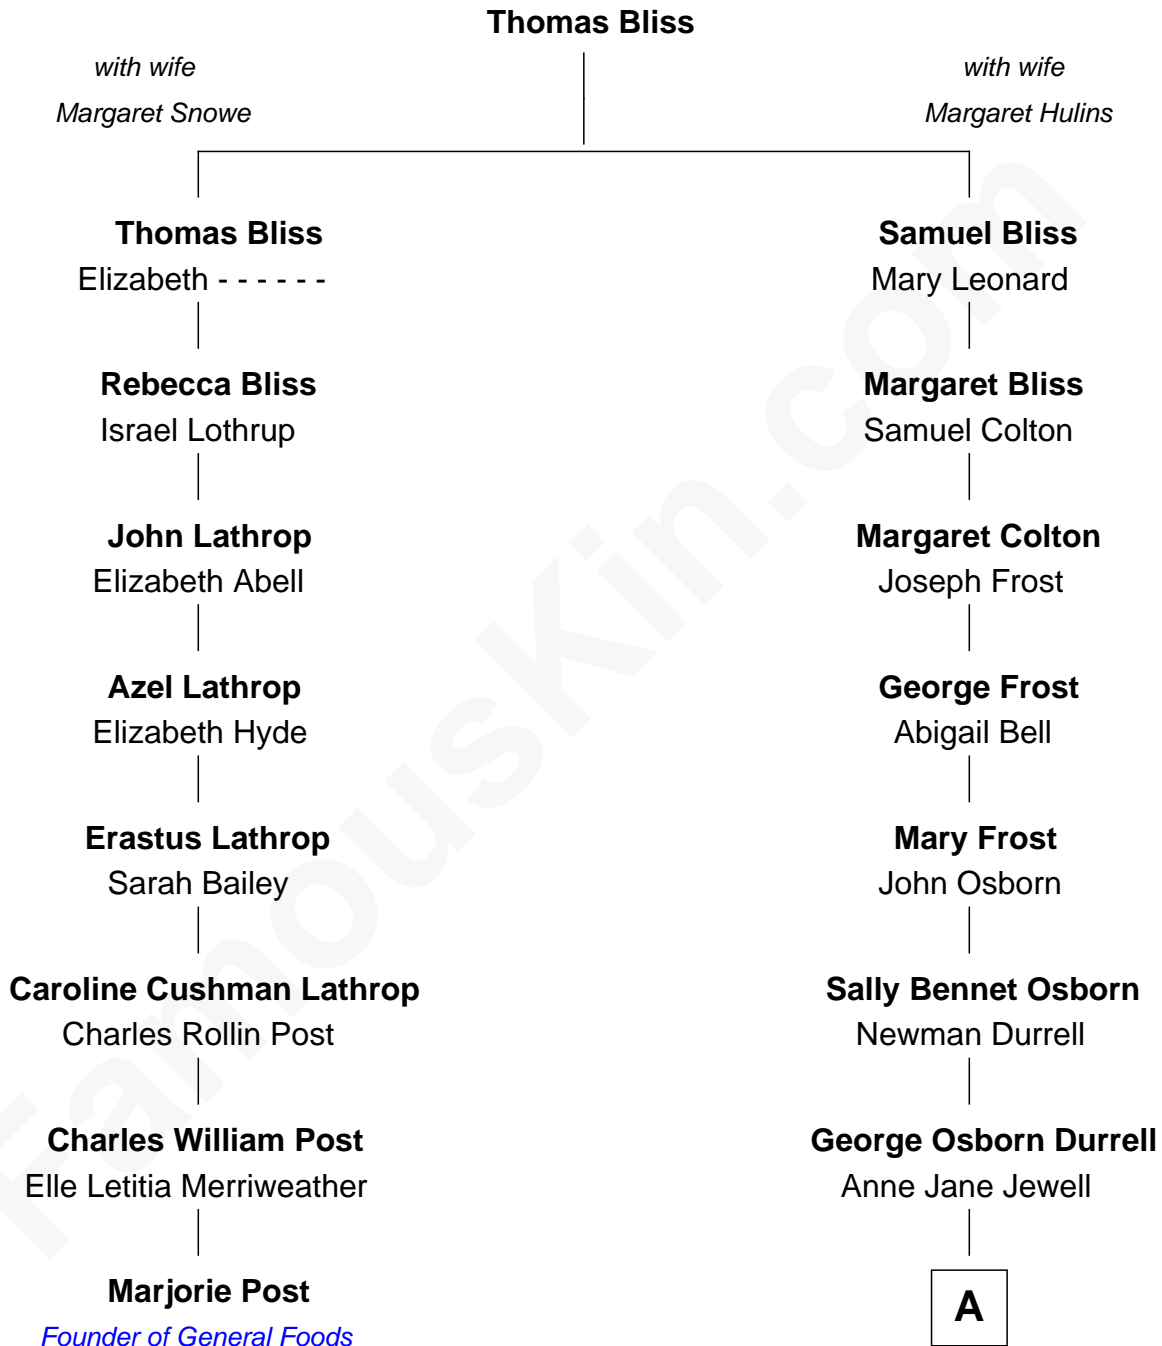

FamousKin.com Relationship Chart of

Marjorie Post

Founder of General Foods

7th cousin 2 times removed of

Lucille Ball

TV Actress - "I Love Lucy"

A

Nellie Rebecca Durrell

Jasper Clinton Ball

Henry Durrell Ball

Desiree Evelyn Hunt

Lucille Ball

TV Actress - "I Love Lucy"

FamousKin.com