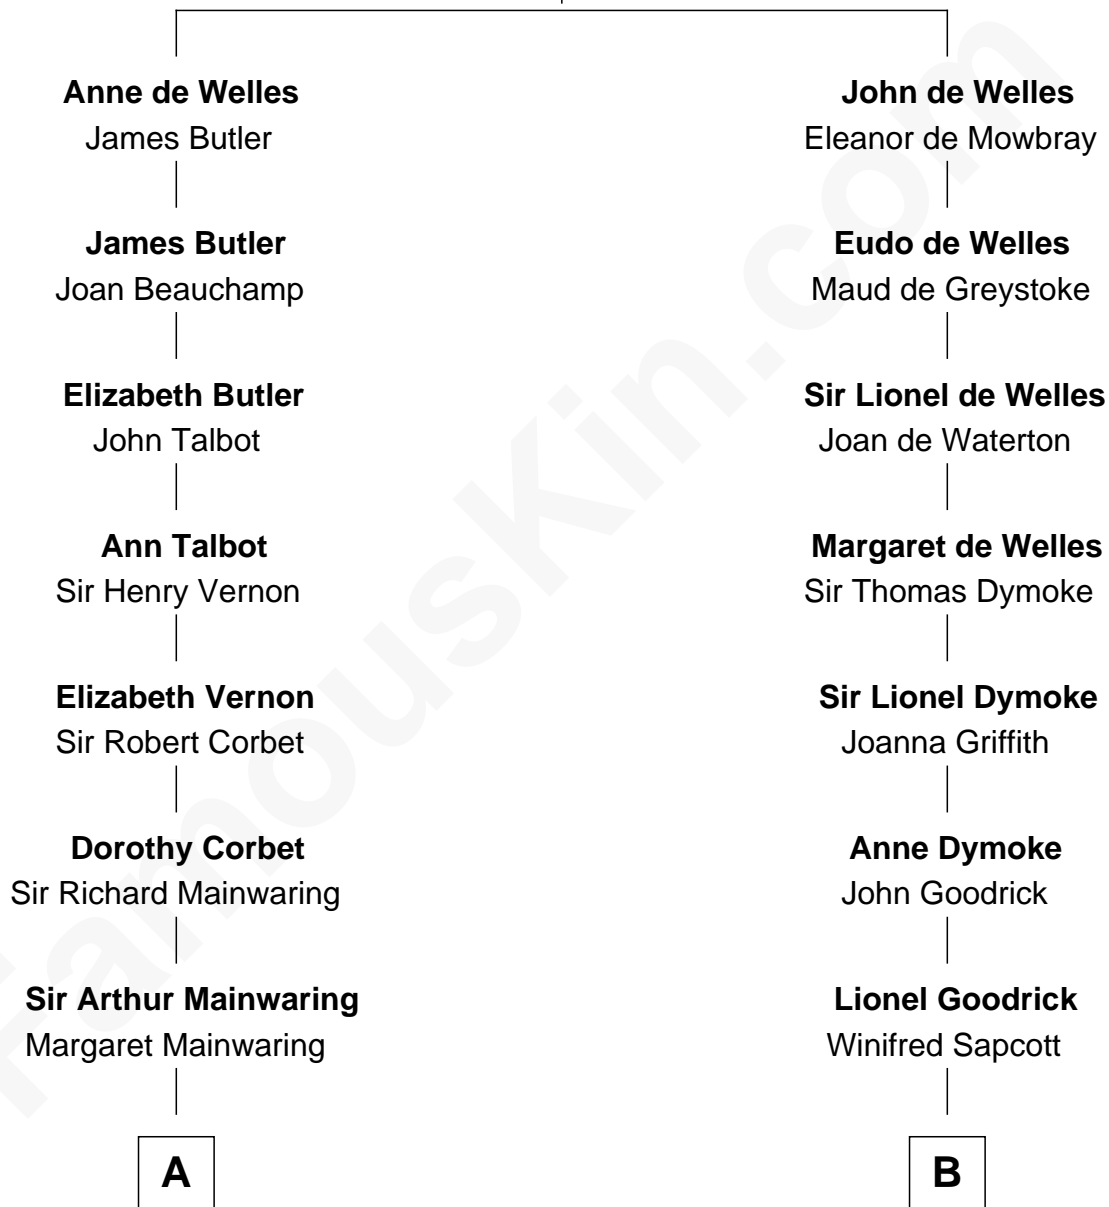

FamousKin.com Relationship Chart of

Marjorie Post

Founder of General Foods

16th cousin 3 times removed of

Lucille Ball

TV Actress - "I Love Lucy"

John de Welles

Maud de Roos

C

Nellie Rebecca Durrell

Jasper Clinton Ball

Henry Durrell Ball

Desiree Evelyn Hunt

Lucille Ball

TV Actress - "I Love Lucy"

FamousKin.com