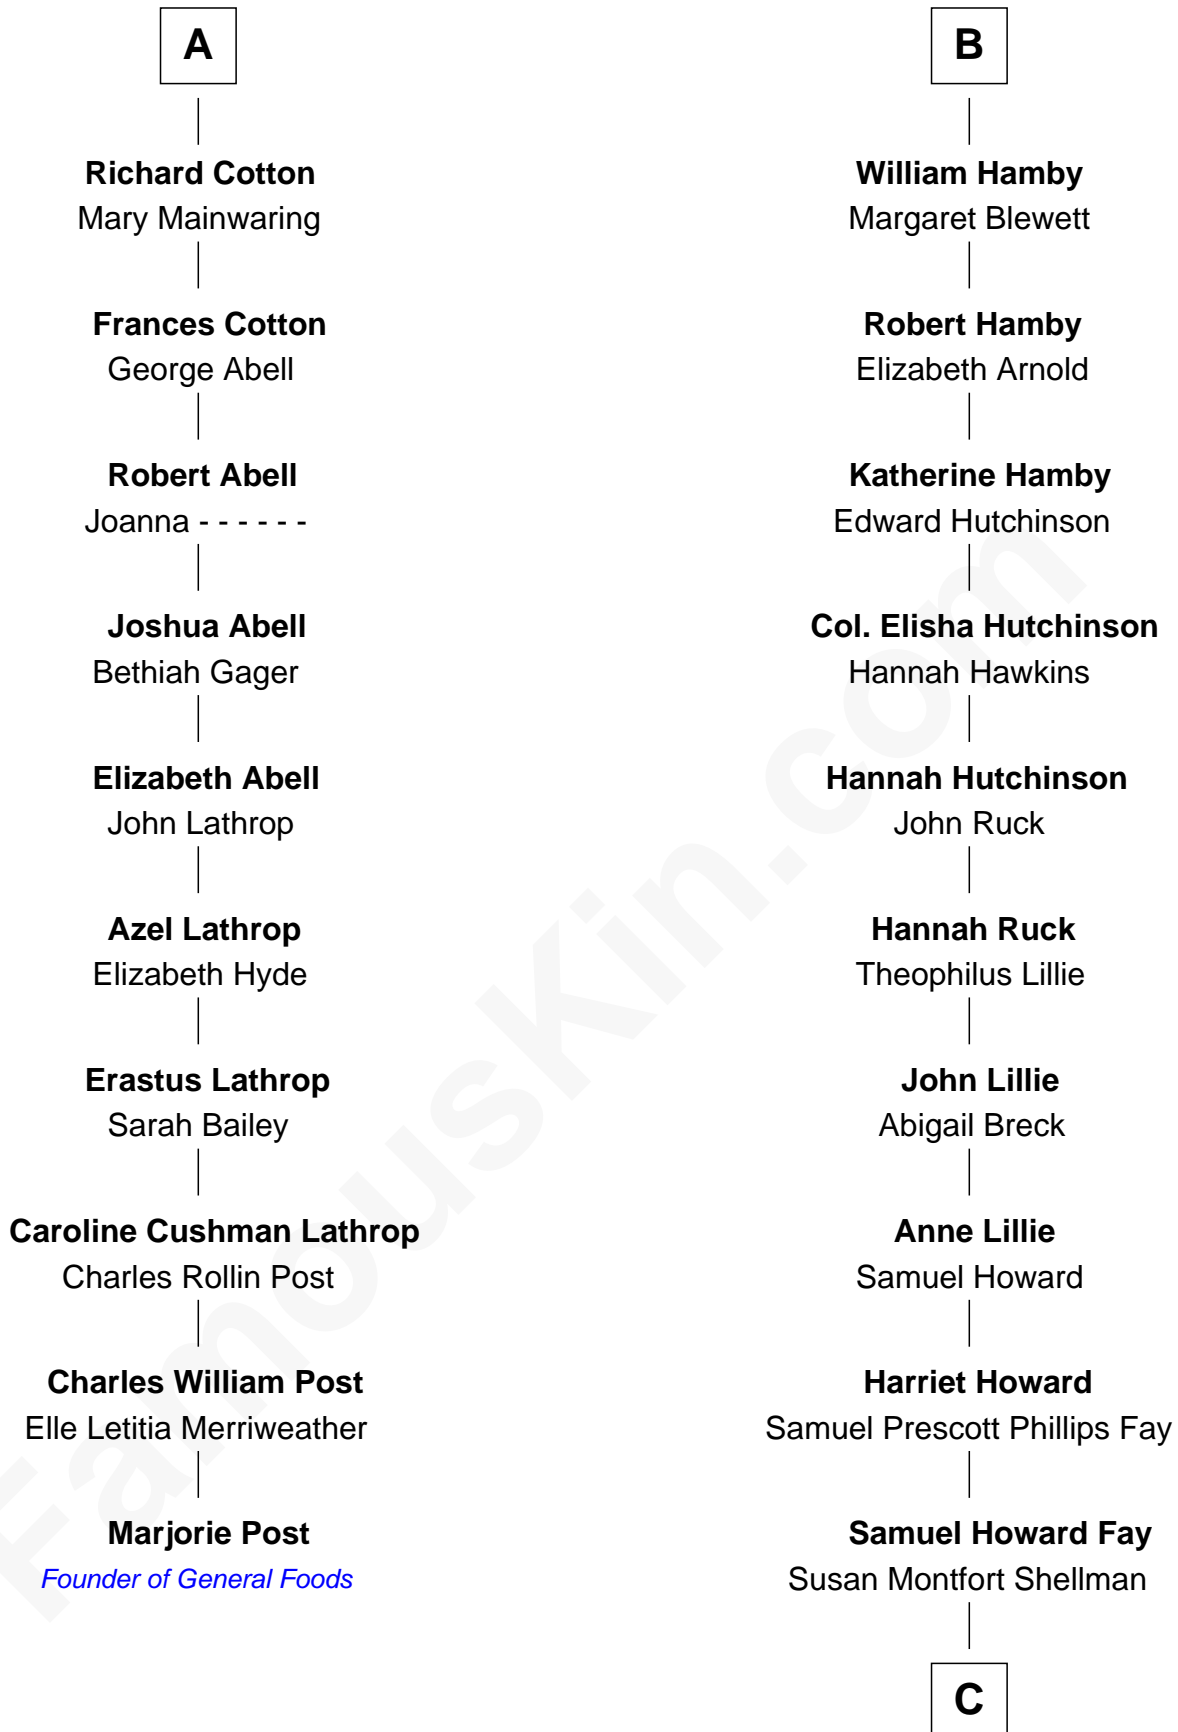

FamousKin.com Relationship Chart of

Marjorie Post

Founder of General Foods

16th cousin 5 times removed of

Jeb Bush

43rd Governor of Florida

Sir Philip le Despencer

Joan de Cobham

C

Harriet Eleanor Fay
Rev. James Smith Bush

Samuel Prescott Bush
Flora Sheldon

Prescott Sheldon Bush
Dorothy Wear Walker

George Herbert Walker Bush
Barbara Pierce

Jeb Bush
43rd Governor of Florida