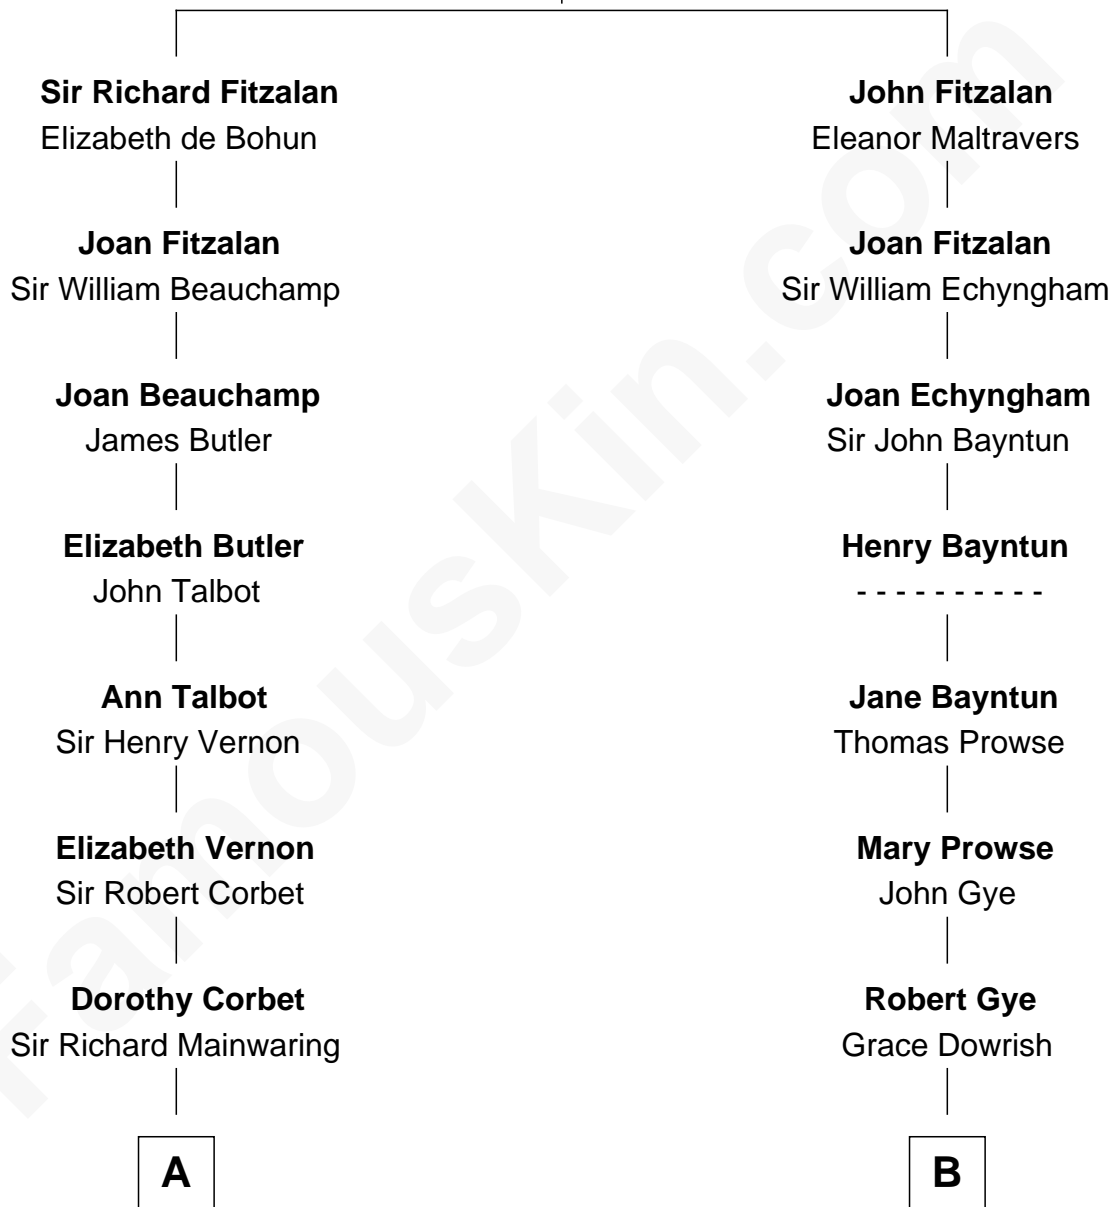

# FamousKin.com Relationship Chart of

**Marjorie Post**

*Founder of General Foods*

17th cousin 2 times removed of

**Jeb Bush**

*43rd Governor of Florida*

**Richard Fitzalan**  
Eleanor Plantagenet

**C**

**Marvin Pierce**  
Pauline Robinson

**Barbara Pierce**  
George Herbert Walker Bush

**Jeb Bush**  
*43rd Governor of Florida*

FamousKin.com