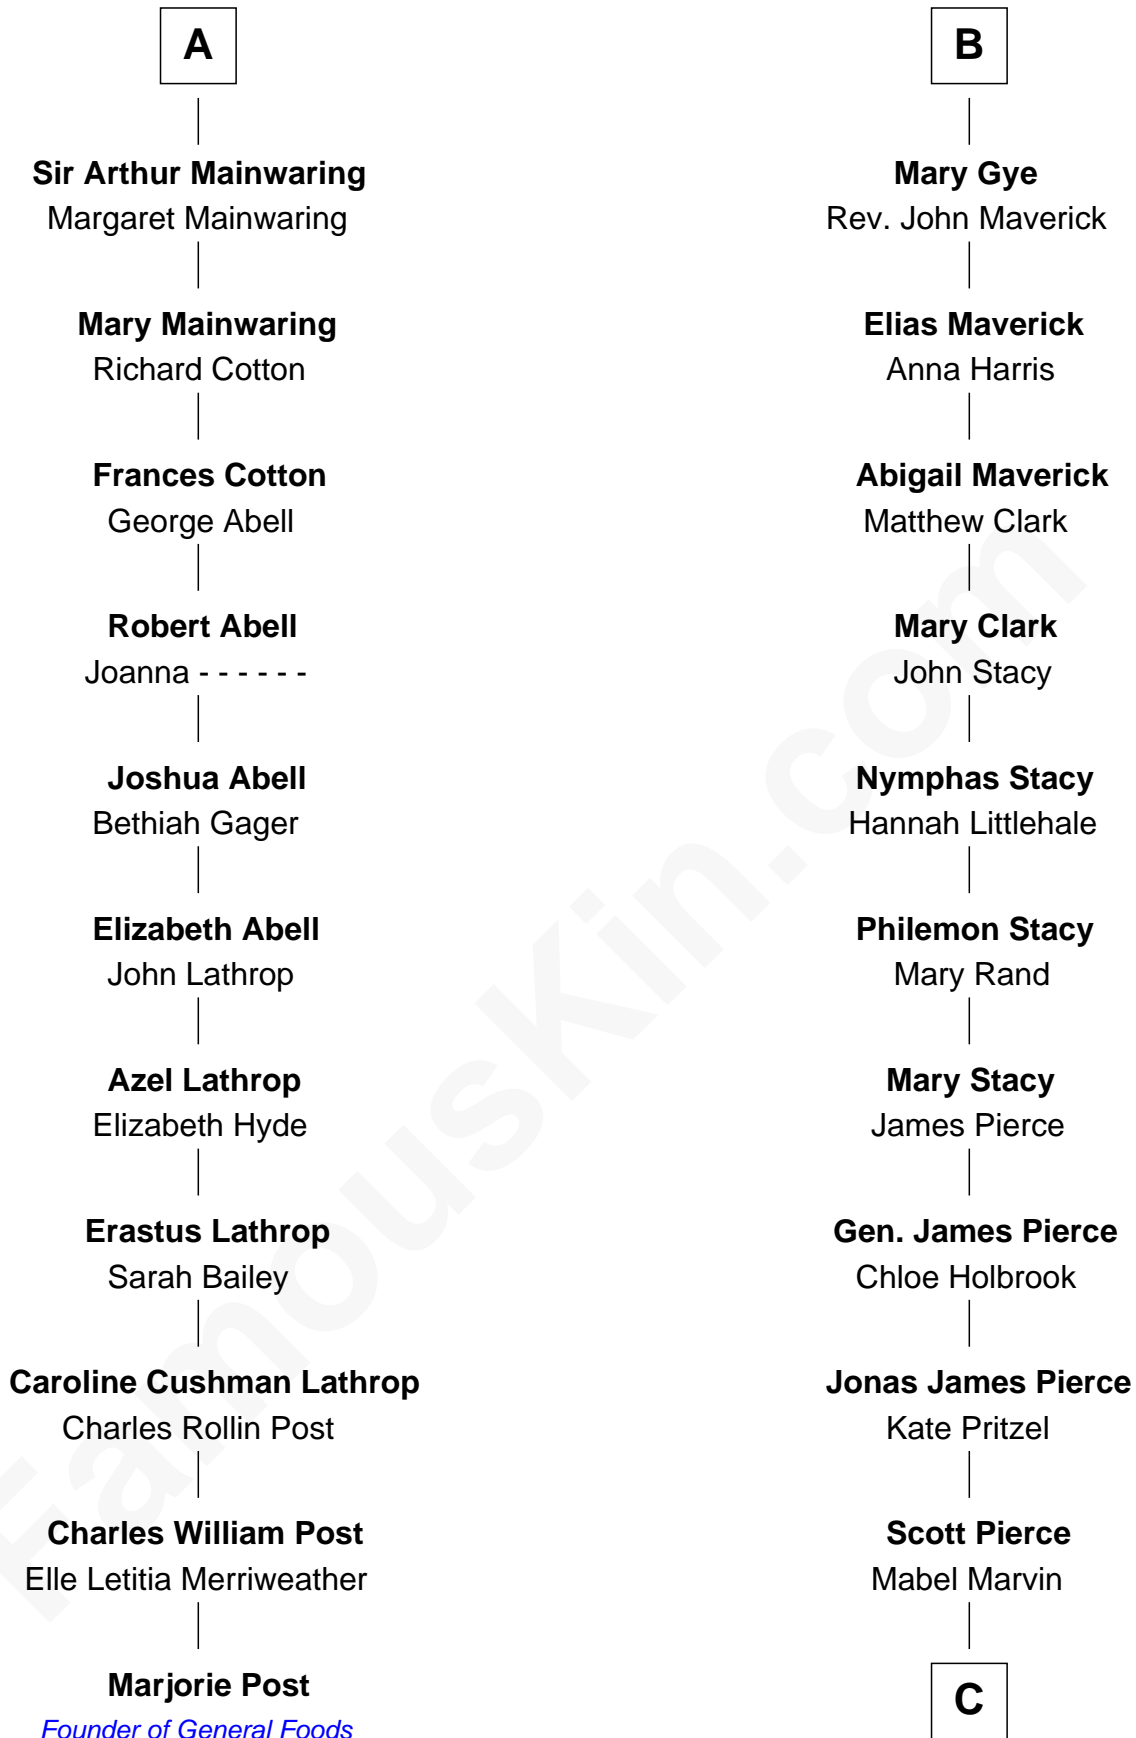

# FamousKin.com Relationship Chart of

**Marjorie Post**

*Founder of General Foods*

17th cousin 2 times removed of

**Jeb Bush**

*43rd Governor of Florida*

**Richard Fitzalan**  
Eleanor Plantagenet

**C**

**Marvin Pierce**  
Pauline Robinson

**Barbara Pierce**  
George Herbert Walker Bush

**Jeb Bush**  
*43rd Governor of Florida*

FamousKin.com