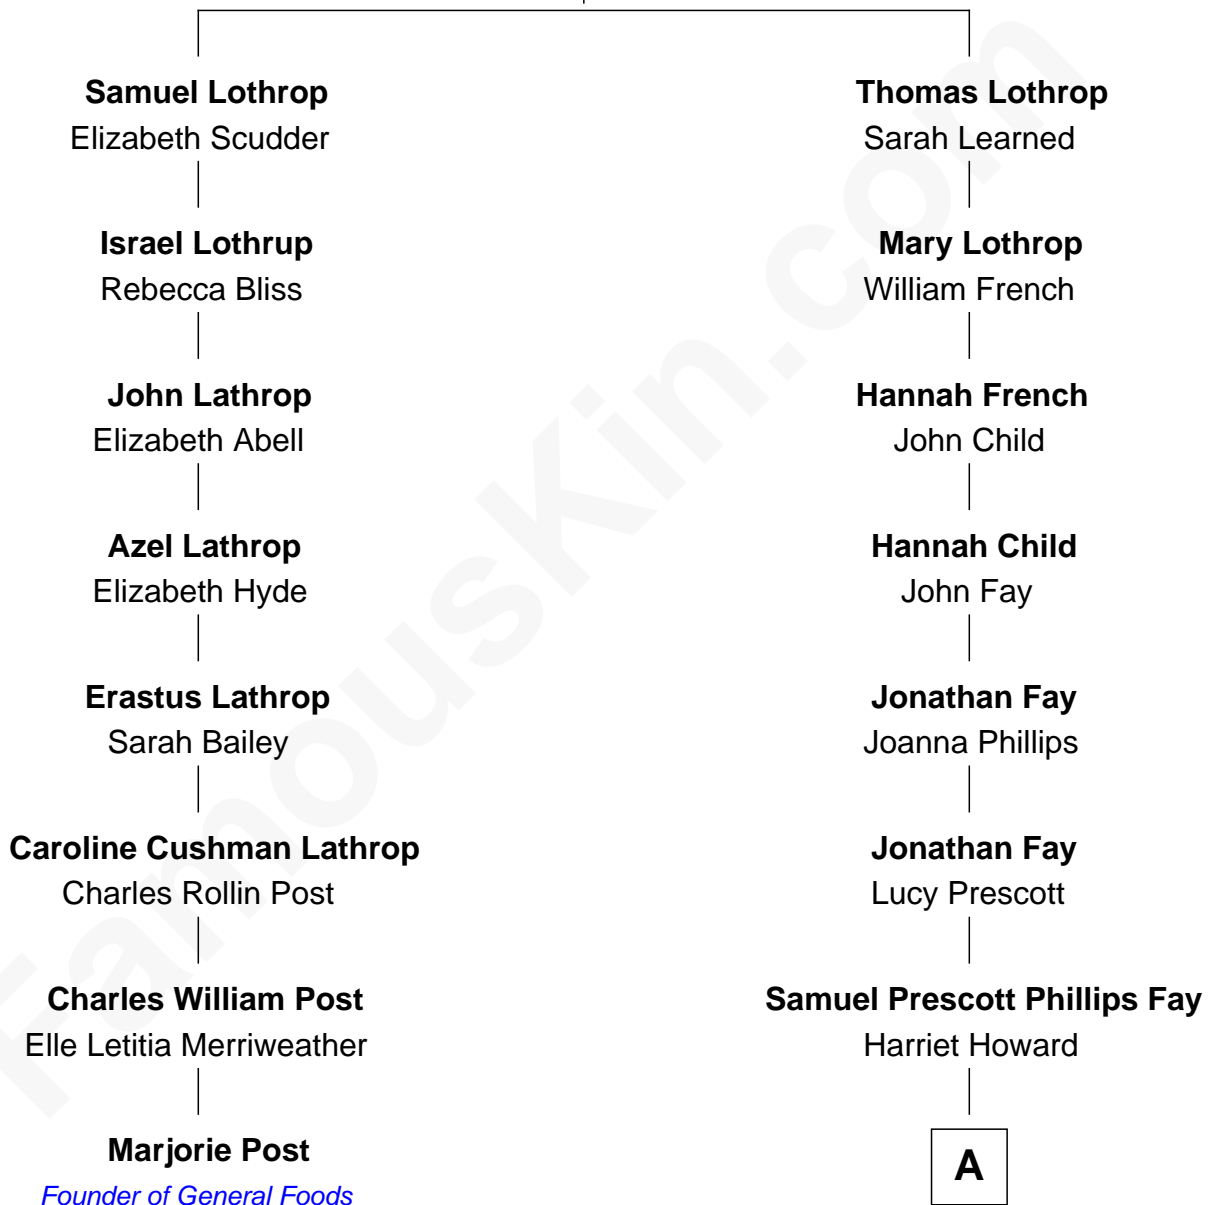

FamousKin.com Relationship Chart of

Marjorie Post

Founder of General Foods

7th cousin 5 times removed of

Jeb Bush

43rd Governor of Florida

John Lothrop

Hannah House

A

|
Samuel Howard Fay
Susan Montfort Shellman

|
Harriet Eleanor Fay
Rev. James Smith Bush

|
Samuel Prescott Bush
Flora Sheldon

|
Prescott Sheldon Bush
Dorothy Wear Walker

|
George Herbert Walker Bush
Barbara Pierce