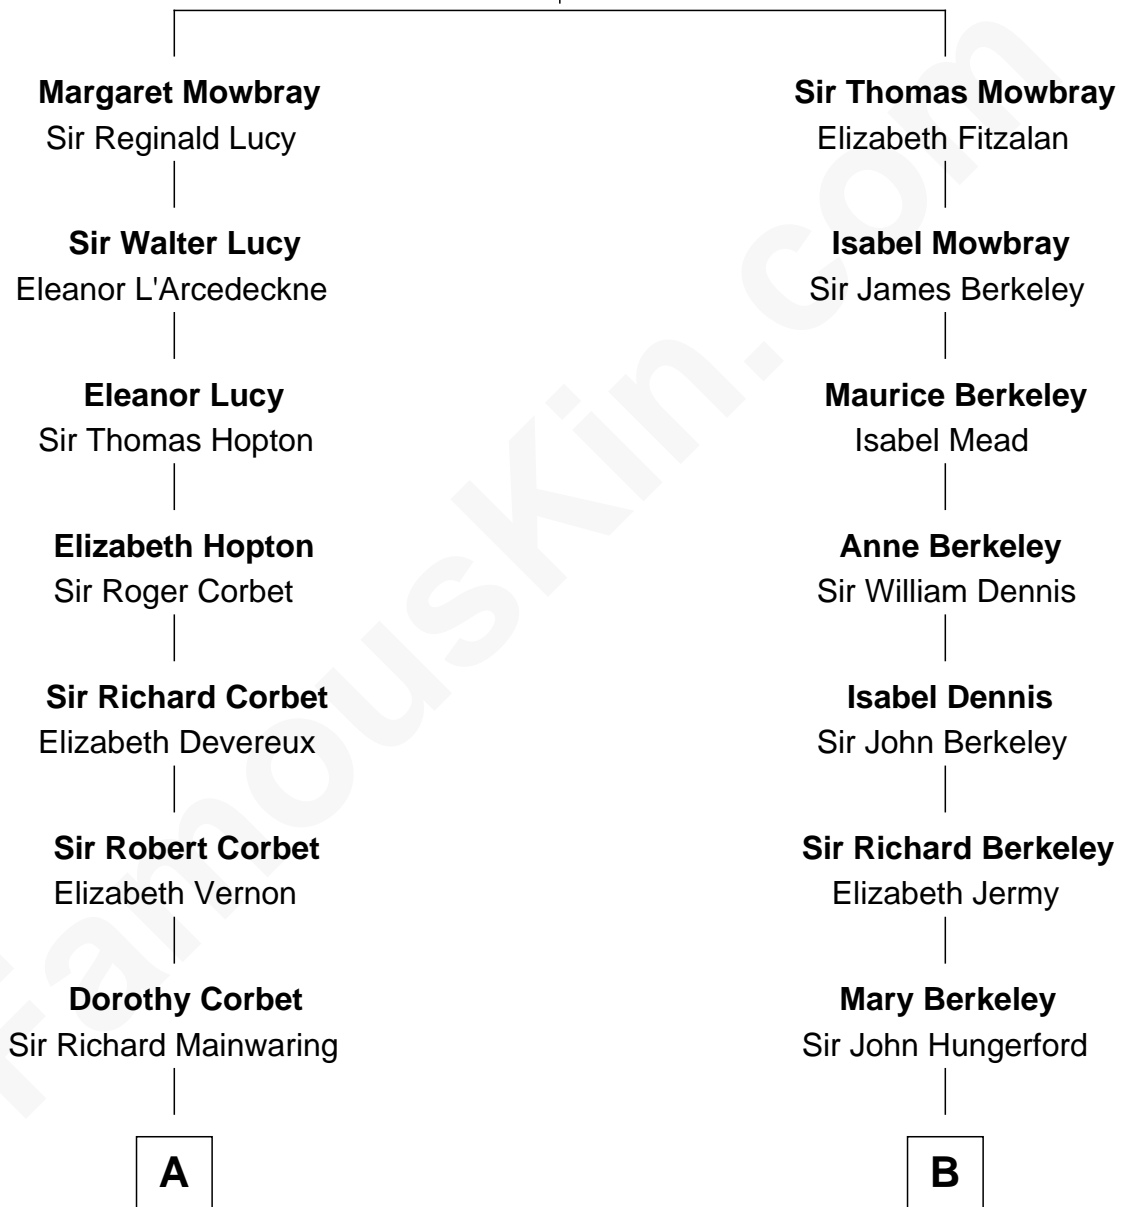

# FamousKin.com Relationship Chart of

**Marjorie Post**

*Founder of General Foods*

17th cousin 3 times removed of

**Jeb Bush**

*43rd Governor of Florida*

**John de Mowbray**  
Elizabeth de Segrave

**C**

Samuel Prescott Bush

Flora Sheldon

Prescott Sheldon Bush

Dorothy Wear Walker

George Herbert Walker Bush

Barbara Pierce

**Jeb Bush**

*43rd Governor of Florida*