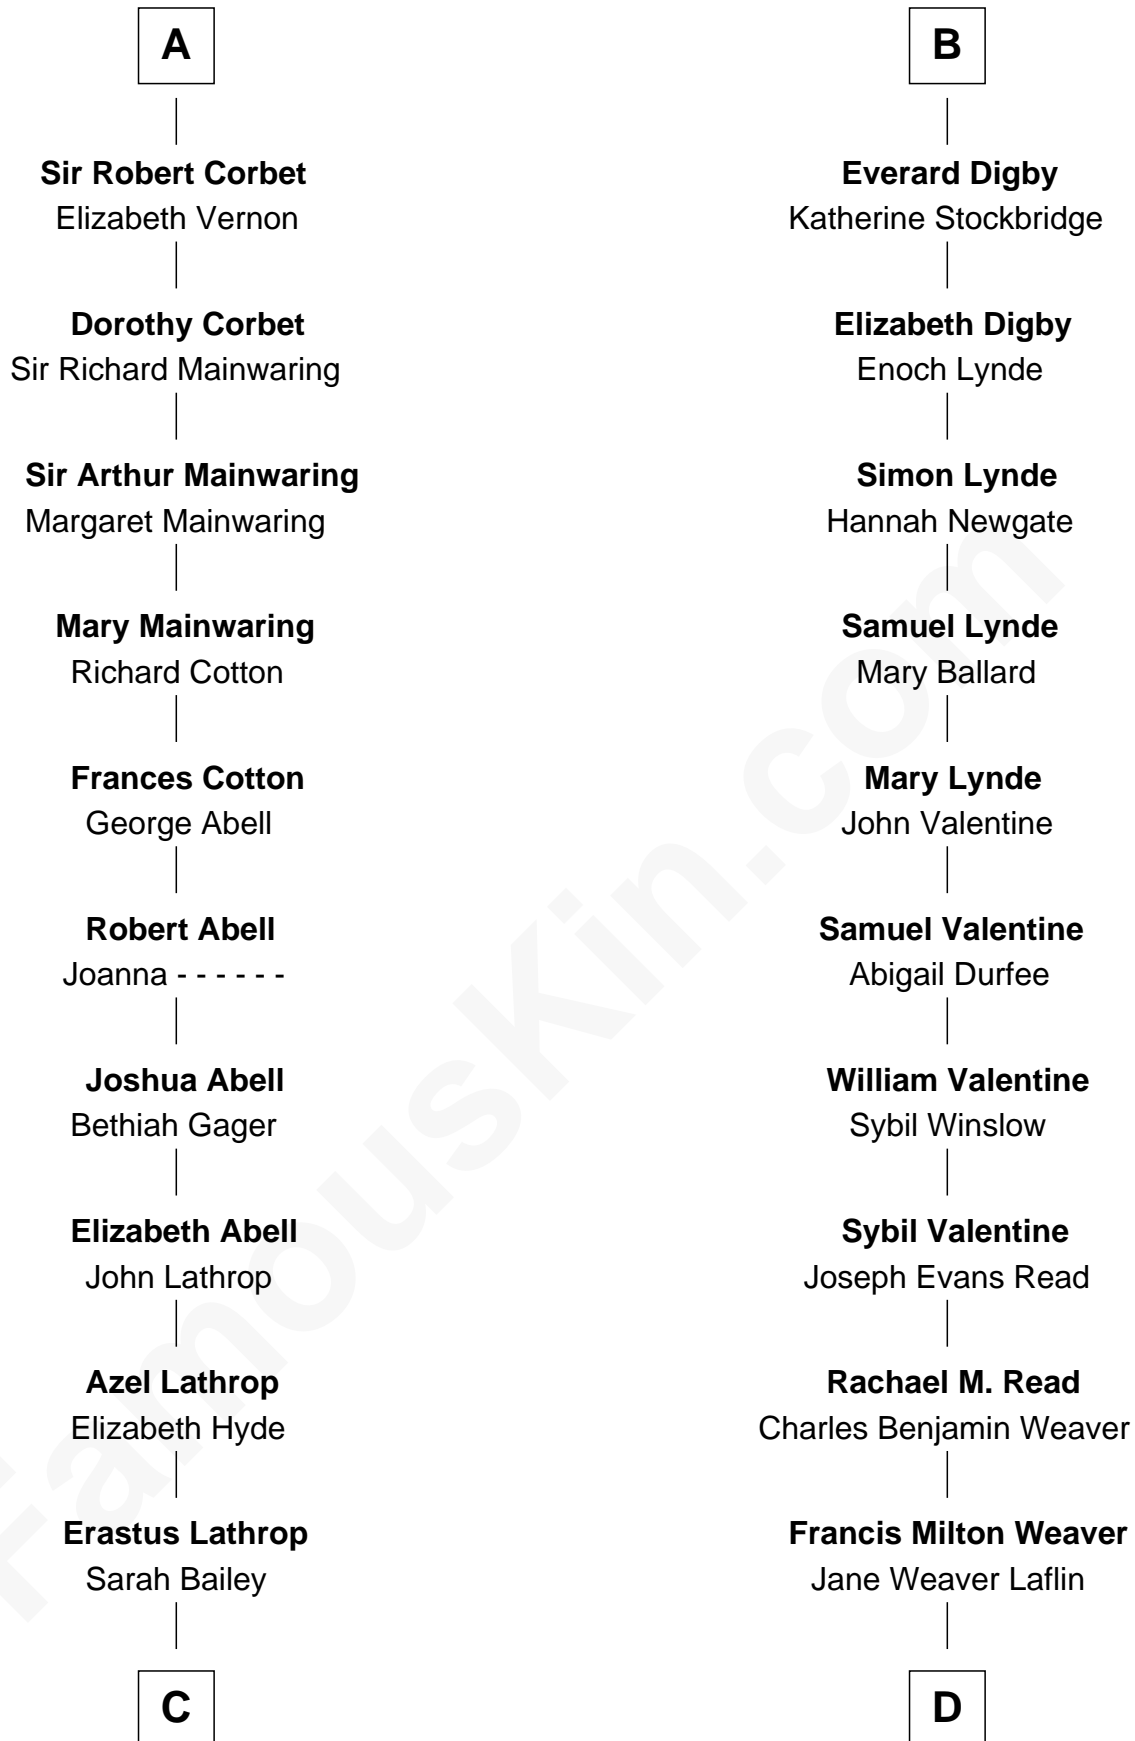

FamousKin.com Relationship Chart of

Marjorie Post

Founder of General Foods

19th cousin of

Sigourney Weaver

Movie Actress

Sir Roger de Grey
Elizabeth de Hastings

C

Caroline Cushman Lathrop

Charles Rollin Post

Charles William Post

Elle Letitia Merriweather

Marjorie Post

Founder of General Foods

D

Sylvester Laflin Weaver

Amabel Dixon

Sylvester Laflin Weaver

Desiree Mary Lucy Hawkins

Sigourney Weaver

Movie Actress

FamousKin.com