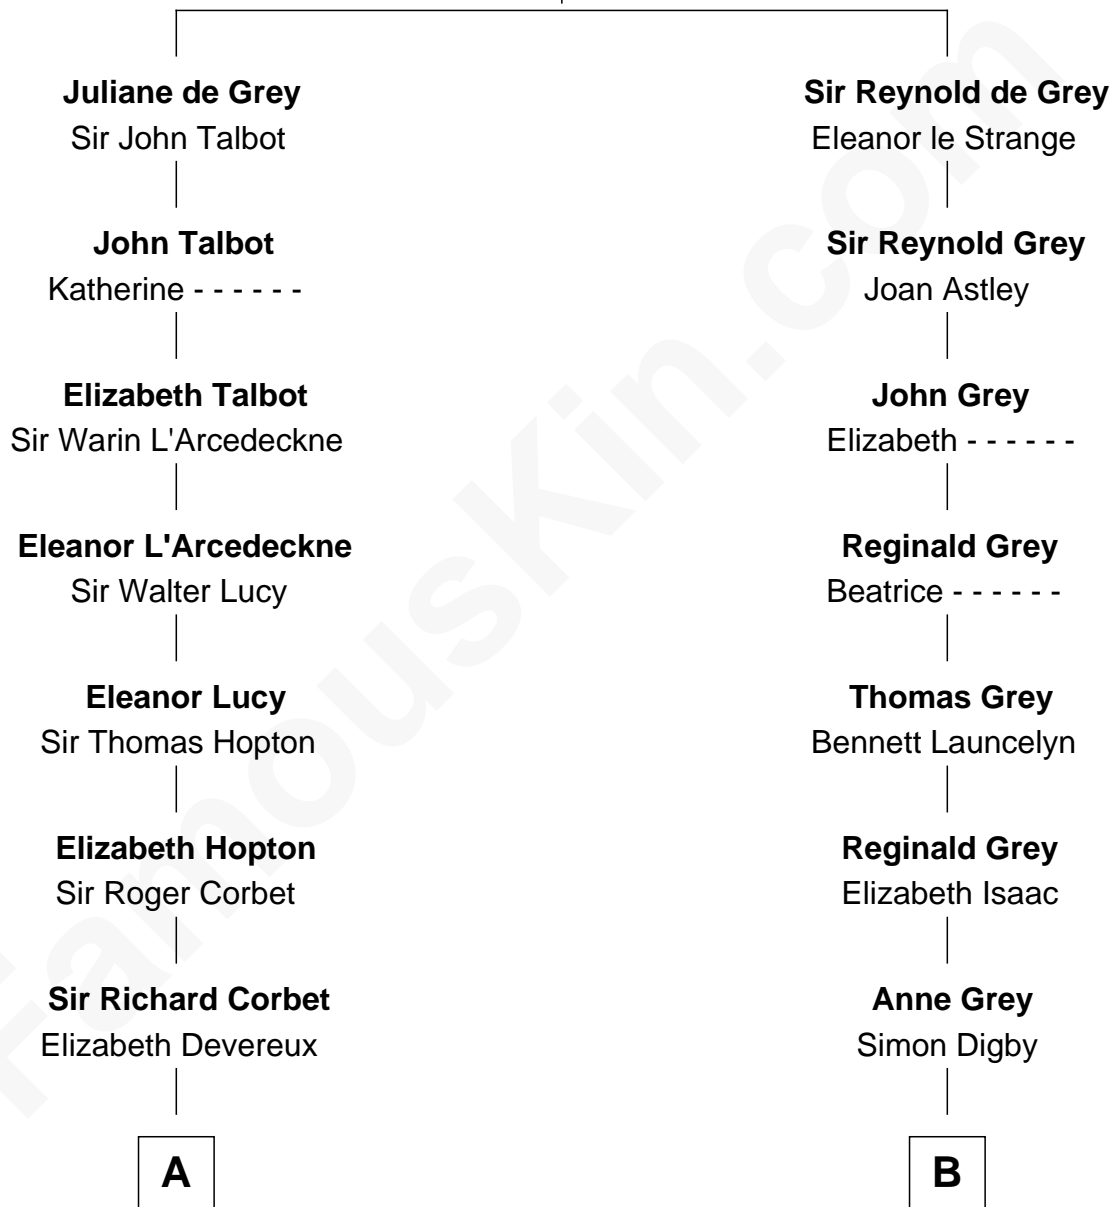

FamousKin.com Relationship Chart of

Marjorie Post

Founder of General Foods

19th cousin of

Sigourney Weaver

Movie Actress

Sir Roger de Grey
Elizabeth de Hastings

C

Caroline Cushman Lathrop

Charles Rollin Post

Charles William Post

Elle Letitia Merriweather

Marjorie Post

Founder of General Foods

D

Sylvester Laflin Weaver

Amabel Dixon

Sylvester Laflin Weaver

Desiree Mary Lucy Hawkins

Sigourney Weaver

Movie Actress

FamousKin.com