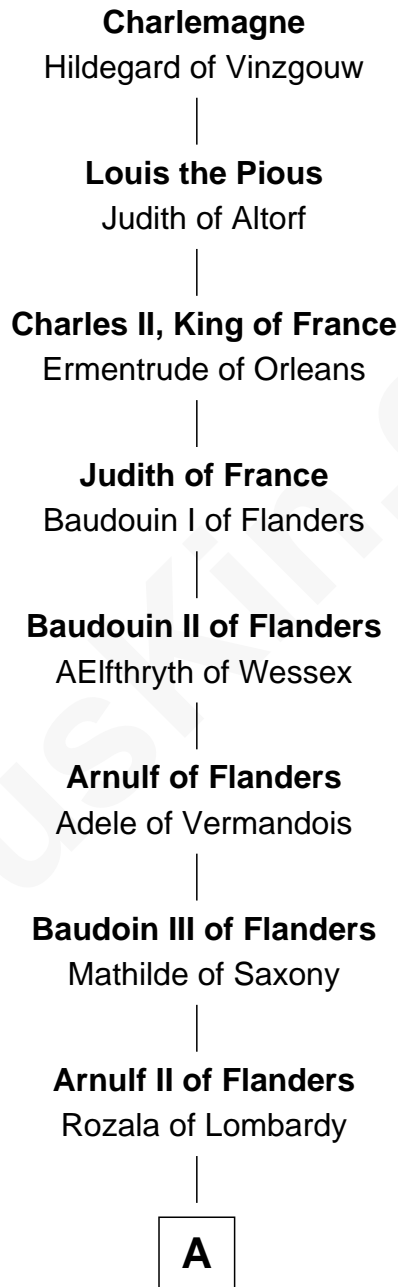

# FamousKin.com Relationship Chart of

**Marjorie Post**

*Founder of General Foods*

32nd Great-granddaughter of

**Charlemagne**

*King of the Franks*

**A**

**Baudoin IV of Flanders**

Ogive of Luxembourg

**Baudoin V of Flanders**

Adela of France

**Matilda of Flanders**

William I, King of England

**Henry I, King of England**

Maud of Scotland

**Maud of England**

Geoffrey Plantagenet

**Henry II, King of England**

Eleanor of Aquitaine

**John, King of England**

----- De Warenne

**Sir Richard FitzRoy**

Rose de Dover

**Isabel de Dover**