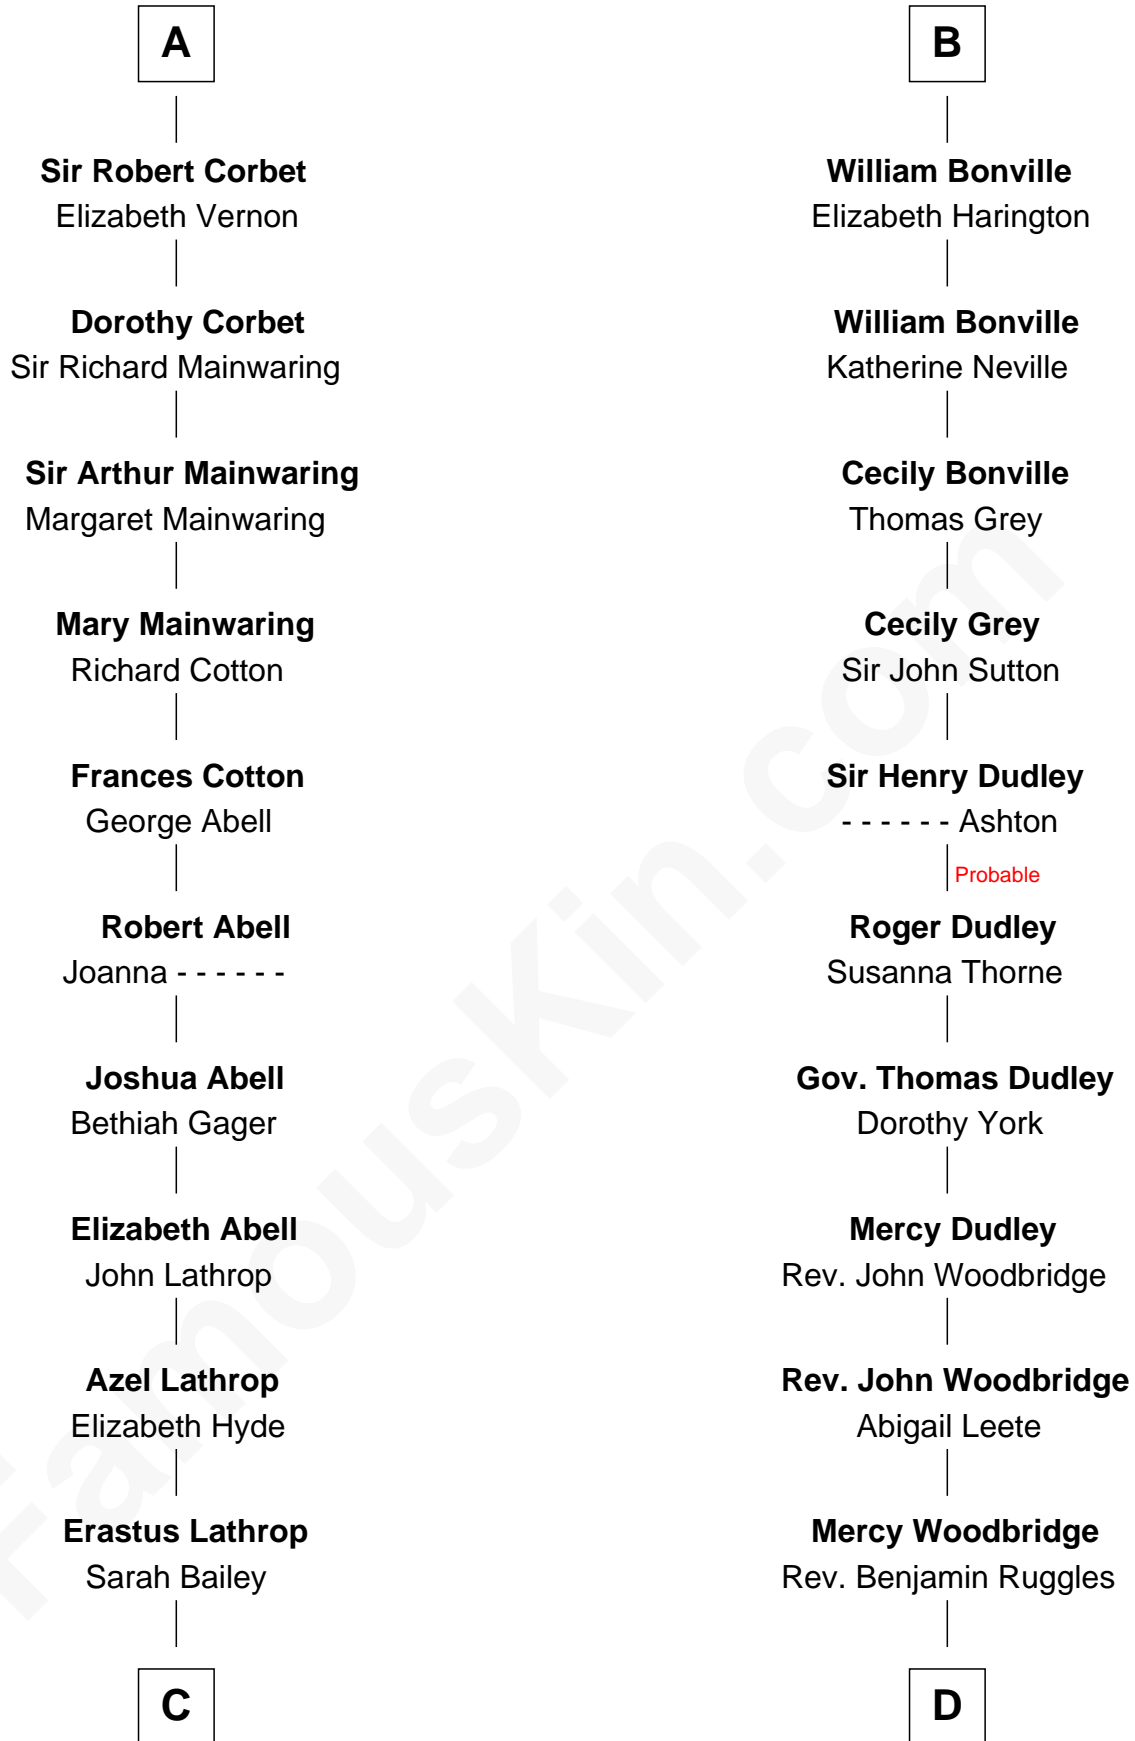

FamousKin.com Relationship Chart of

Marjorie Post

Founder of General Foods

19th cousin 2 times removed of

John Brown

American Abolitionist

Nichole d'Aubenev
Sir Roger de Somery

Maud de Somery
Sir Henry de Erdington

Sir Henry de Erdington
Joan de Wolvey

Sir Giles de Erdington
Elizabeth de Tolthorpe

Margaret de Erdington
Sir Roger Corbet

Sir Robert Corbet
Margaret - - - - -

Sir Roger Corbet
Elizabeth Hopton

Sir Richard Corbet
Elizabeth Devereux

A

Margaret de Somery
Ralph Basset

Ralph Basset
Hawise - - - - -

Margaret Basset
Edmund de Stafford

Ralph de Stafford
Margaret de Audley

Beatrice de Stafford
Thomas de Ros

Margaret de Ros
Sir Reynold Grey

Margaret Grey
Sir William Bonville

B

C

Caroline Cushman Lathrop

Charles Rollin Post

Charles William Post

Elle Letitia Merriweather

Marjorie Post

Founder of General Foods