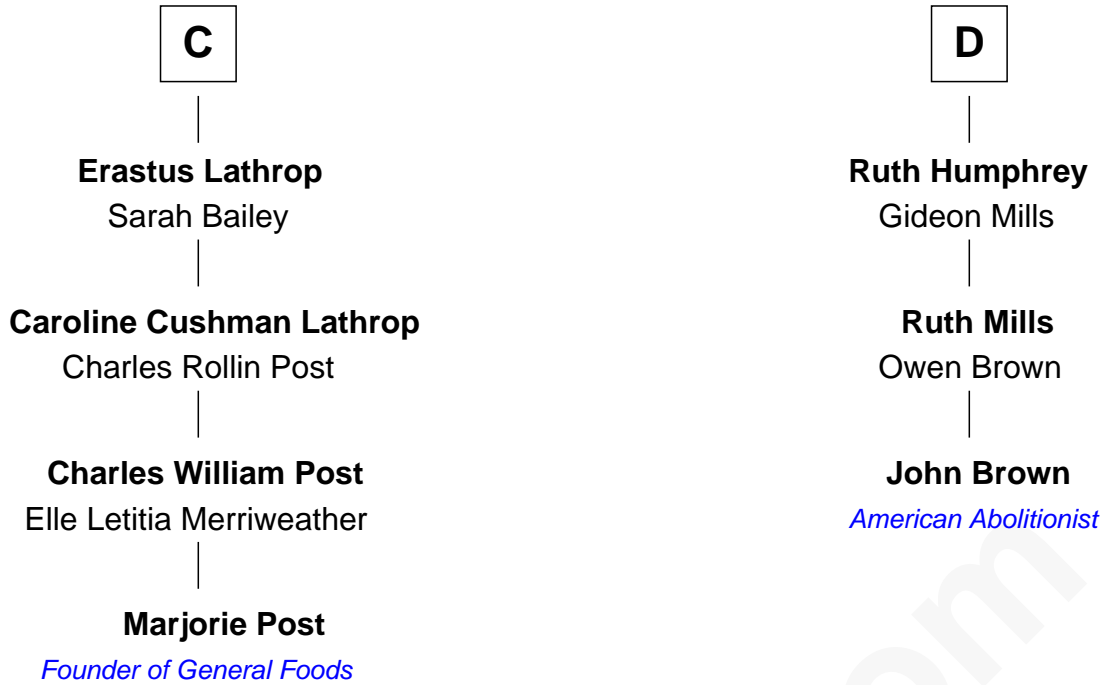

FamousKin.com Relationship Chart of

Marjorie Post

Founder of General Foods

19th cousin 1 time removed of

John Brown

American Abolitionist

Ferdinand III, King of Castile

Joanna of Ponthieu

Eleanor of Castile
Edward I, King of England

Elizabeth Plantagenet
Humphrey de Bohun

Eleanor de Bohun
Sir James le Boteler

James le Boteler
Elizabeth Darcy

James Butler
Anne de Welles

James Butler
Joan Beauchamp

Elizabeth Butler
John Talbot

A

Eleanor of Castile
Edward I, King of England

Edward II, King of England
Isabella of France

Edward III, King of England
Philippa of Hainault

John of Gaunt
Katherine Roet

Joan Beaufort
Sir Ralph Neville

Katherine Neville
Sir Thomas Strangeways

Joan Strangeways
Sir William Willoughby

B

FamousKin.com