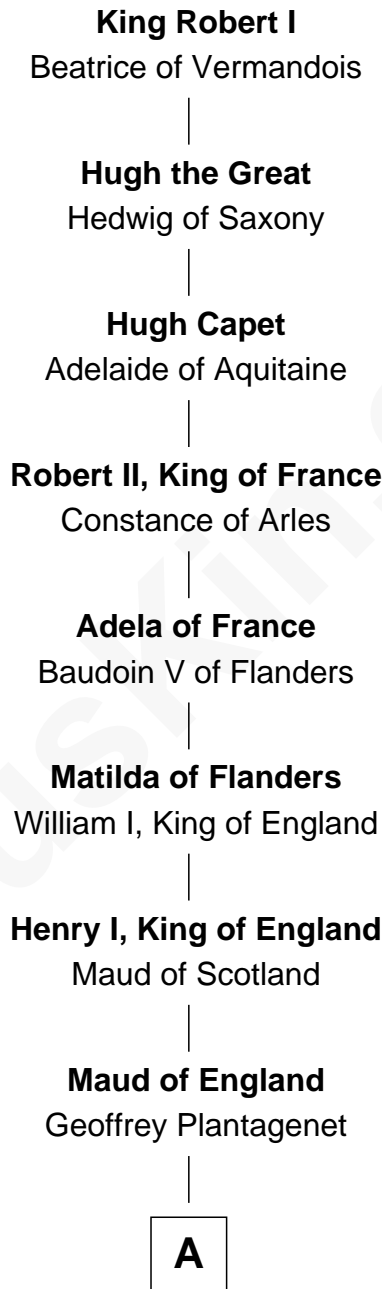

FamousKin.com Relationship Chart of

Marjorie Post

Founder of General Foods

27th Great-granddaughter of

King Robert I

King of France

A

Henry II, King of England

Eleanor of Aquitaine

John, King of England

----- De Warenne

Sir Richard FitzRoy

Rose de Dover

Isabel de Dover

Sir Maurice de Berkeley

Sir Thomas de Berkeley