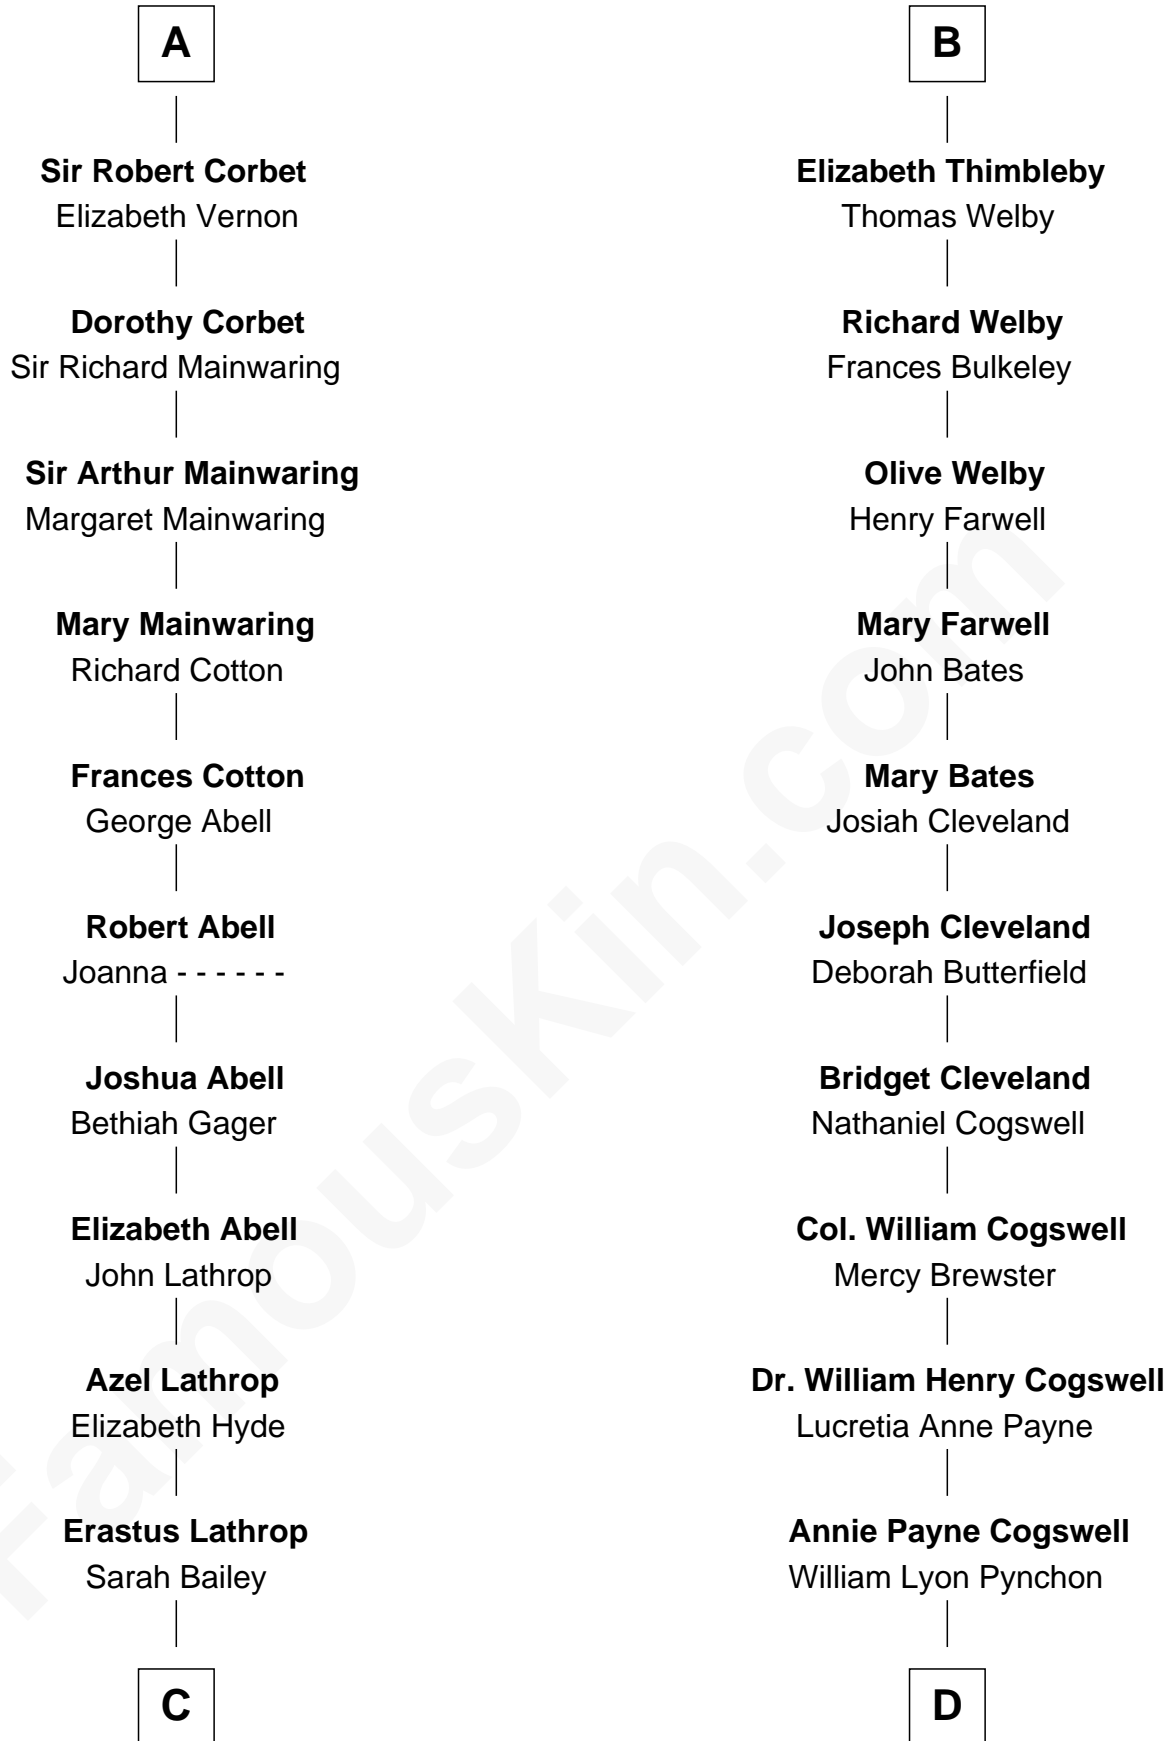

# FamousKin.com Relationship Chart of

**Marjorie Post**

*Founder of General Foods*

19th cousin of

**Thomas Pynchon**

*American Novelist*

**Sir Roger de Grey**  
Elizabeth de Hastings

**C**

**Caroline Cushman Lathrop**

Charles Rollin Post

**Charles William Post**

Elle Letitia Merriweather

**Marjorie Post**

*Founder of General Foods*

**D**

**William Henry Chichele Pynchon**