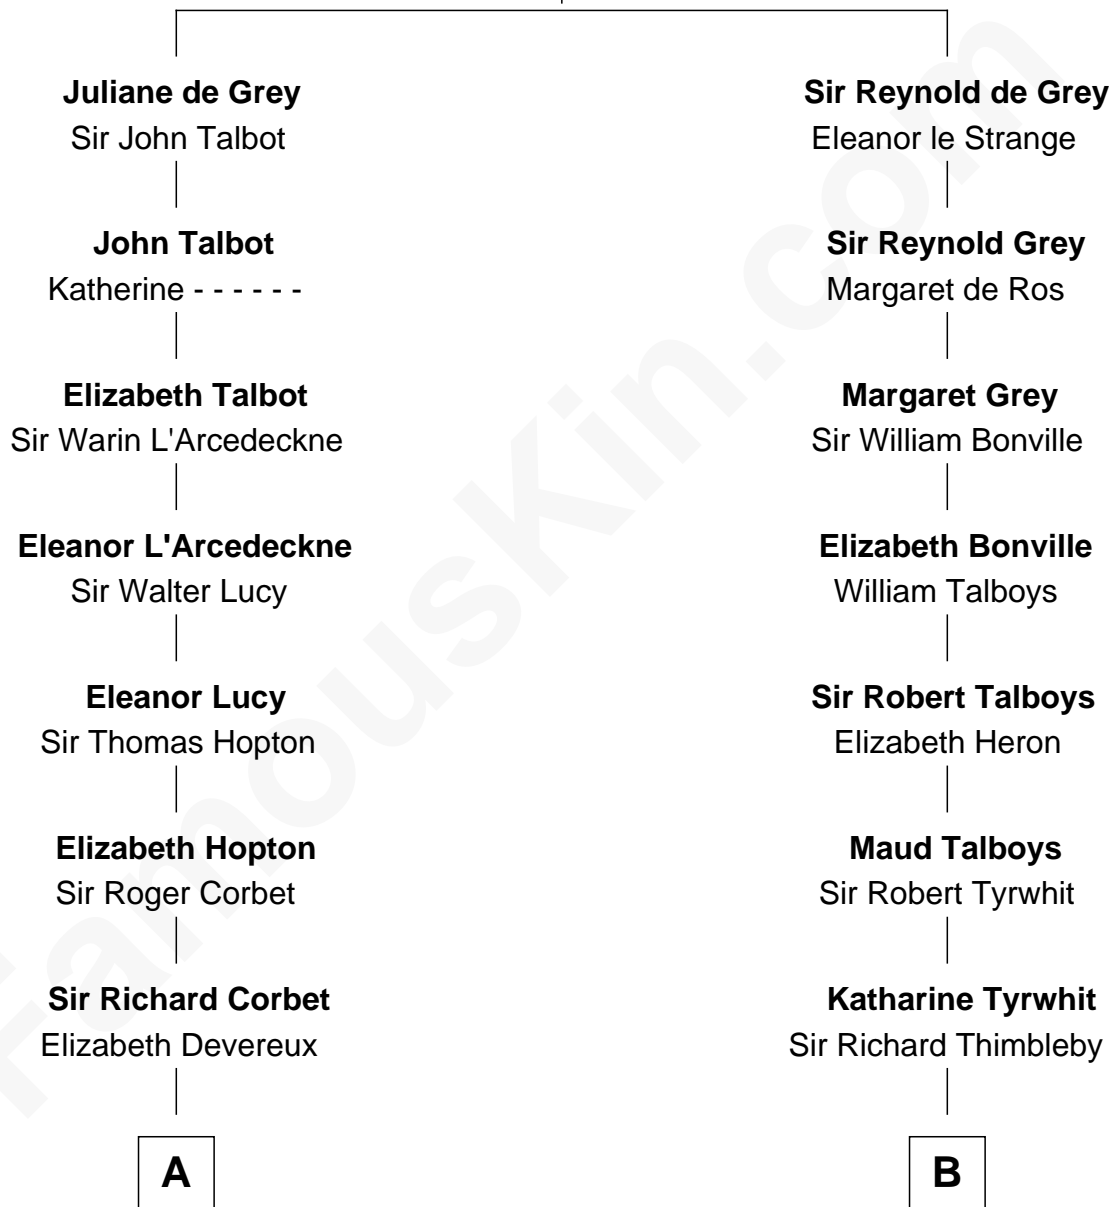

# FamousKin.com Relationship Chart of

**Marjorie Post**

*Founder of General Foods*

19th cousin of

**Thomas Pynchon**

*American Novelist*

**Sir Roger de Grey**  
Elizabeth de Hastings

**C**

**Caroline Cushman Lathrop**

Charles Rollin Post

**Charles William Post**

Elle Letitia Merriweather

**Marjorie Post**

*Founder of General Foods*

**D**

**William Henry Chichele Pynchon**