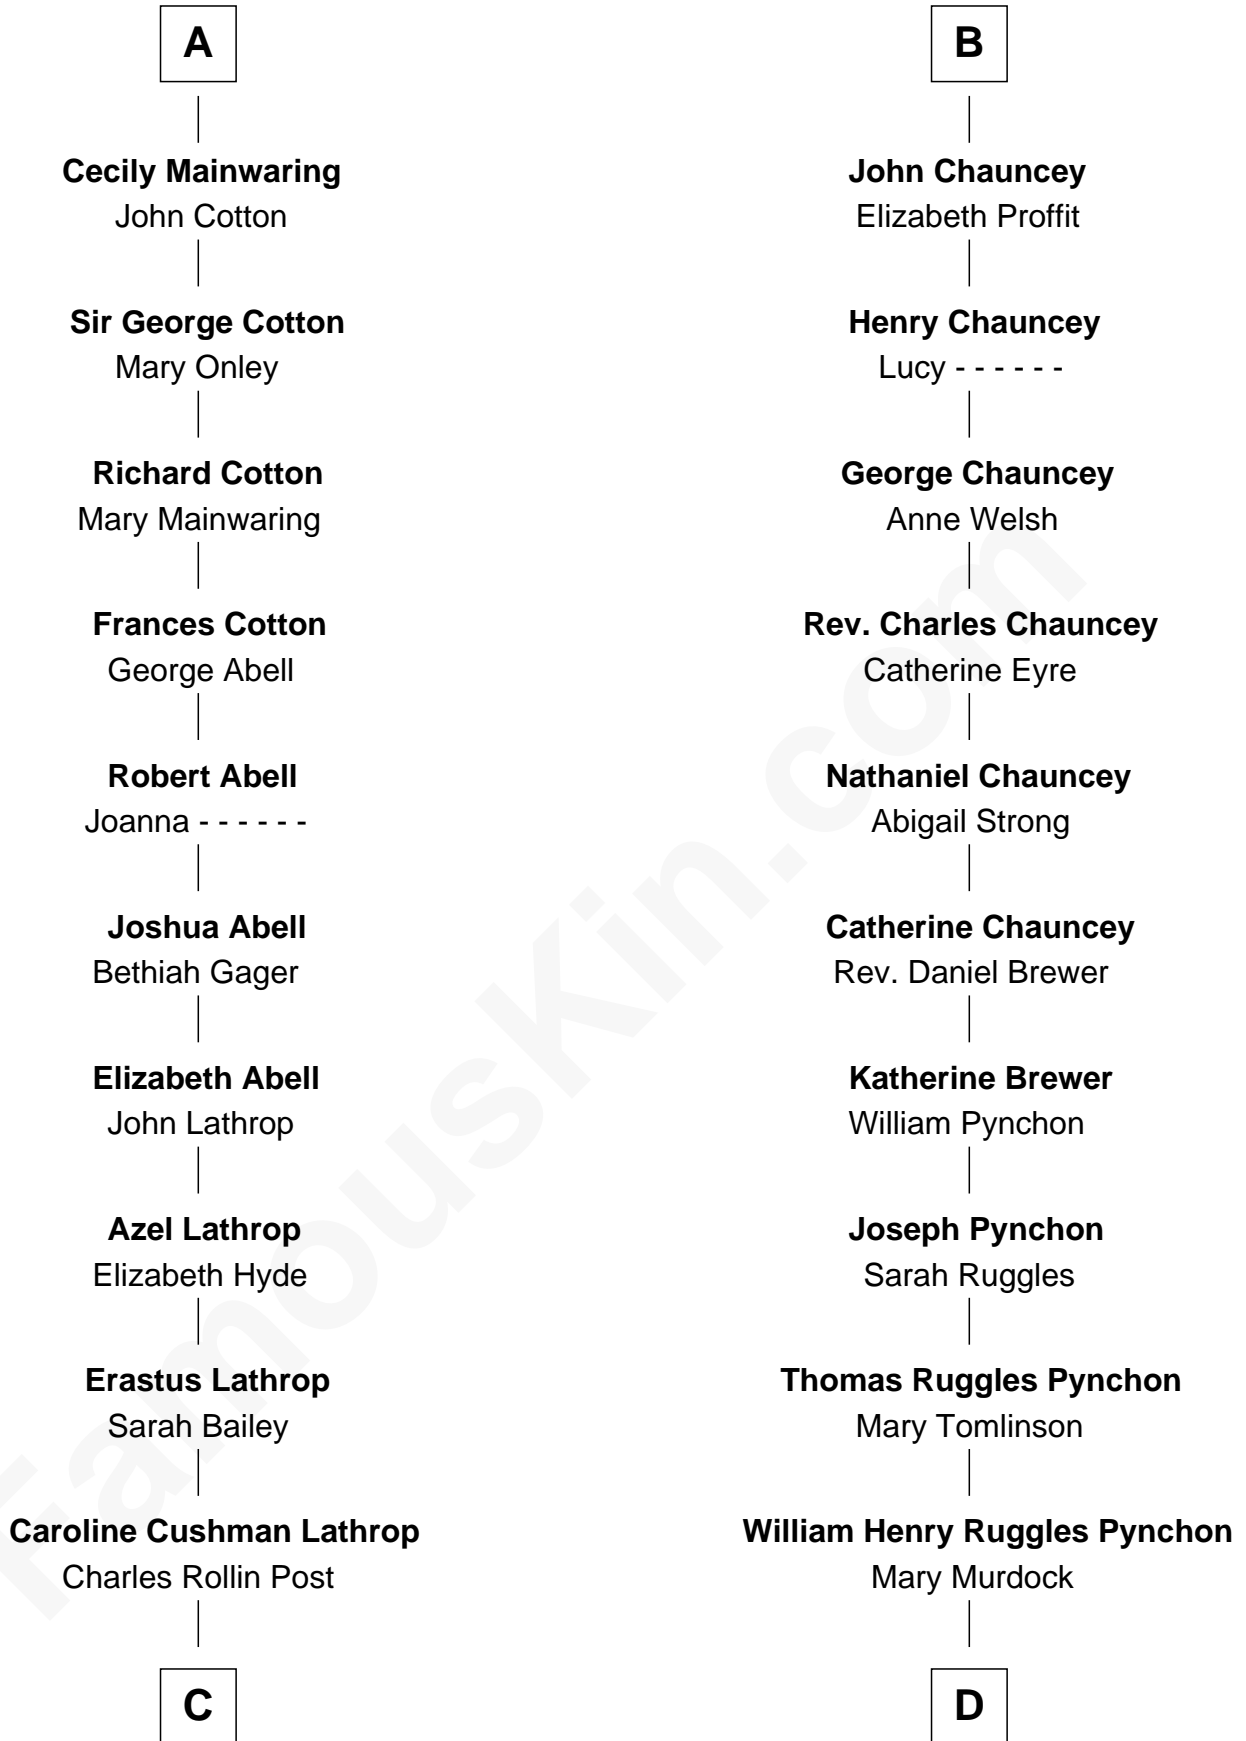

FamousKin.com Relationship Chart of

Marjorie Post

Founder of General Foods

18th cousin 2 times removed of

Thomas Pynchon

American Novelist

Sir William de Ferrers

Agnes of Chester

C

Charles William Post
Elle Letitia Merriweather

Marjorie Post
Founder of General Foods

D

William Lyon Pynchon
Annie Payne Cogswell

William Henry Chichele Pynchon
Carrie Susan Moyses

Thomas Ruggles Pynchon
Catherine Frances Bennett