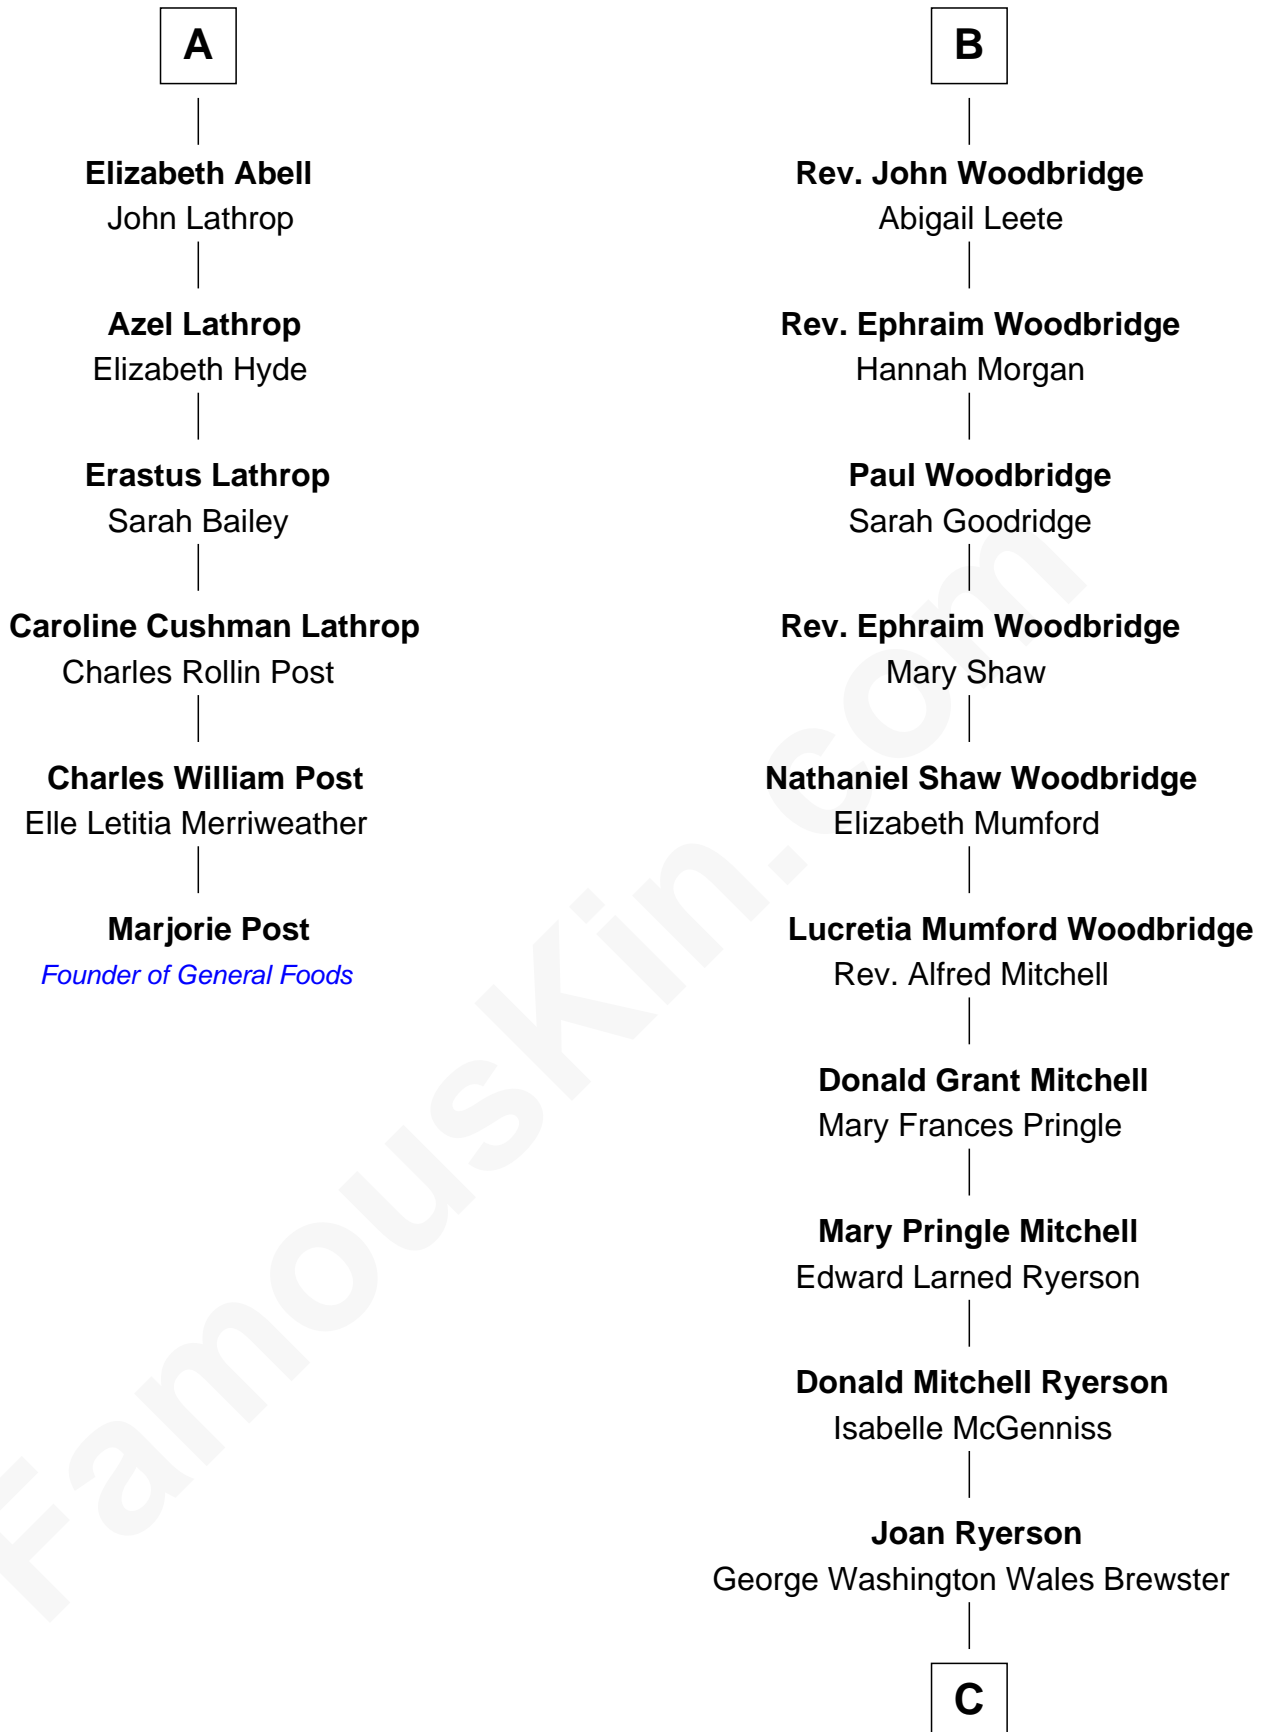

# FamousKin.com Relationship Chart of

**Marjorie Post**

*Founder of General Foods*

12th cousin 6 times removed of

**Paget Brewster**

*TV Actress*

**Sir John Sutton**  
Elizabeth Berkeley

**Jane Sutton**  
Thomas Mainwaring

**Cecily Mainwaring**  
John Cotton

**Sir George Cotton**  
Mary Onley

**Richard Cotton**  
Mary Mainwaring

**Frances Cotton**  
George Abell

**Robert Abell**  
Joanna - - - - -

**Joshua Abell**  
Bethiah Gager

**A**

**Sir Edmund Sutton**  
Joyce Tiptoft

**Sir Edward Sutton**  
Cecily Willoughby

**Sir John Sutton**  
Cecily Grey

**Sir Henry Dudley**  
----- Ashton  
*Probable*

**Roger Dudley**  
Susanna Thorne

**Gov. Thomas Dudley**  
Dorothy York

**Mercy Dudley**  
Rev. John Woodbridge

**B**

C

Galen Brewster  
Hathaway Tew

Paget Brewster  
*TV Actress*

FamousKin.com