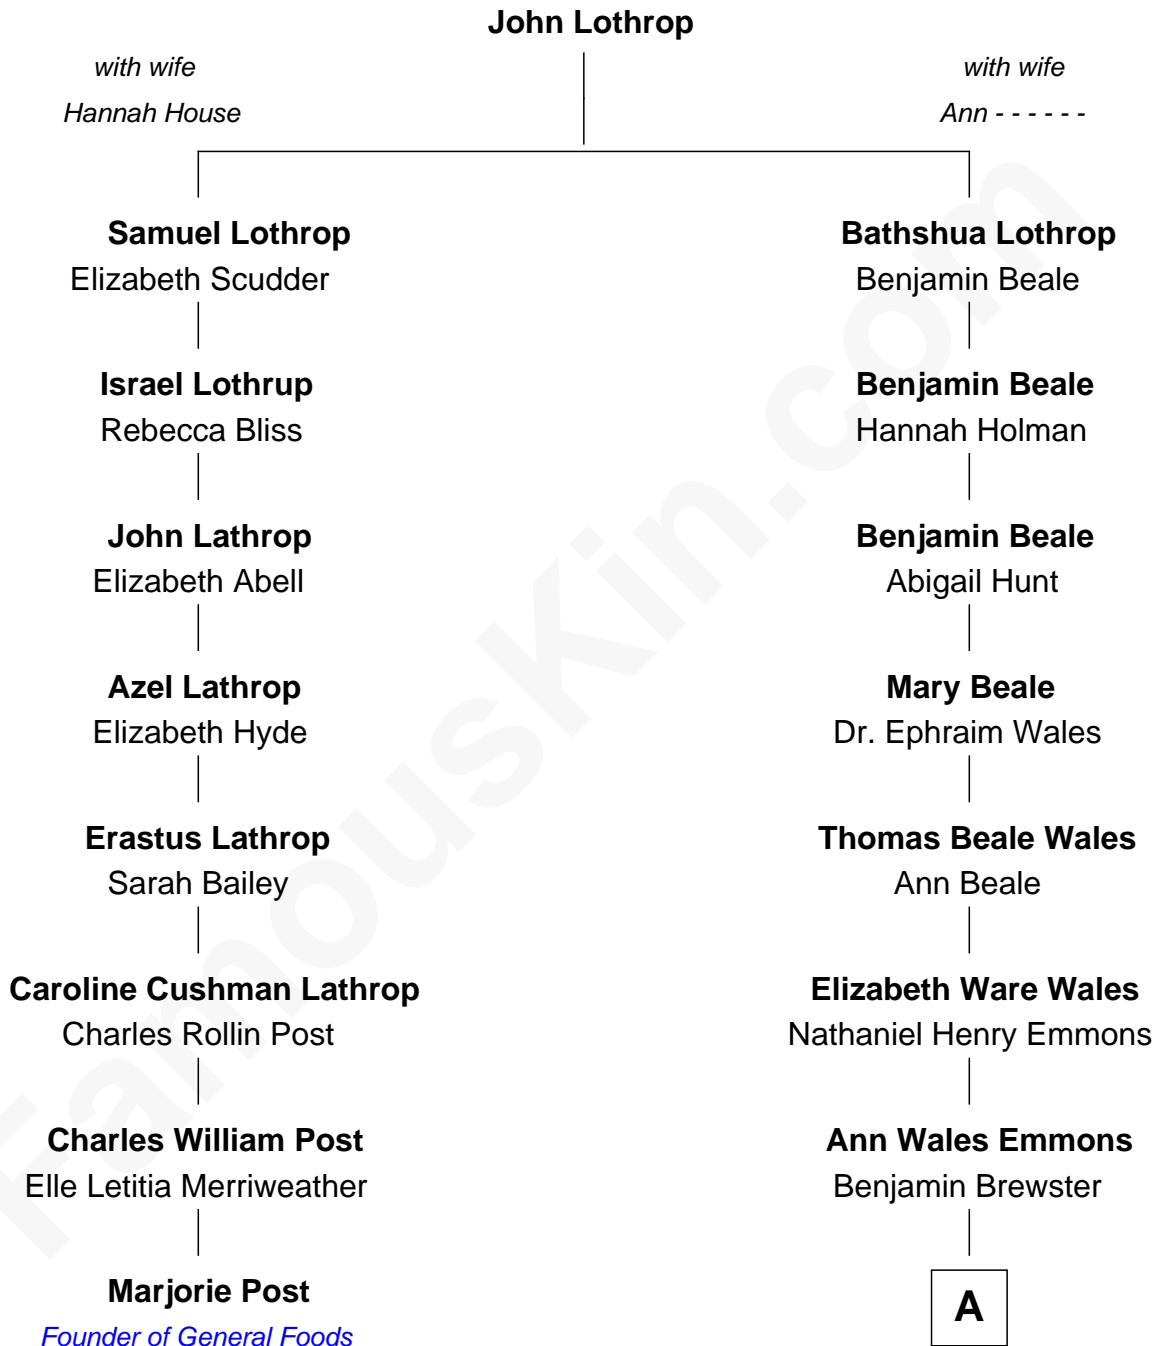

FamousKin.com Relationship Chart of

Marjorie Post

Founder of General Foods

7th cousin 3 times removed of

Paget Brewster

TV Actress

A

Dr. George Washington Wales Brewster

Ellen Mackenzie Hodge

George Washington Wales Brewster

Joan Ryerson

Galen Brewster

Hathaway Tew

Paget Brewster

TV Actress