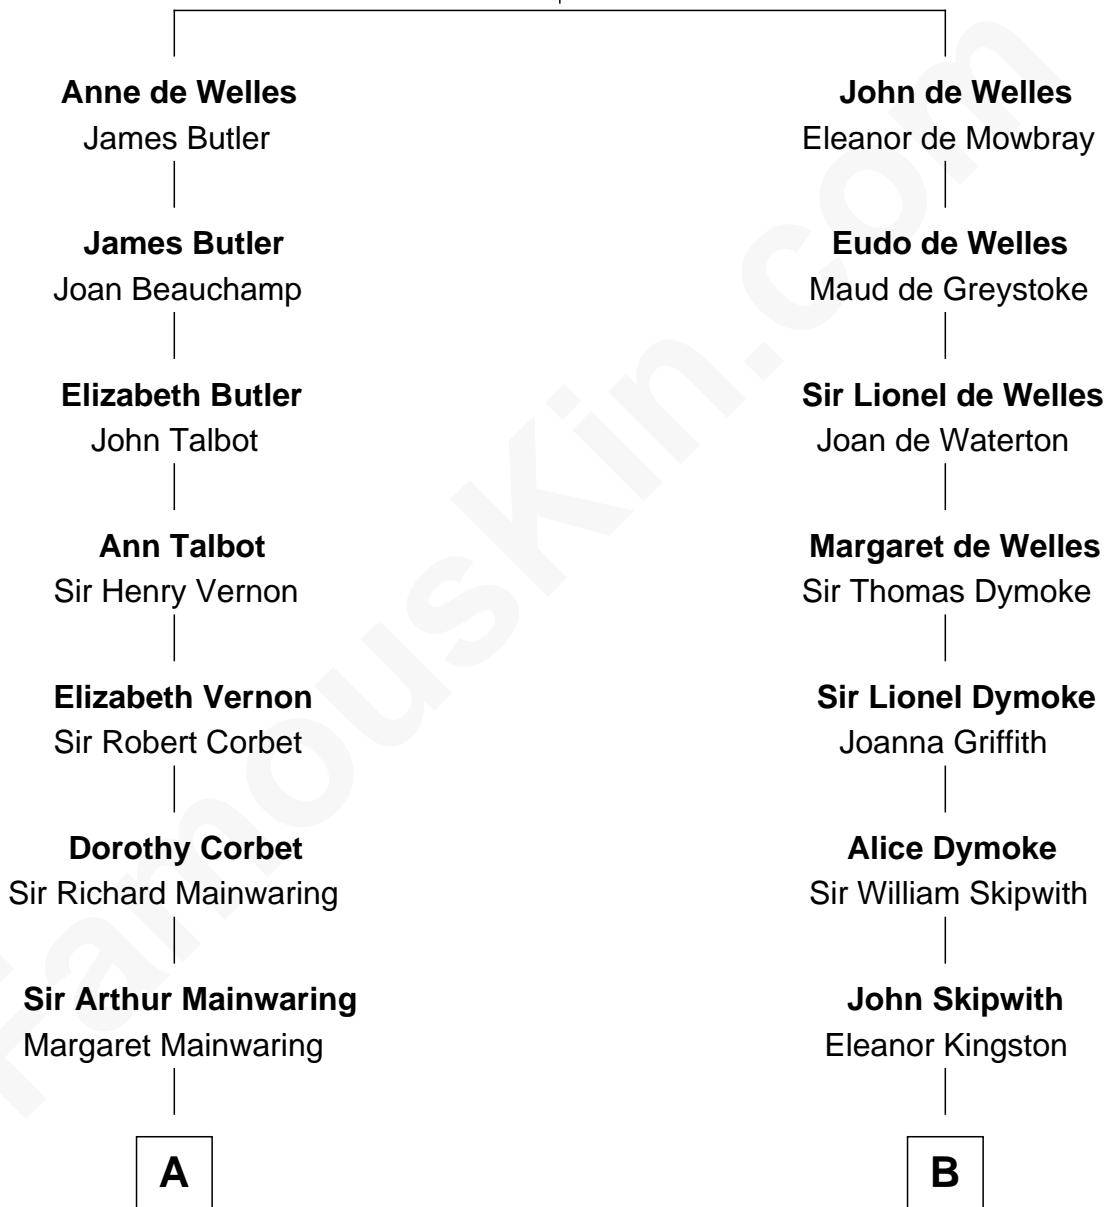

FamousKin.com Relationship Chart of

Marjorie Post

Founder of General Foods

16th cousin 3 times removed of

Paget Brewster

TV Actress

John de Welles

Maud de Roos

C

Joan Ryerson

George Washington Wales Brewster

Galen Brewster

Hathaway Tew

Paget Brewster

TV Actress

FamousKin.com