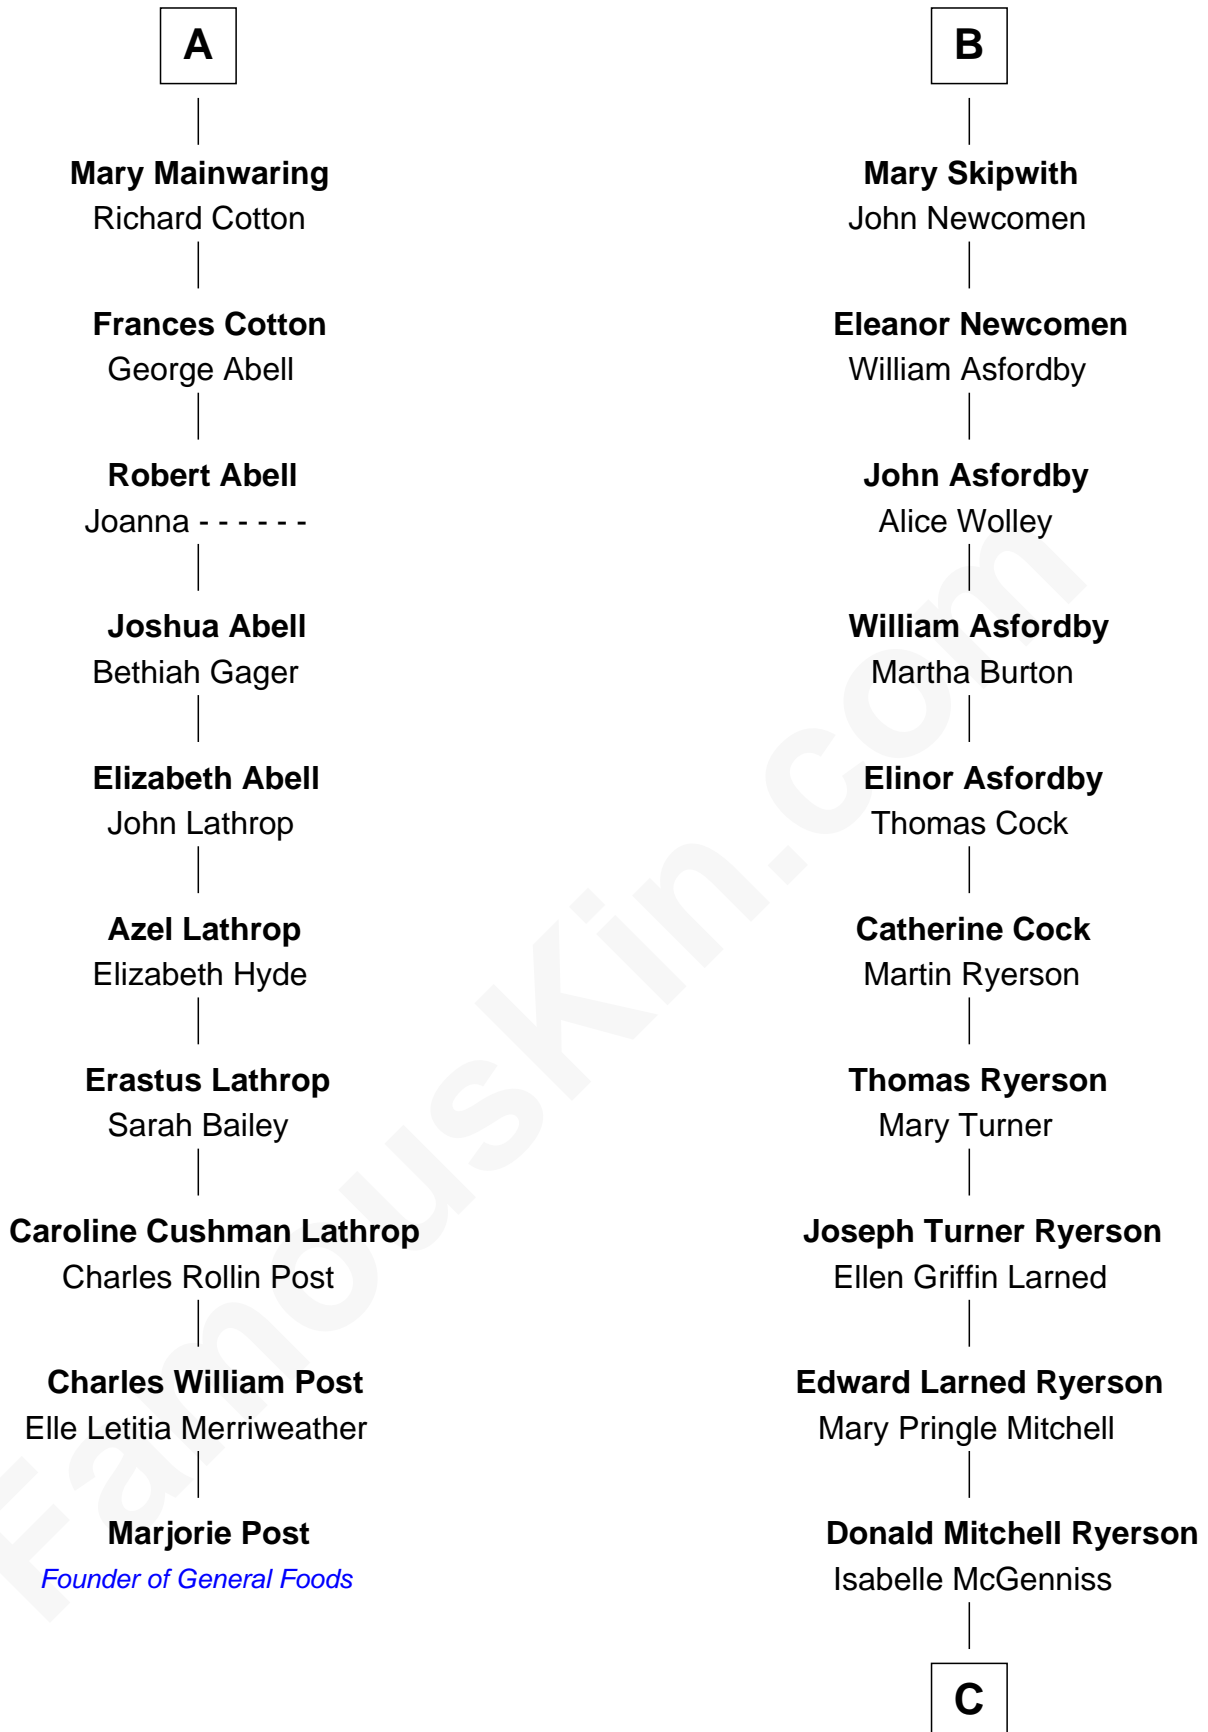

FamousKin.com Relationship Chart of

Marjorie Post

Founder of General Foods

16th cousin 3 times removed of

Paget Brewster

TV Actress

John de Welles

Maud de Roos

C

Joan Ryerson

George Washington Wales Brewster

Galen Brewster

Hathaway Tew

Paget Brewster

TV Actress

FamousKin.com