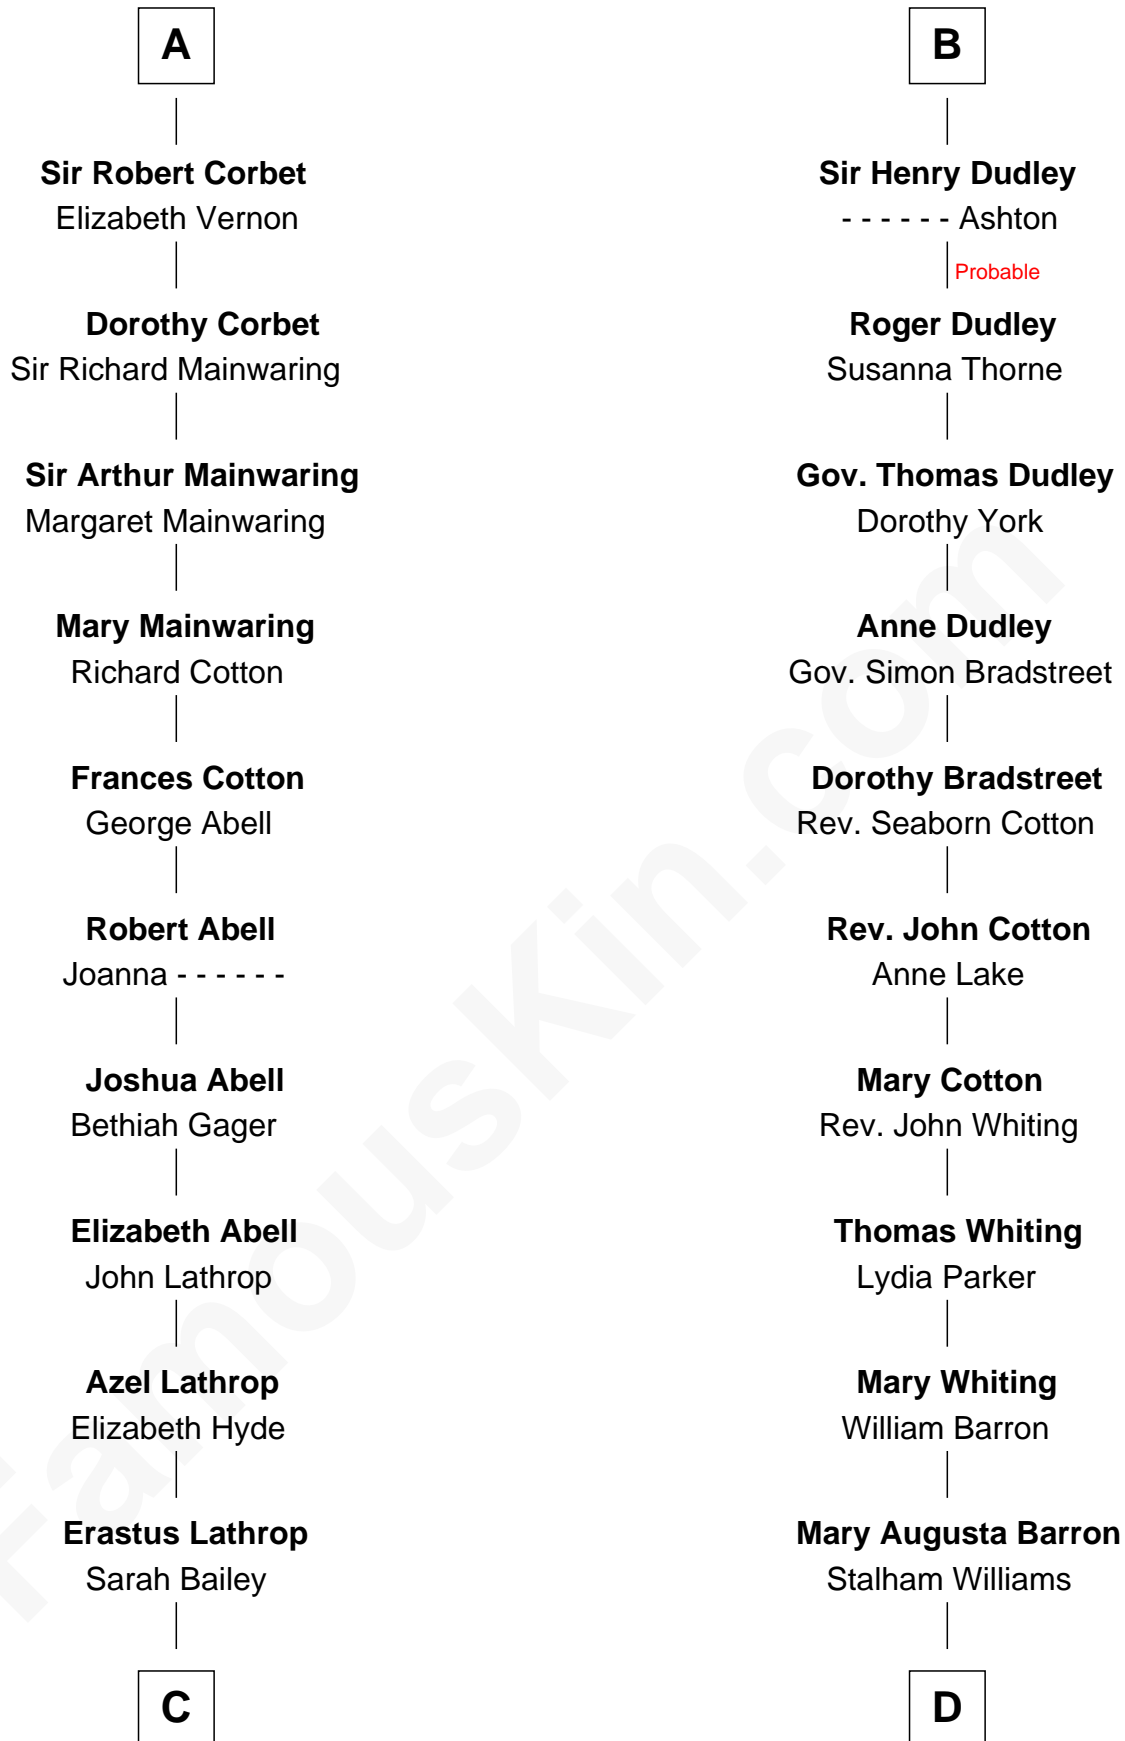

FamousKin.com Relationship Chart of

Marjorie Post

Founder of General Foods

19th cousin of

James Sherman

27th U.S. Vice-President

C

Caroline Cushman Lathrop

Charles Rollin Post

Charles William Post

Elle Letitia Merriweather

Marjorie Post

Founder of General Foods

D

Frances Lucretia Williams

Richard Winslow Sherman