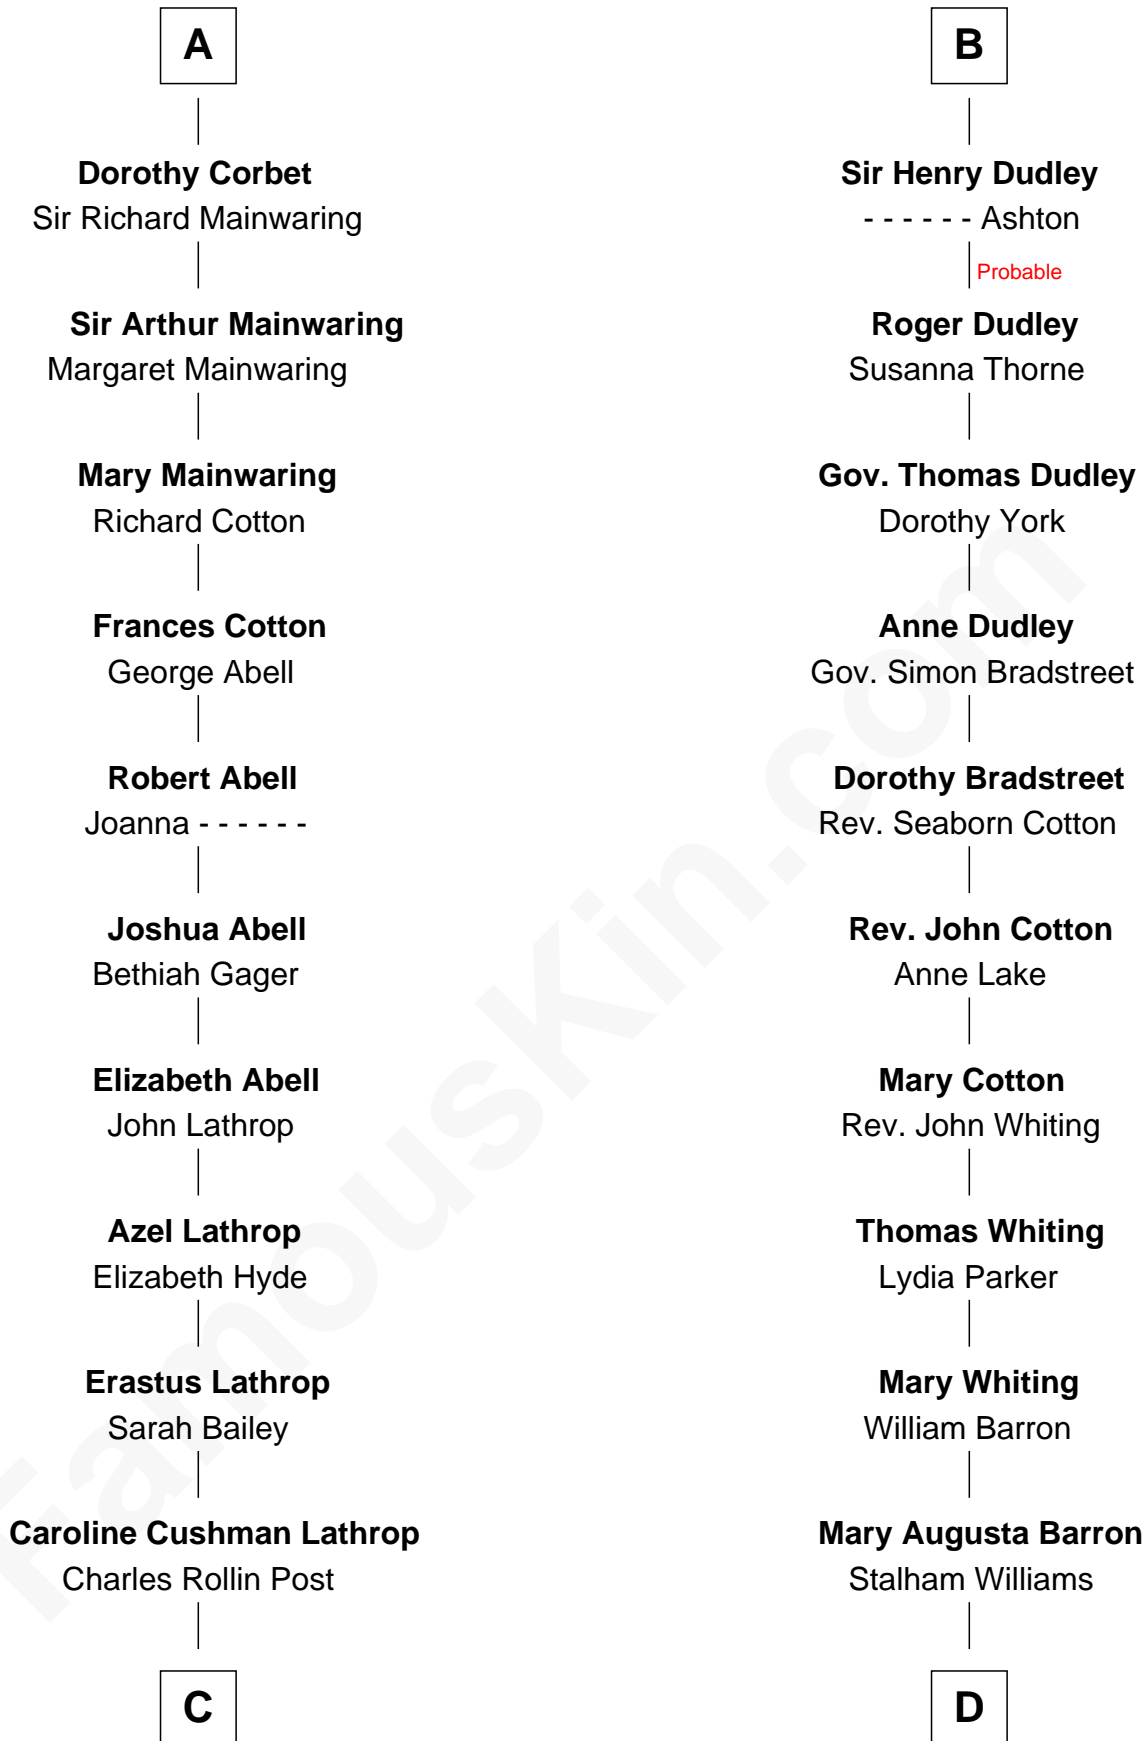

# FamousKin.com Relationship Chart of

**Marjorie Post**

*Founder of General Foods*

18th cousin 1 time removed of

**James Sherman**

*27th U.S. Vice-President*

**Ralph de Stafford**  
Margaret de Audley

**Elizabeth de Stafford**

Sir Walter Devereux

**Elizabeth Devereux**

Sir Richard Corbet

**Sir Robert Corbet**

Elizabeth Vernon

**A**

**Beatrice de Stafford**

Thomas de Ros

**Margaret de Ros**

Sir Reynold Grey

**Margaret Grey**

Sir William Bonville

**William Bonville**

Elizabeth Harington

**William Bonville**

Katherine Neville

**Cecily Bonville**

Thomas Grey

**Cecily Grey**

Sir John Sutton

**B**

**C**

**Charles William Post**  
Elle Letitia Merriweather

**Marjorie Post**  
*Founder of General Foods*