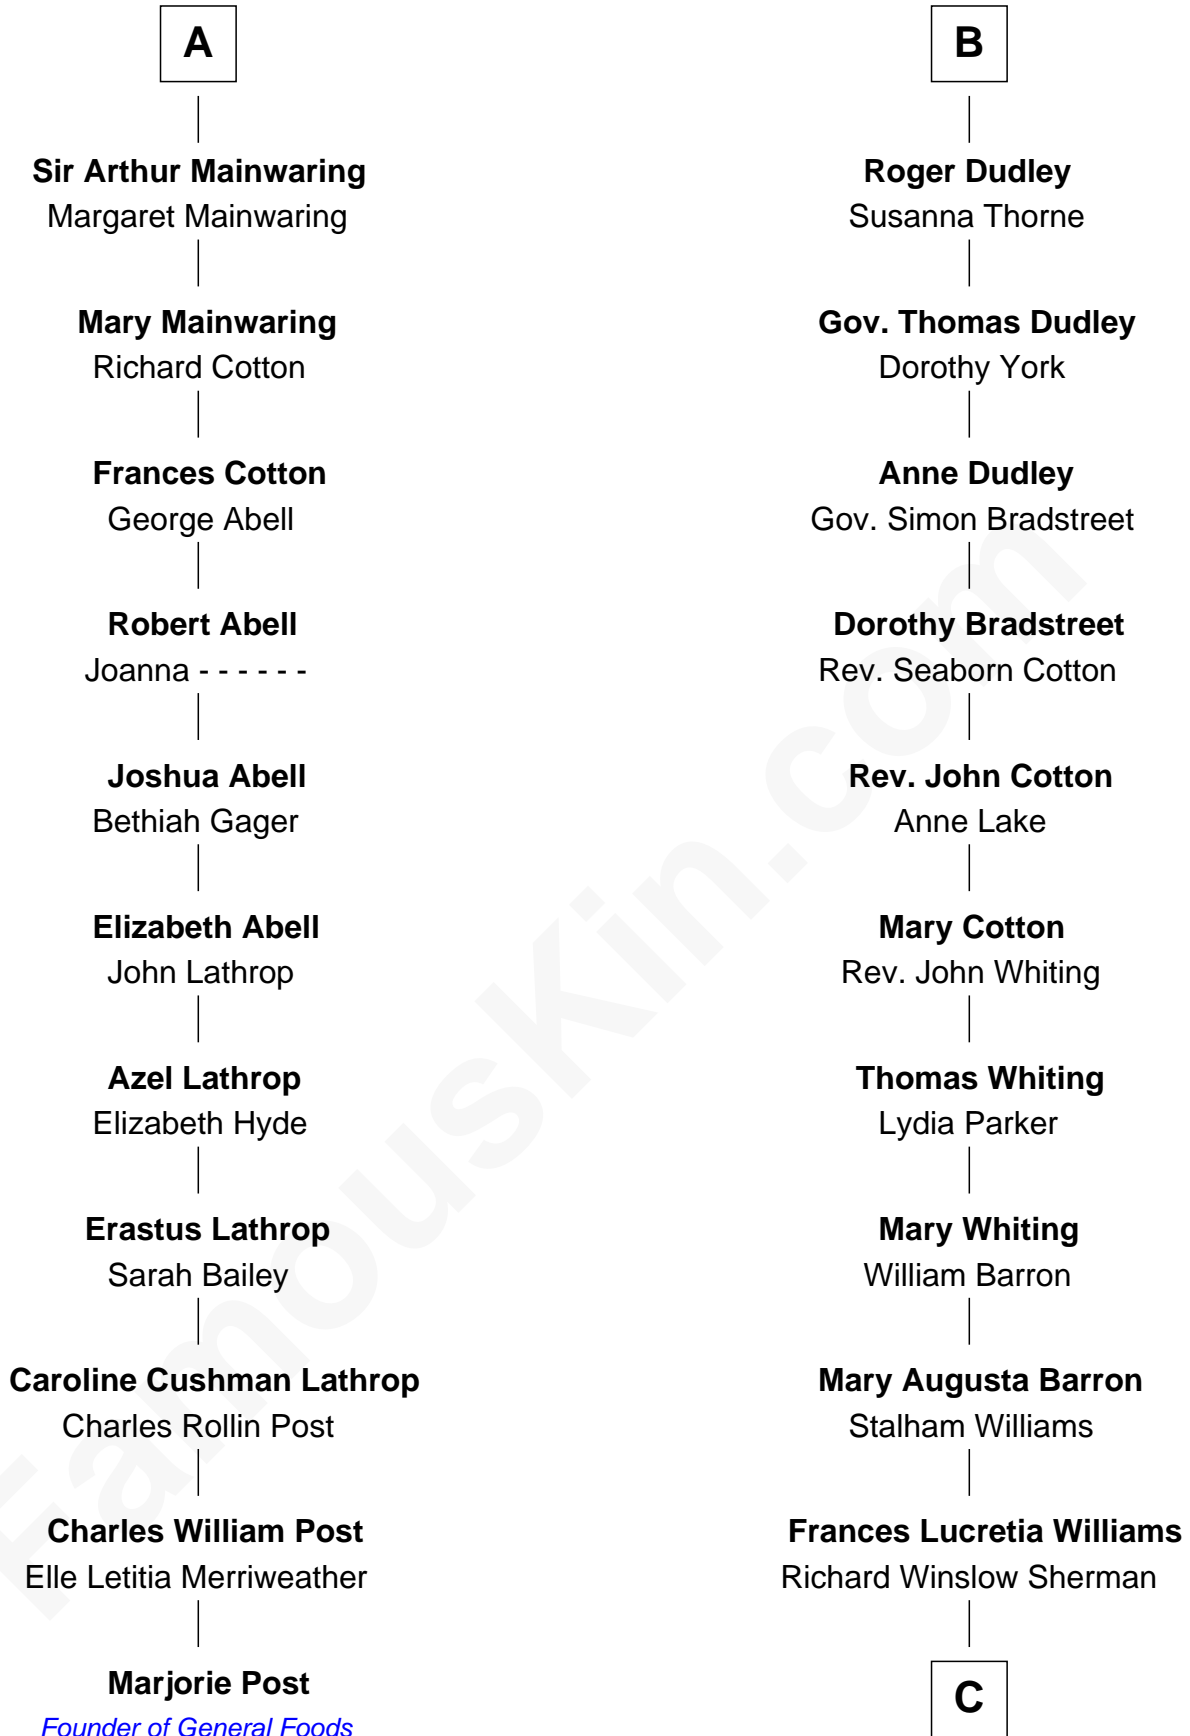

FamousKin.com Relationship Chart of

Marjorie Post

Founder of General Foods

17th cousin 1 time removed of

James Sherman

27th U.S. Vice-President

Richard Fitzalan
Eleanor Plantagenet

C

Mary Frances Sherman
Richard Updike Sherman

James Sherman
27th U.S. Vice-President

FamousKin.com