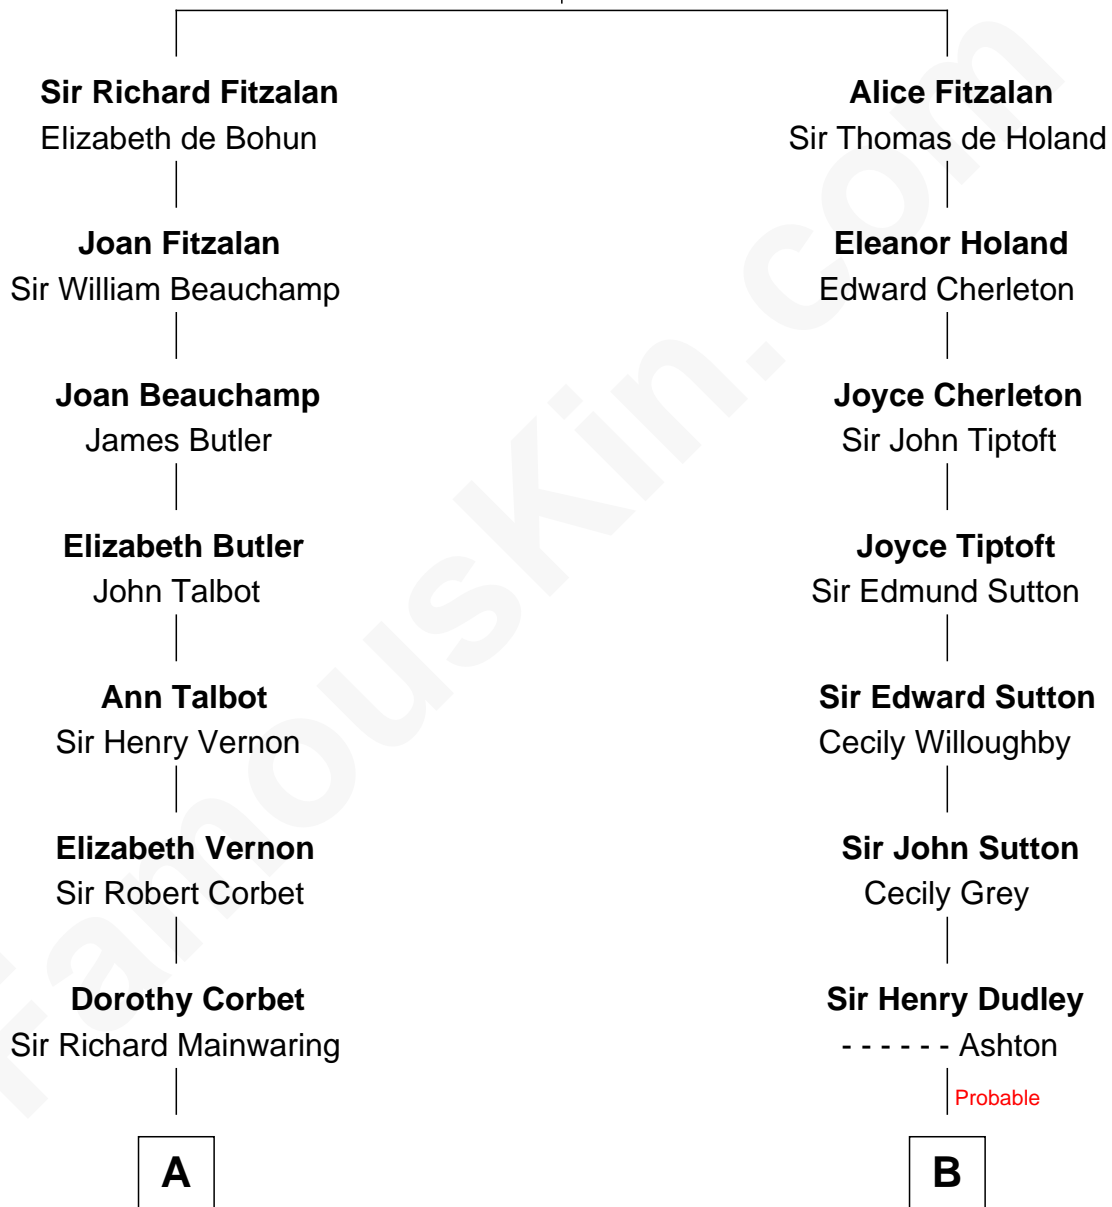

FamousKin.com Relationship Chart of

Marjorie Post

Founder of General Foods

17th cousin 1 time removed of

James Sherman

27th U.S. Vice-President

Richard Fitzalan
Eleanor Plantagenet

C

Mary Frances Sherman
Richard Updike Sherman

James Sherman
27th U.S. Vice-President

FamousKin.com