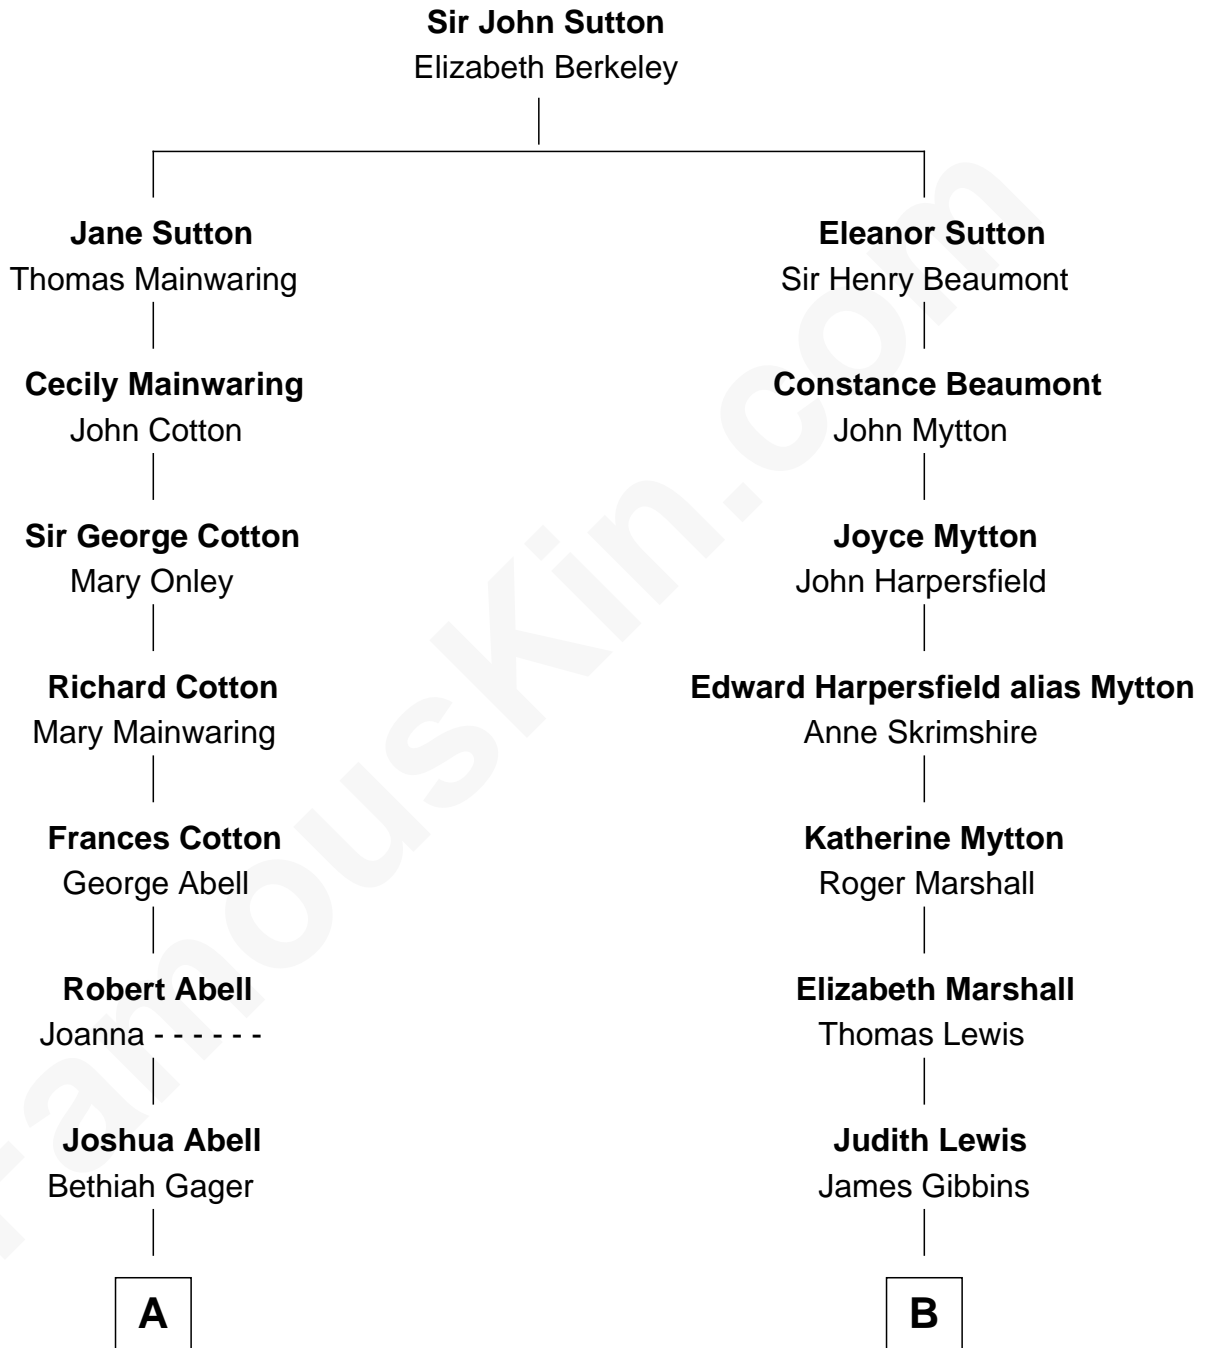

# FamousKin.com Relationship Chart of

**Marjorie Post**

*Founder of General Foods*

12th cousin 5 times removed of

**Chevy Chase**

*Comedian, Actor and Writer*

Chevy Chase photo by [Alan Light](#) (CC BY 2.0)