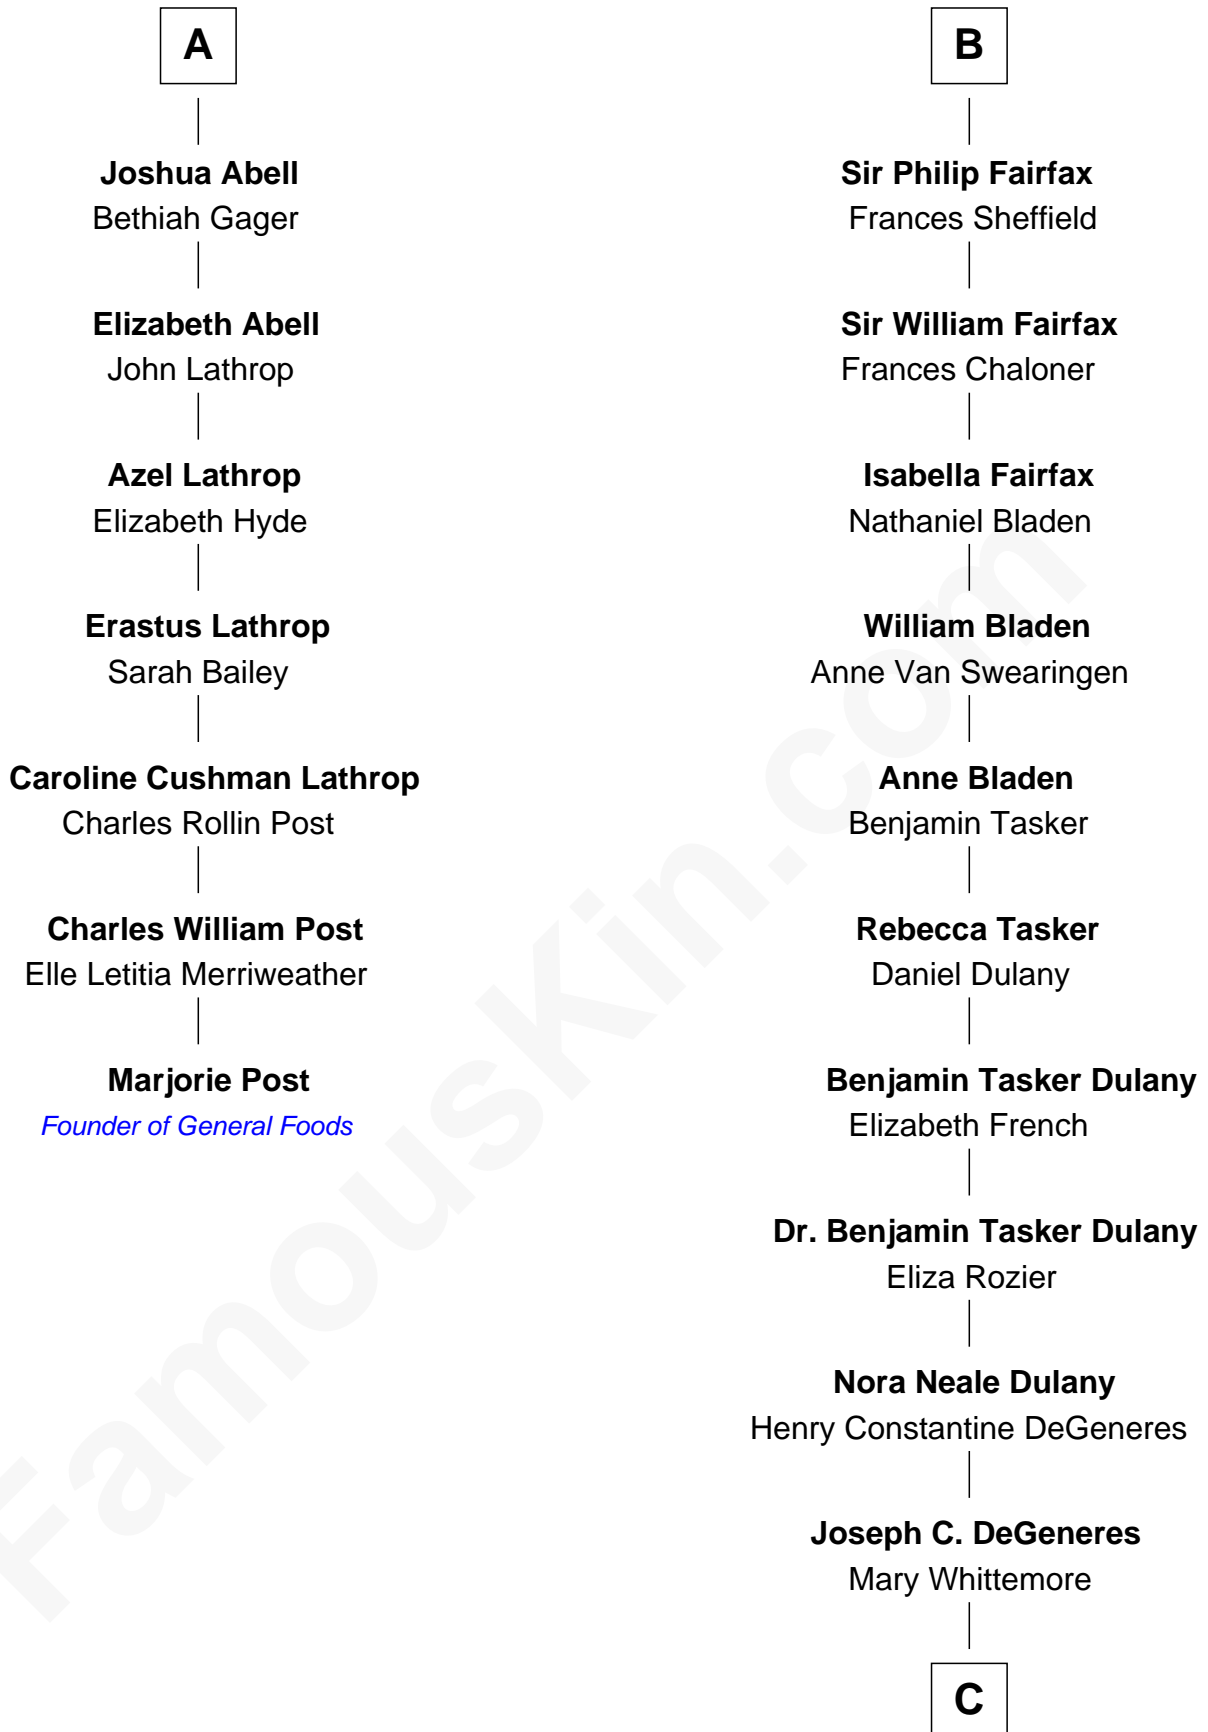

# FamousKin.com Relationship Chart of

**Marjorie Post**

*Founder of General Foods*

13th cousin 7 times removed of

**Ellen DeGeneres**

*Comedienne and TV Personality*

C

Alfred George DeGeneres