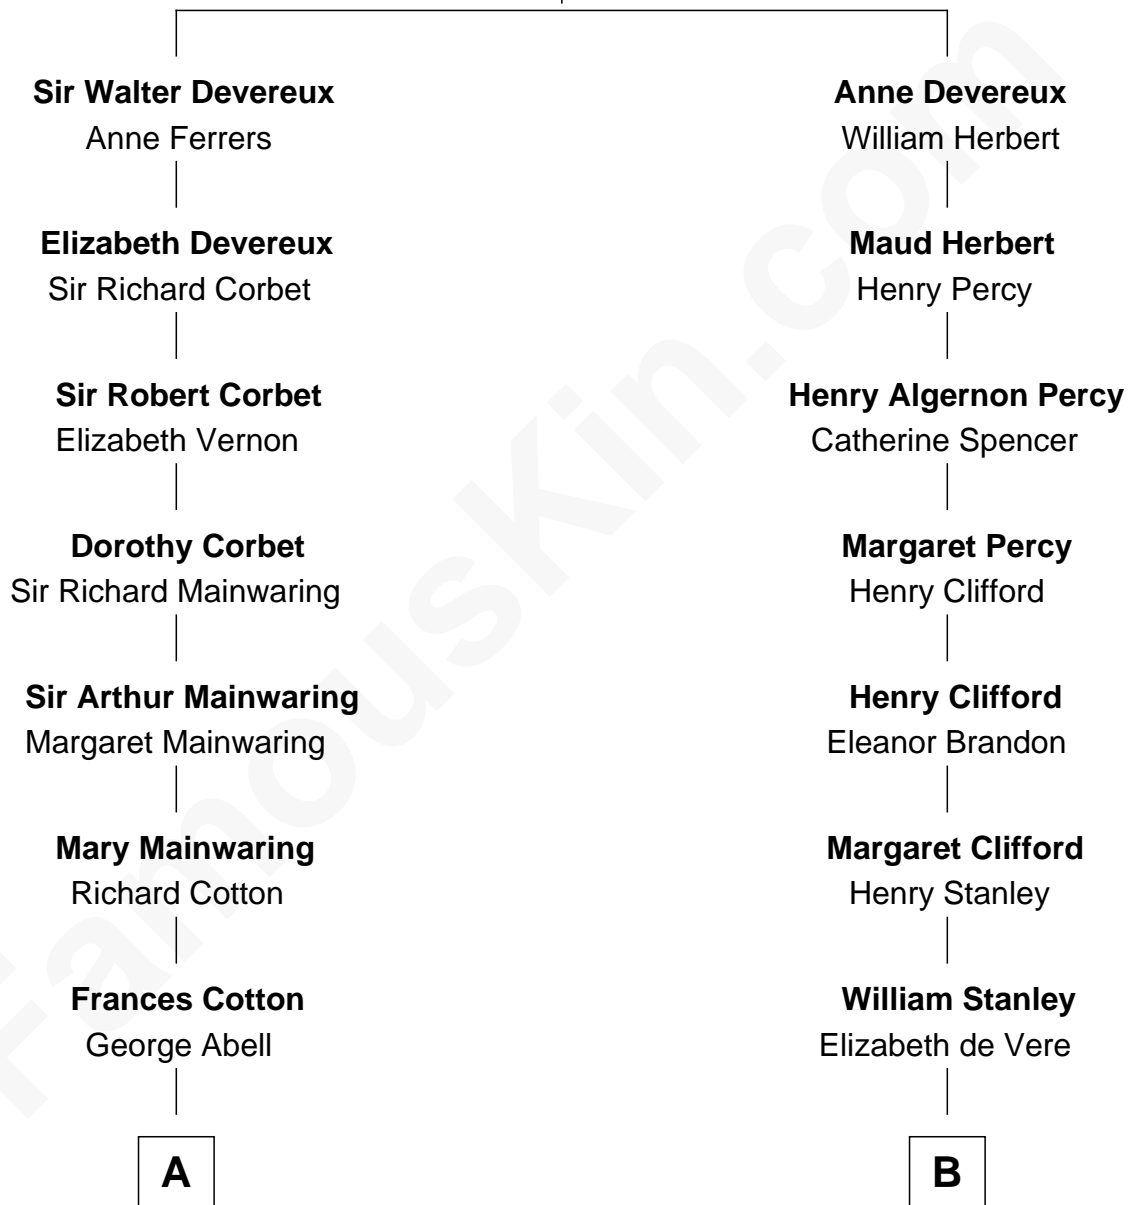

FamousKin.com Relationship Chart of

Marjorie Post

Founder of General Foods

14th cousin 4 times removed of

Guy Ritchie

British Filmmaker

Sir Walter Devereux

Elizabeth Merbery

C

John Vivian Ritchie
Amber Mary Parkinson

Guy Ritchie
British Filmmaker

FamousKin.com