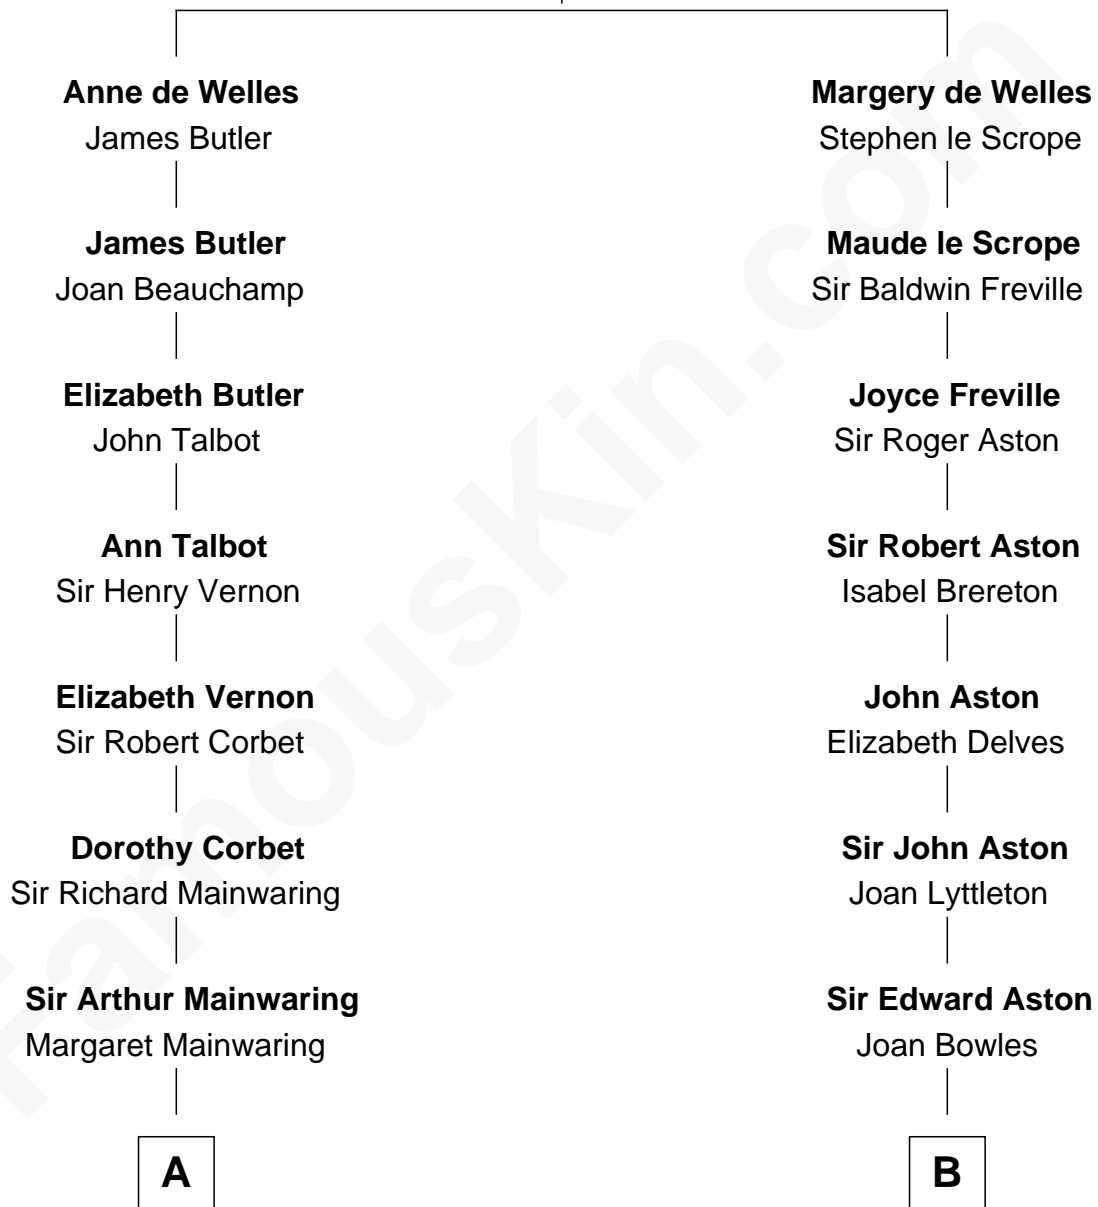

FamousKin.com Relationship Chart of

Marjorie Post

Founder of General Foods

16th cousin 5 times removed of

Guy Ritchie

British Filmmaker

John de Welles

Maud de Roos

C

Frederica Crofton

Hubert McLaughlin

Vivian Guy Ouseley McLaughlin

Edith Jane Martineau

Doris Margaretta McLaughlin

Stuart John Ritchie

John Vivian Ritchie

Amber Mary Parkinson

Guy Ritchie

British Filmmaker