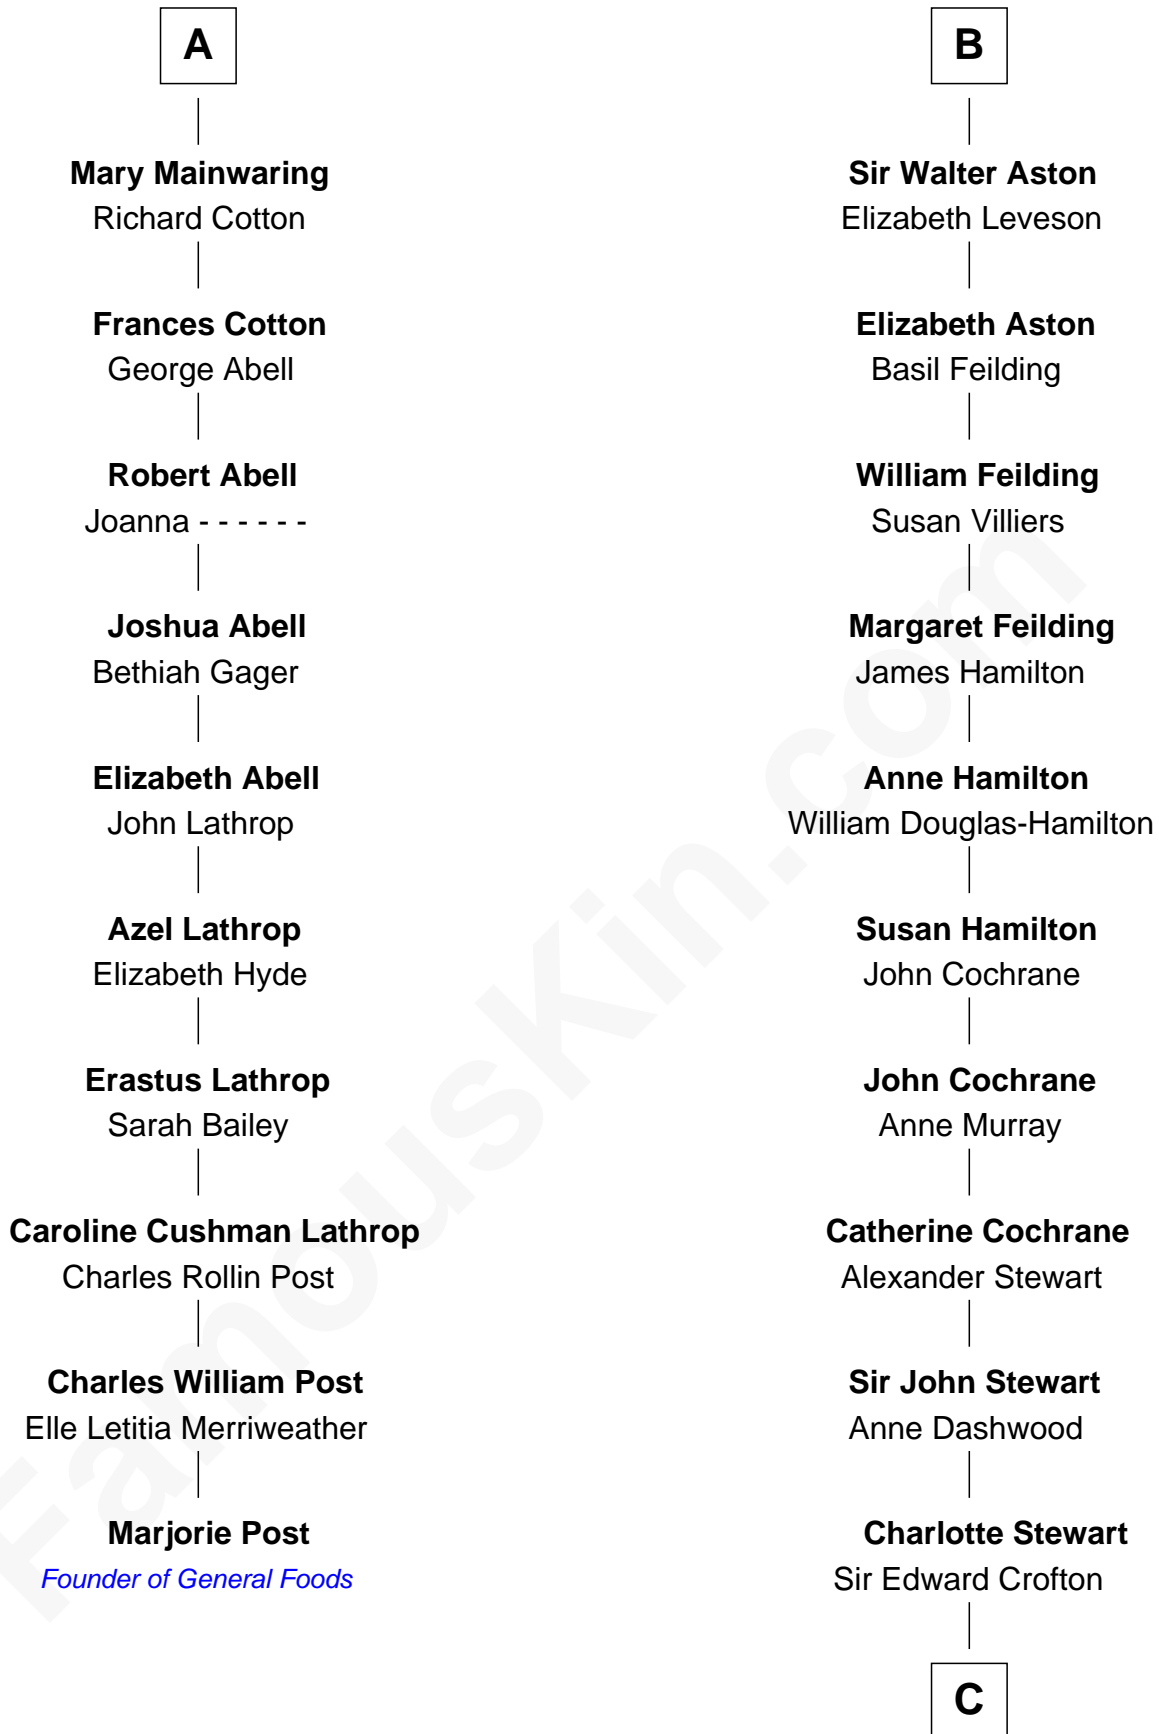

FamousKin.com Relationship Chart of

Marjorie Post

Founder of General Foods

16th cousin 5 times removed of

Guy Ritchie

British Filmmaker

John de Welles

Maud de Roos