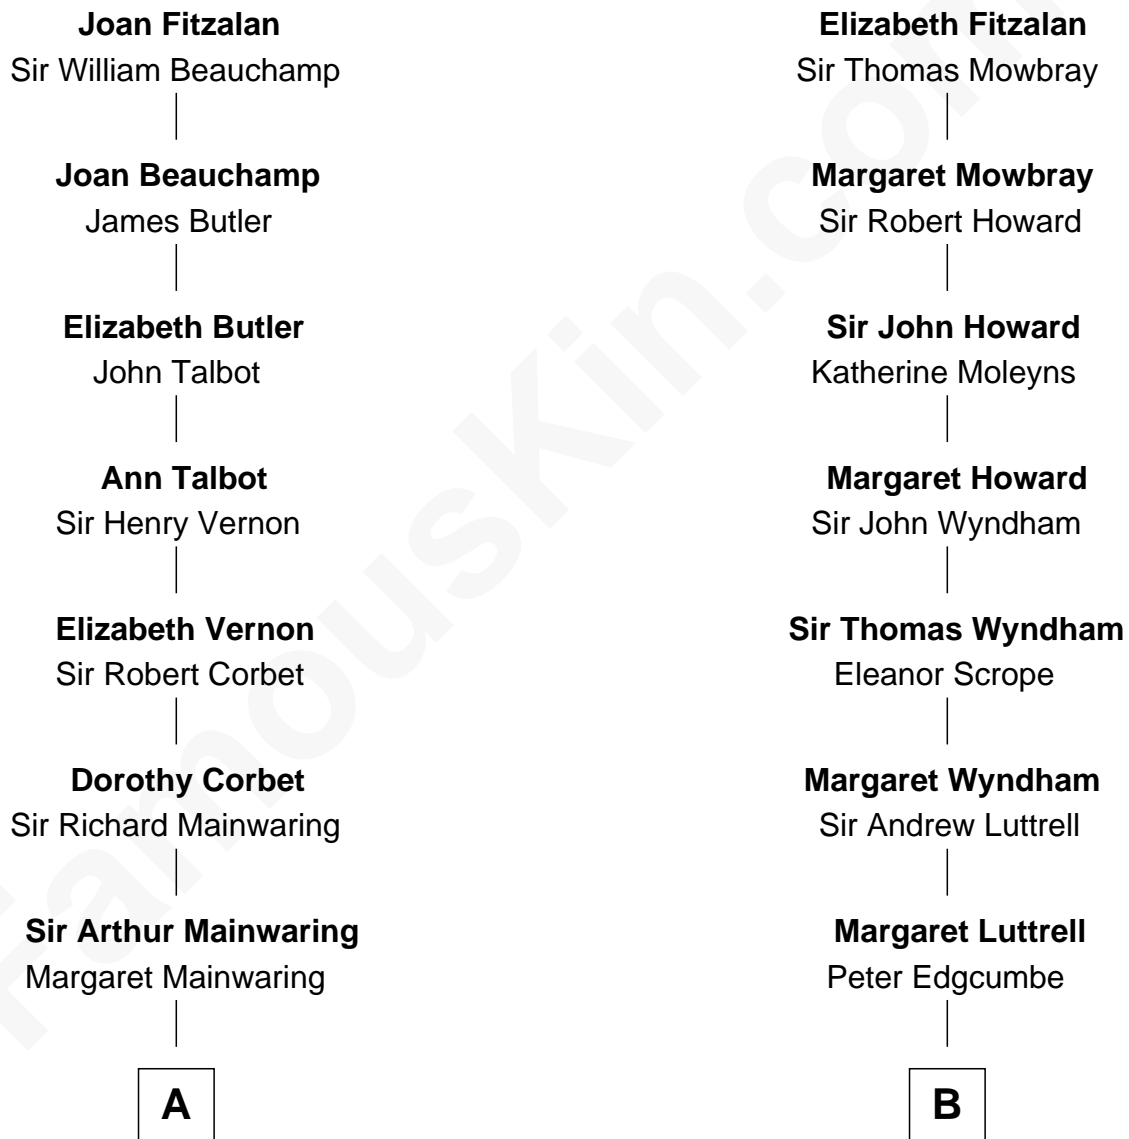

FamousKin.com Relationship Chart of

Marjorie Post

Founder of General Foods

16th cousin 3 times removed of

Guy Ritchie

British Filmmaker

Sir Richard Fitzalan

Elizabeth de Bohun

C

Doris Margaretta McLaughlin

Stuart John Ritchie

John Vivian Ritchie

Amber Mary Parkinson

Guy Ritchie

British Filmmaker