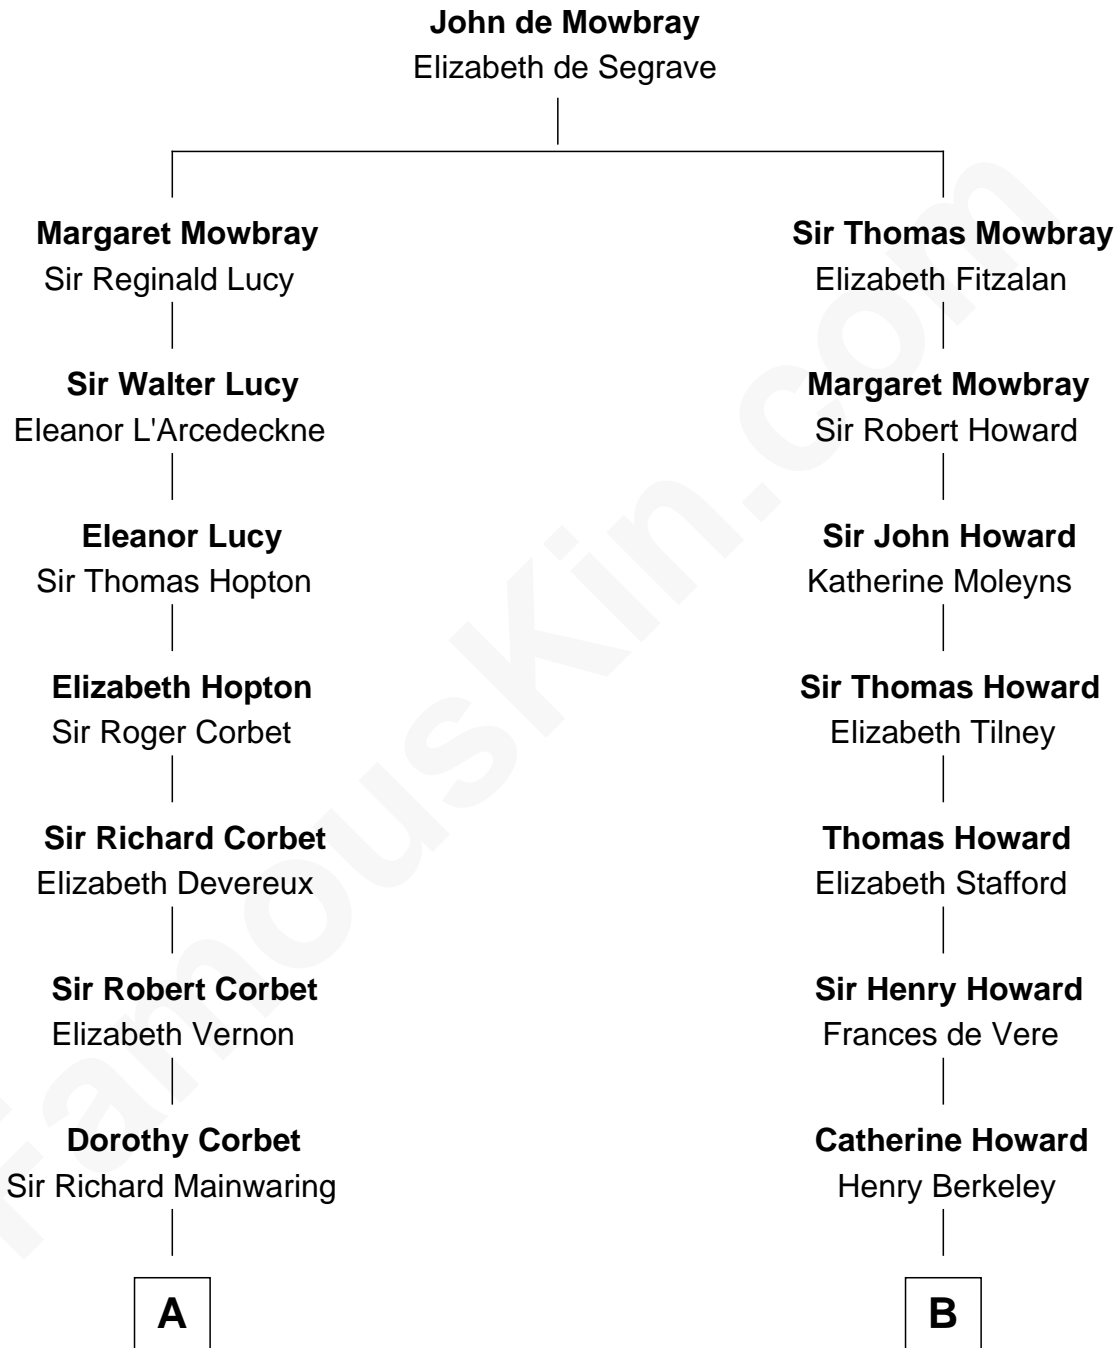

Thomas Hunt Morgan

Nobel Prize Winner in Physiology or Medicine