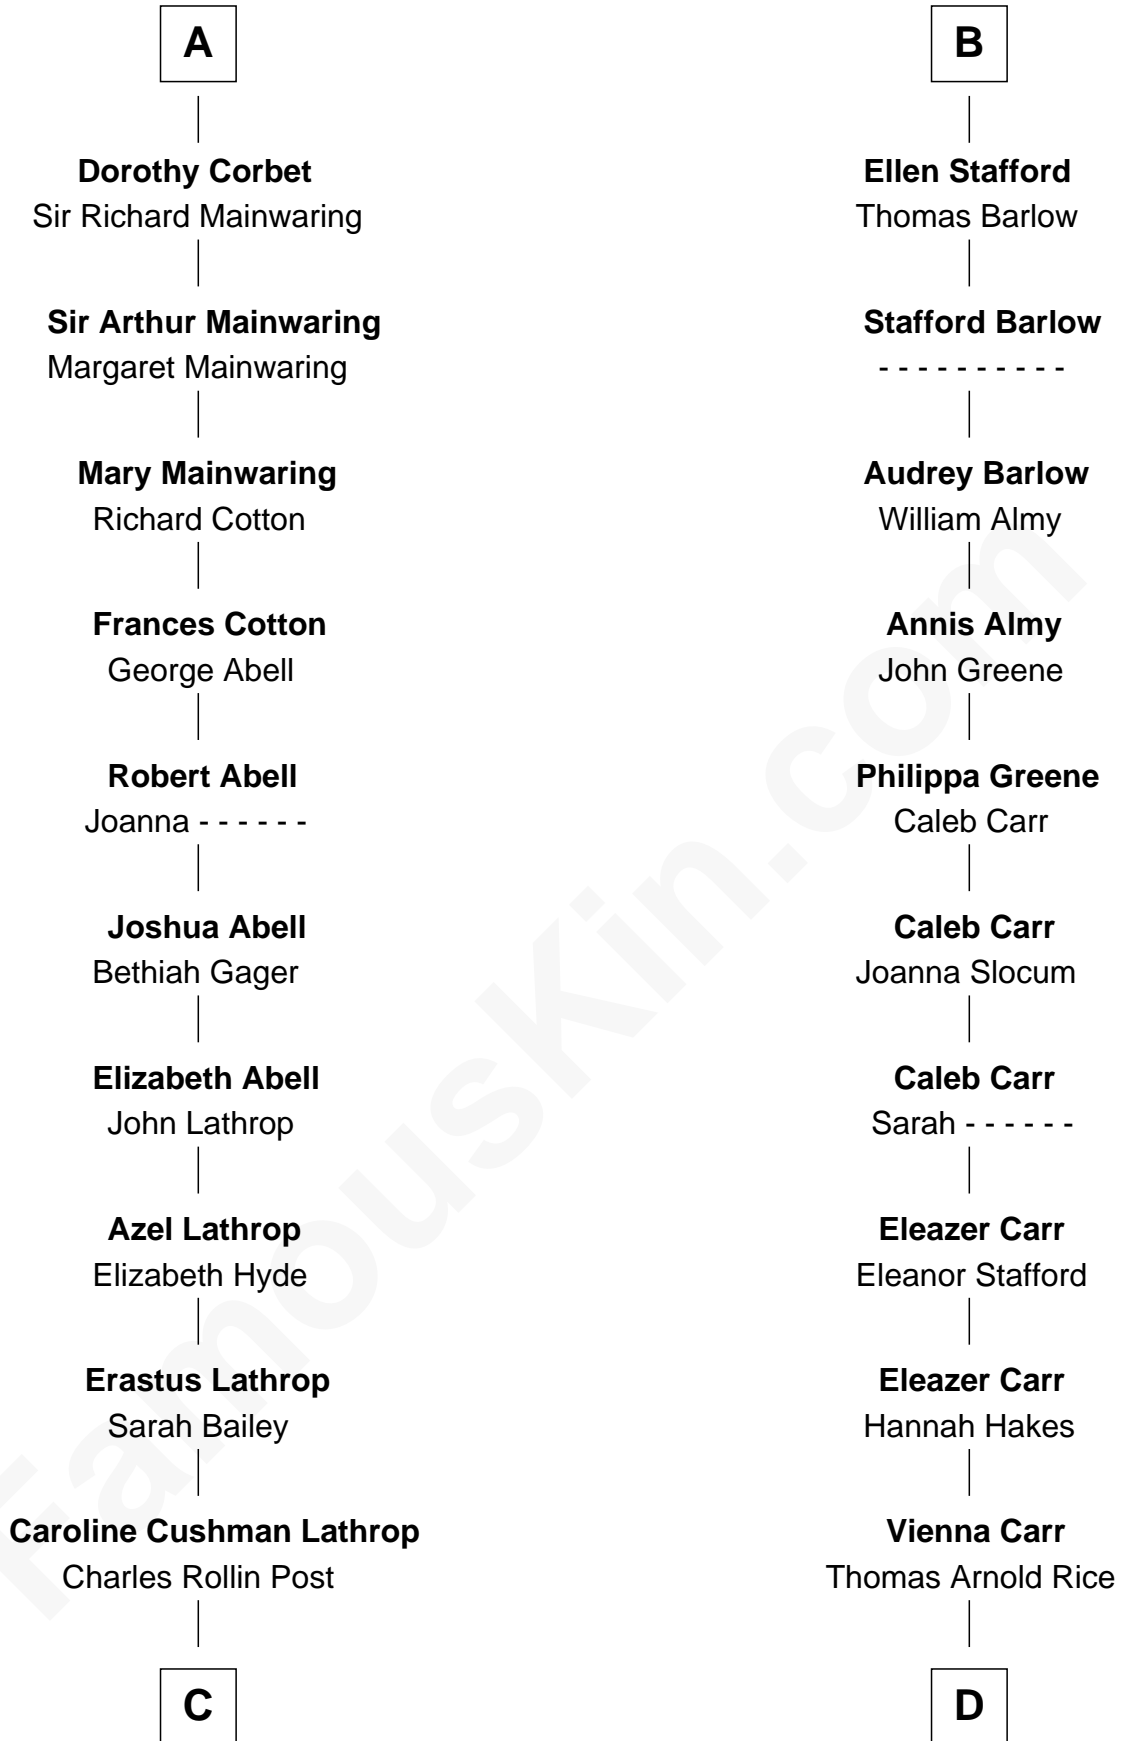

FamousKin.com Relationship Chart of

Marjorie Post

Founder of General Foods

18th cousin 2 times removed of

Charlie Munger

Vice-Chairman of Berkshire Hathaway

C

Charles William Post
Elle Letitia Merriweather

Marjorie Post
Founder of General Foods

D

Caroline A. Rice
William H. Ingham

Helen Vienna Ingham
Charles W. Russell

Florence V. Russell
Alfred Case Munger

Charlie Munger
Vice-Chairman of Berkshire Hathaway