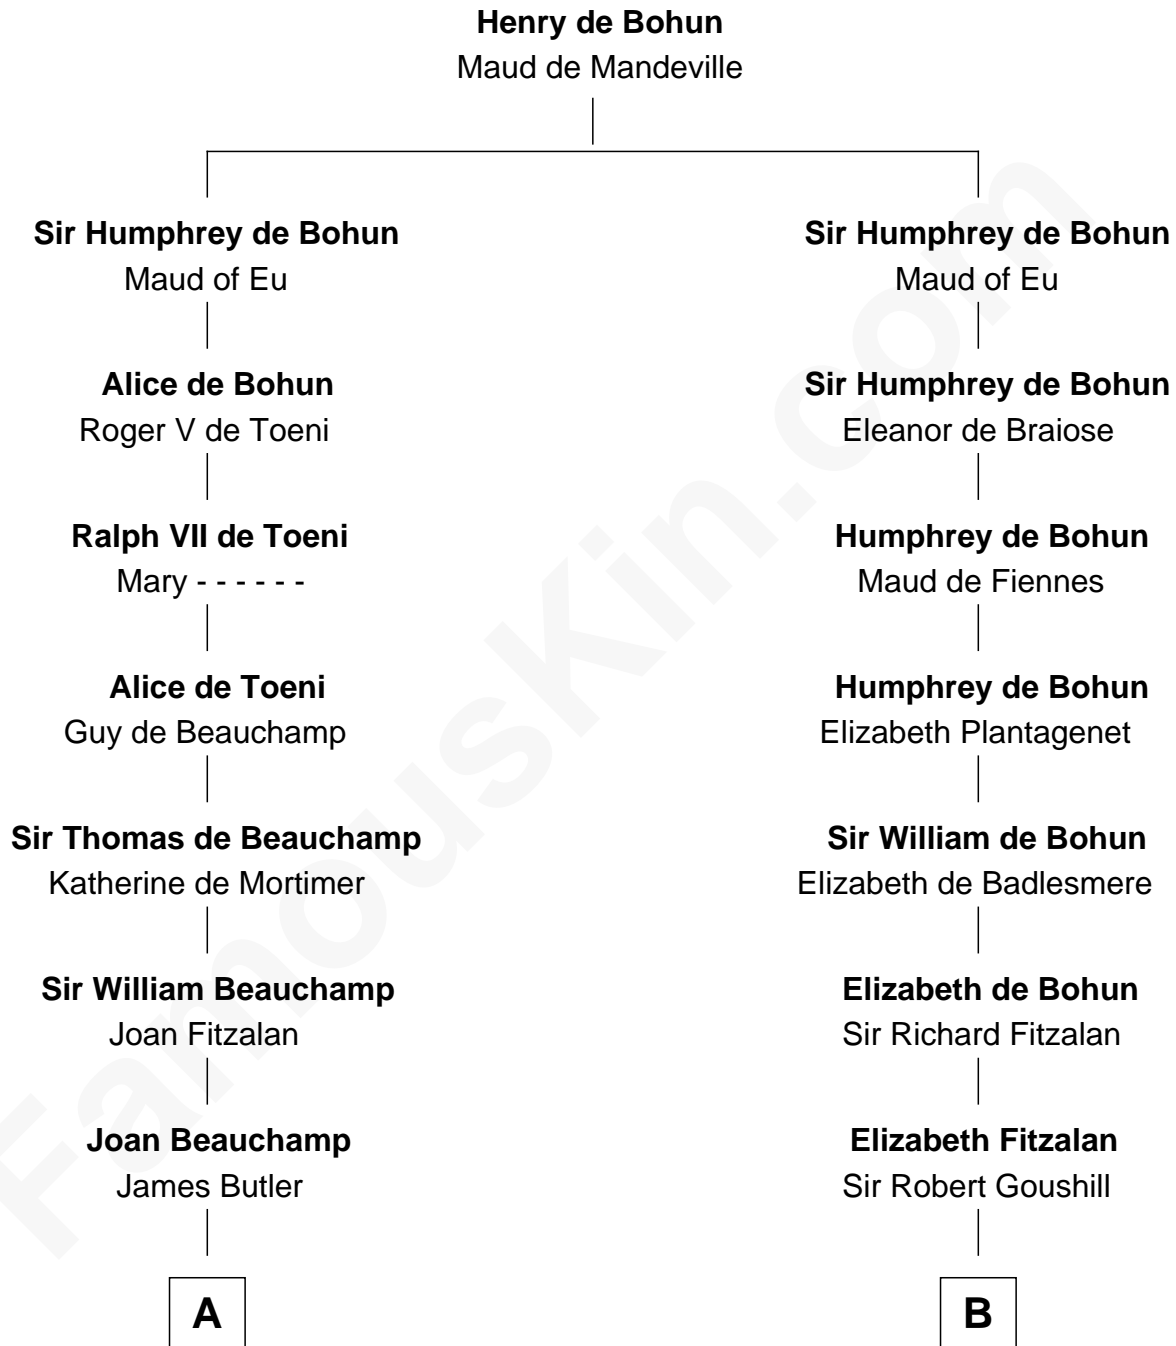

FamousKin.com Relationship Chart of

Marjorie Post

Founder of General Foods

18th cousin 3 times removed of

Henry Lee III

9th Governor of Virginia

C

Azel Lathrop
Elizabeth Hyde

Erastus Lathrop
Sarah Bailey

Caroline Cushman Lathrop
Charles Rollin Post

Charles William Post
Elle Letitia Merriweather

Marjorie Post
Founder of General Foods

D

Col. Henry Lee
Lucy Grymes

Henry Lee III
Light-Horse Harry