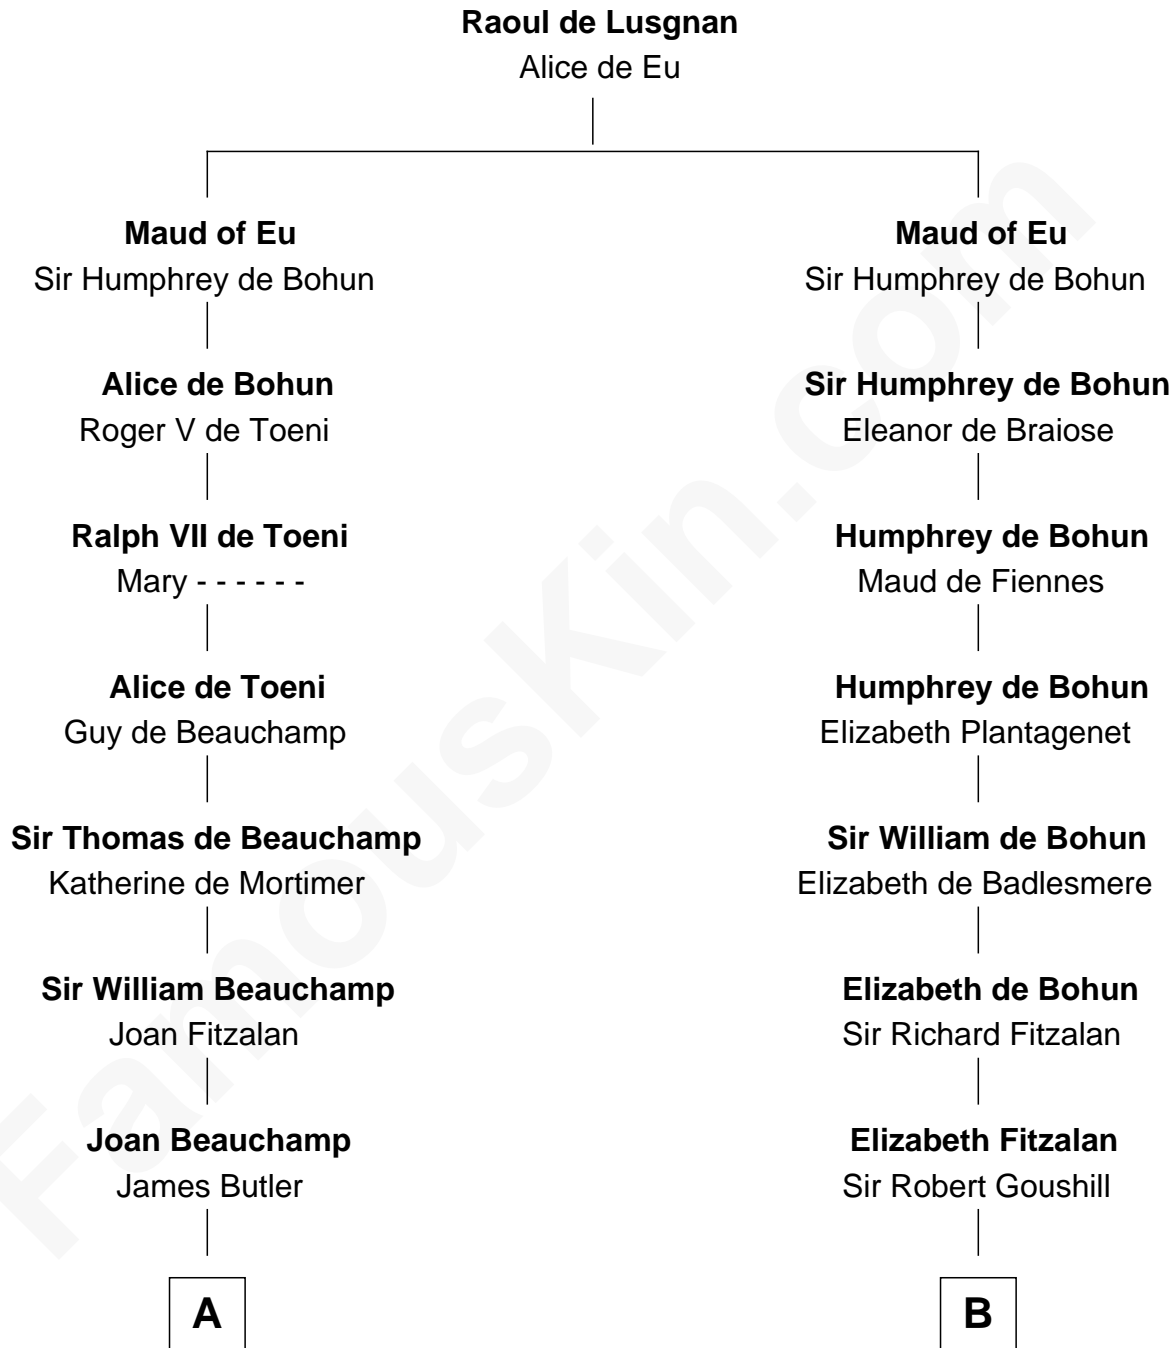

FamousKin.com Relationship Chart of

Marjorie Post

Founder of General Foods

18th cousin 3 times removed of

Henry Lee III

9th Governor of Virginia

C

Azel Lathrop
Elizabeth Hyde

Erastus Lathrop
Sarah Bailey

Caroline Cushman Lathrop
Charles Rollin Post

Charles William Post
Elle Letitia Merriweather

Marjorie Post
Founder of General Foods

D

Col. Henry Lee
Lucy Grymes

Henry Lee III
Light-Horse Harry