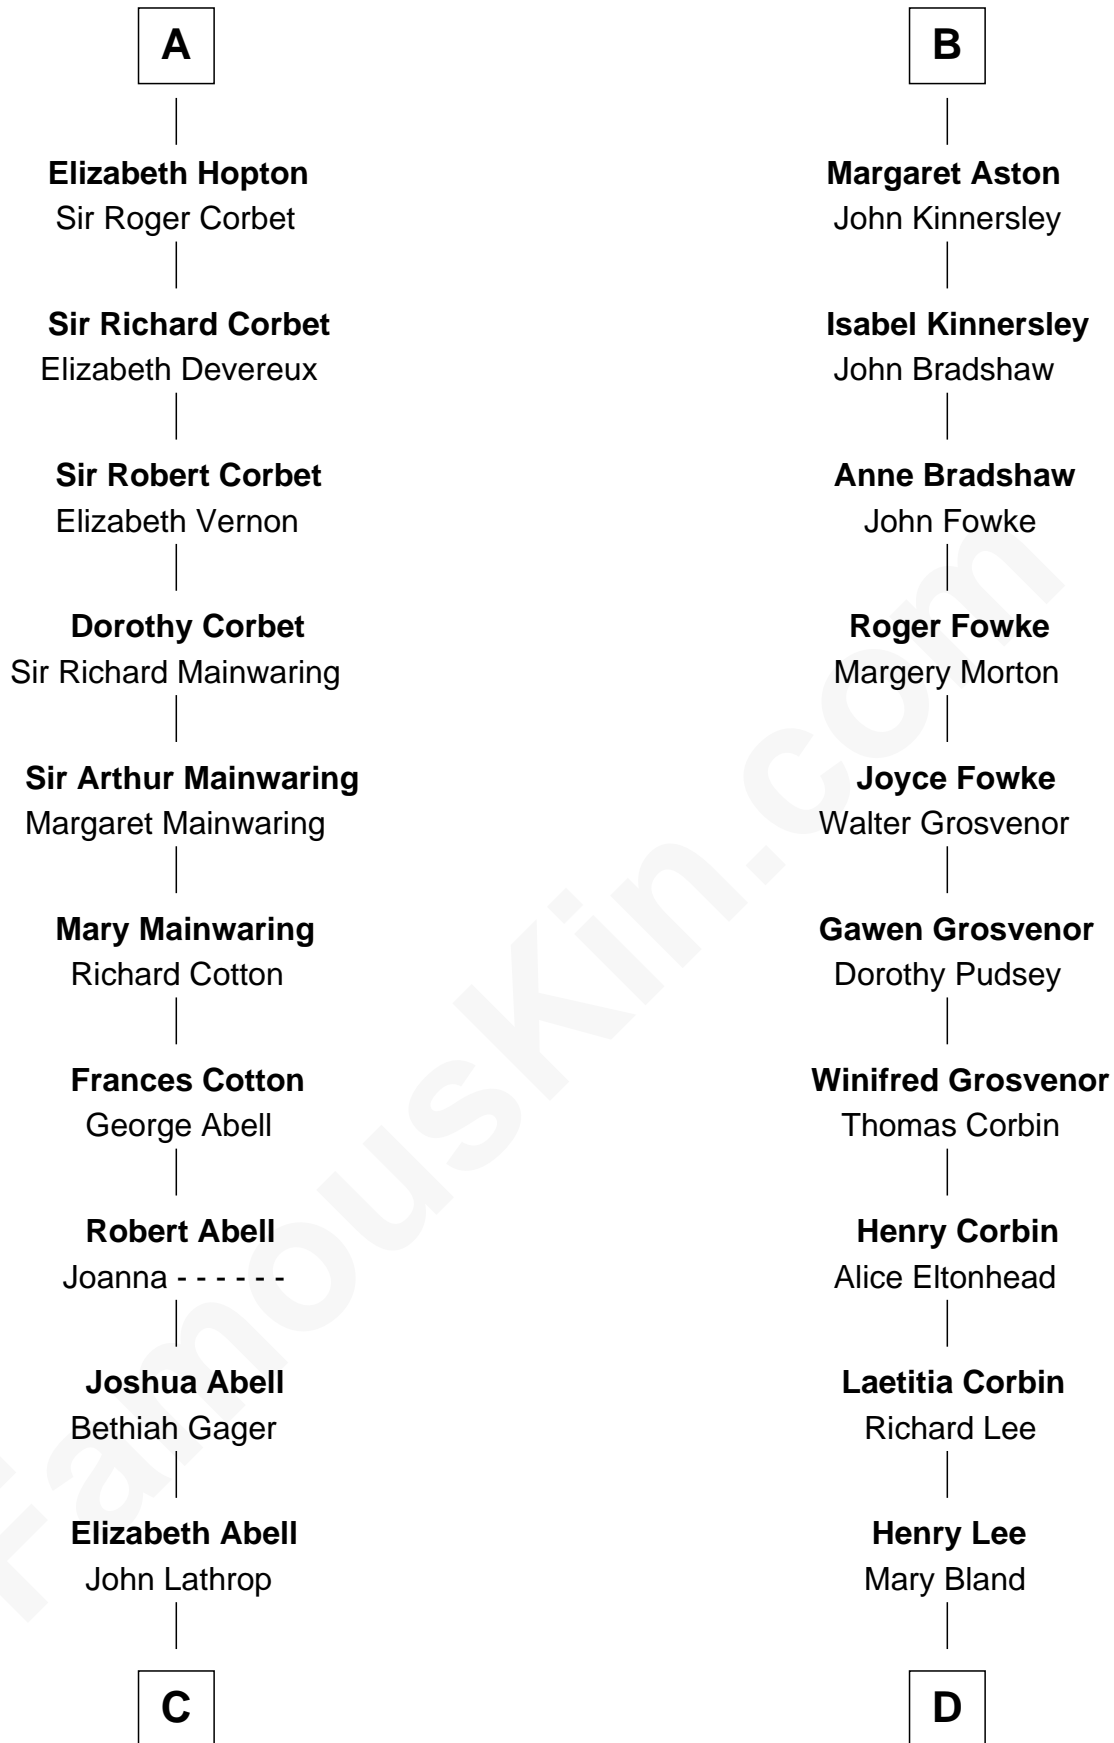

FamousKin.com Relationship Chart of

Marjorie Post

Founder of General Foods

18th cousin 3 times removed of

Henry Lee III

9th Governor of Virginia

John de Botetourte

Maud FitzThomas

C

Azel Lathrop
Elizabeth Hyde

Erastus Lathrop
Sarah Bailey

Caroline Cushman Lathrop
Charles Rollin Post

Charles William Post
Elle Letitia Merriweather

Marjorie Post
Founder of General Foods

D

Col. Henry Lee
Lucy Grymes

Henry Lee III
Light-Horse Harry

FamousKin.com