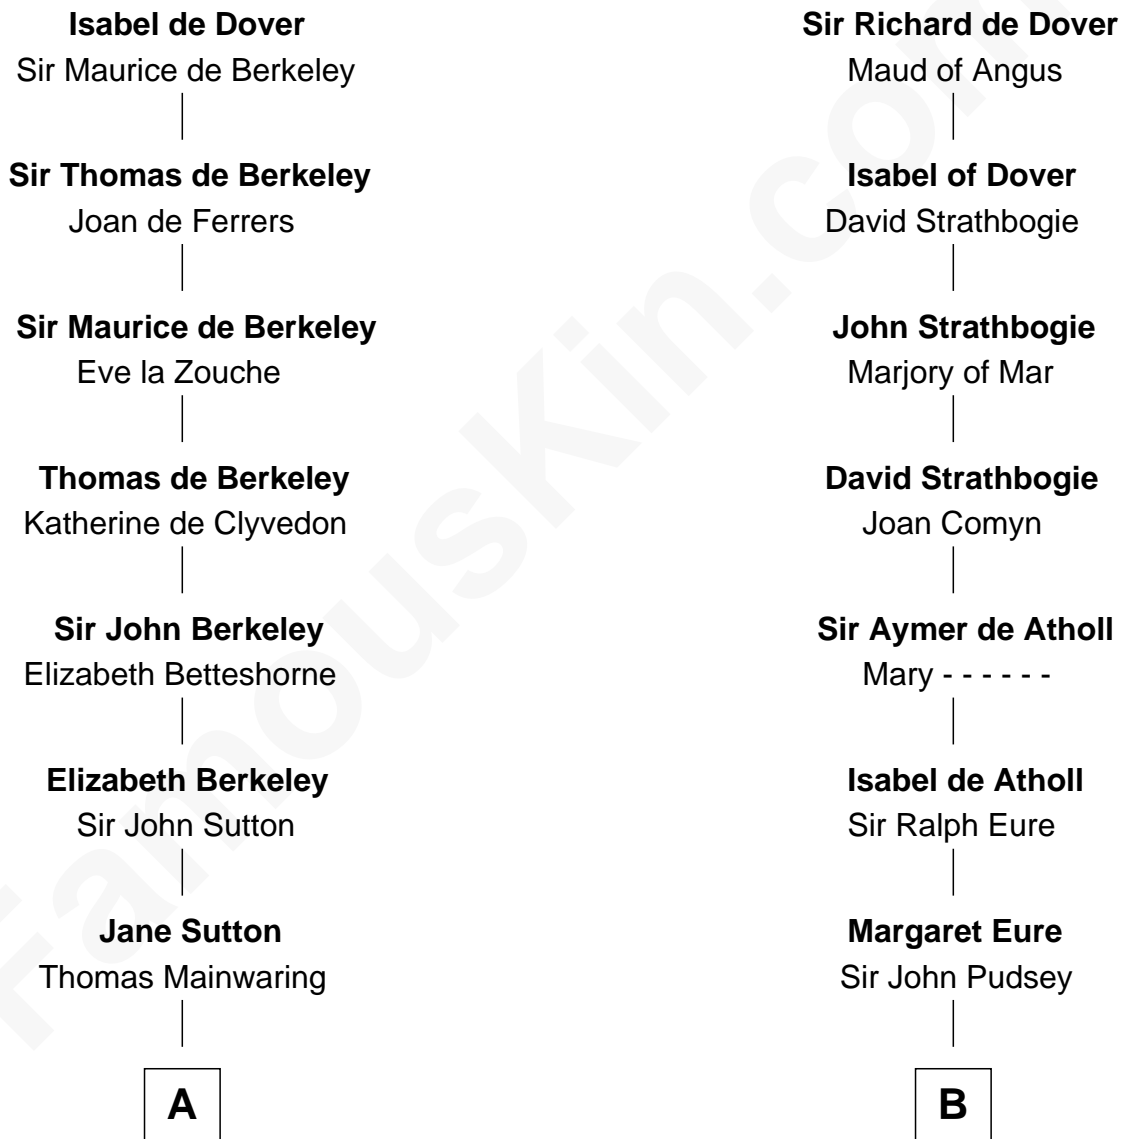

FamousKin.com Relationship Chart of

Marjorie Post

Founder of General Foods

18th cousin 2 times removed of

Henry Lee III

9th Governor of Virginia

Sir Richard FitzRoy

Rose de Dover

C

Charles William Post
Elle Letitia Merriweather

Marjorie Post
Founder of General Foods

D

Laetitia Corbin
Richard Lee

Henry Lee
Mary Bland

Col. Henry Lee
Lucy Grymes

Henry Lee III
Light-Horse Harry