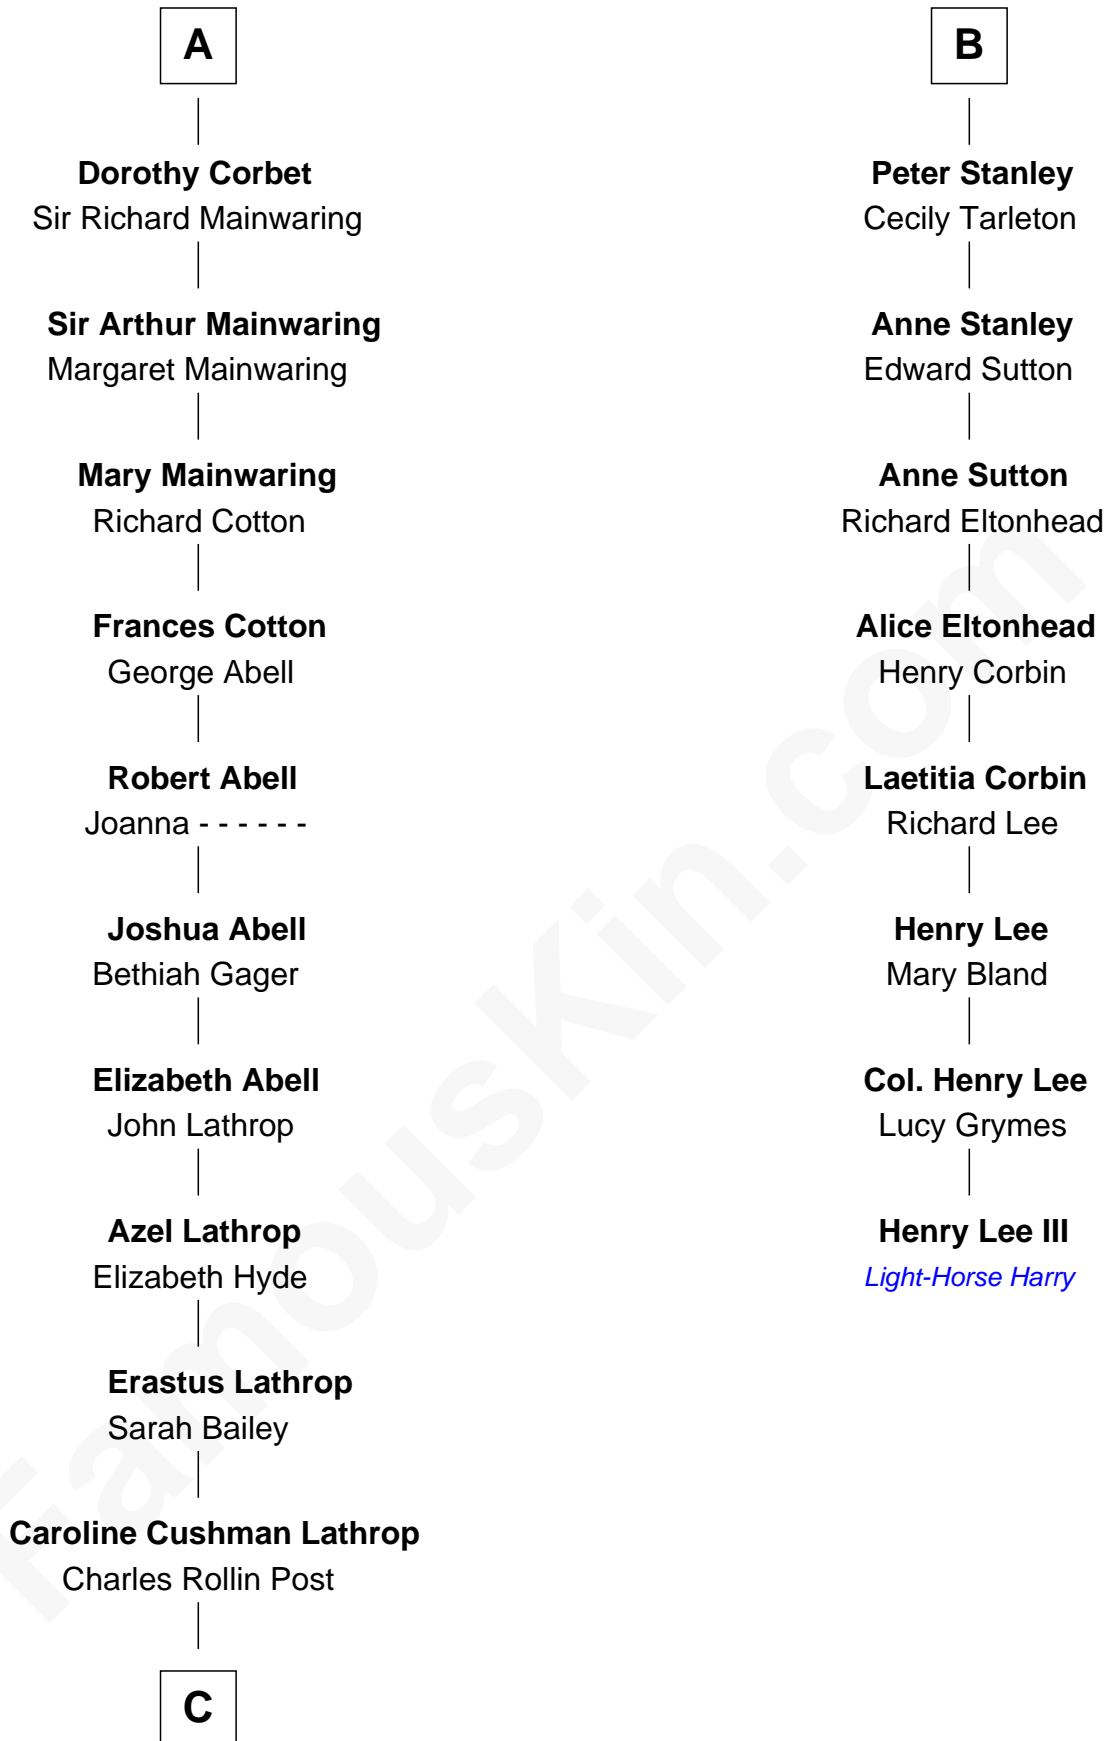

# FamousKin.com Relationship Chart of

**Marjorie Post**

*Founder of General Foods*

14th cousin 4 times removed of

**Henry Lee III**

*9th Governor of Virginia*

**C**

**Charles William Post**  
Elle Letitia Merriweather