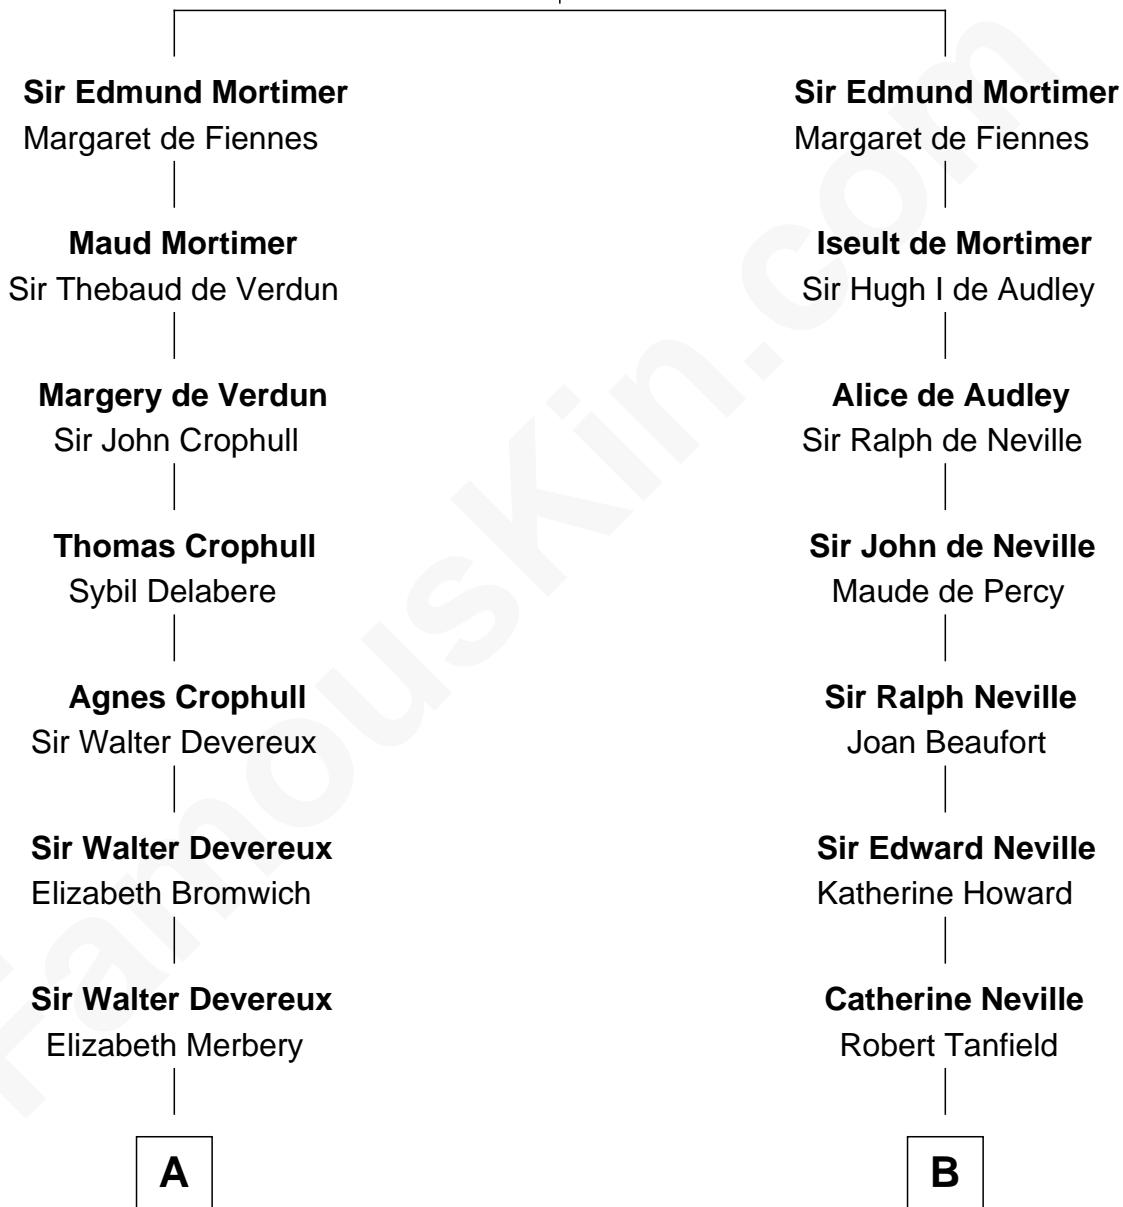

FamousKin.com Relationship Chart of

Marjorie Post

Founder of General Foods

17th cousin 4 times removed of

Henry Lee III

9th Governor of Virginia

Roger Mortimer
Maud de Braose

C

—
Azel Lathrop
Elizabeth Hyde

—
Erastus Lathrop
Sarah Bailey

—
Caroline Cushman Lathrop
Charles Rollin Post

—
Charles William Post
Elle Letitia Merriweather

—
Marjorie Post
Founder of General Foods

FamousKin.com