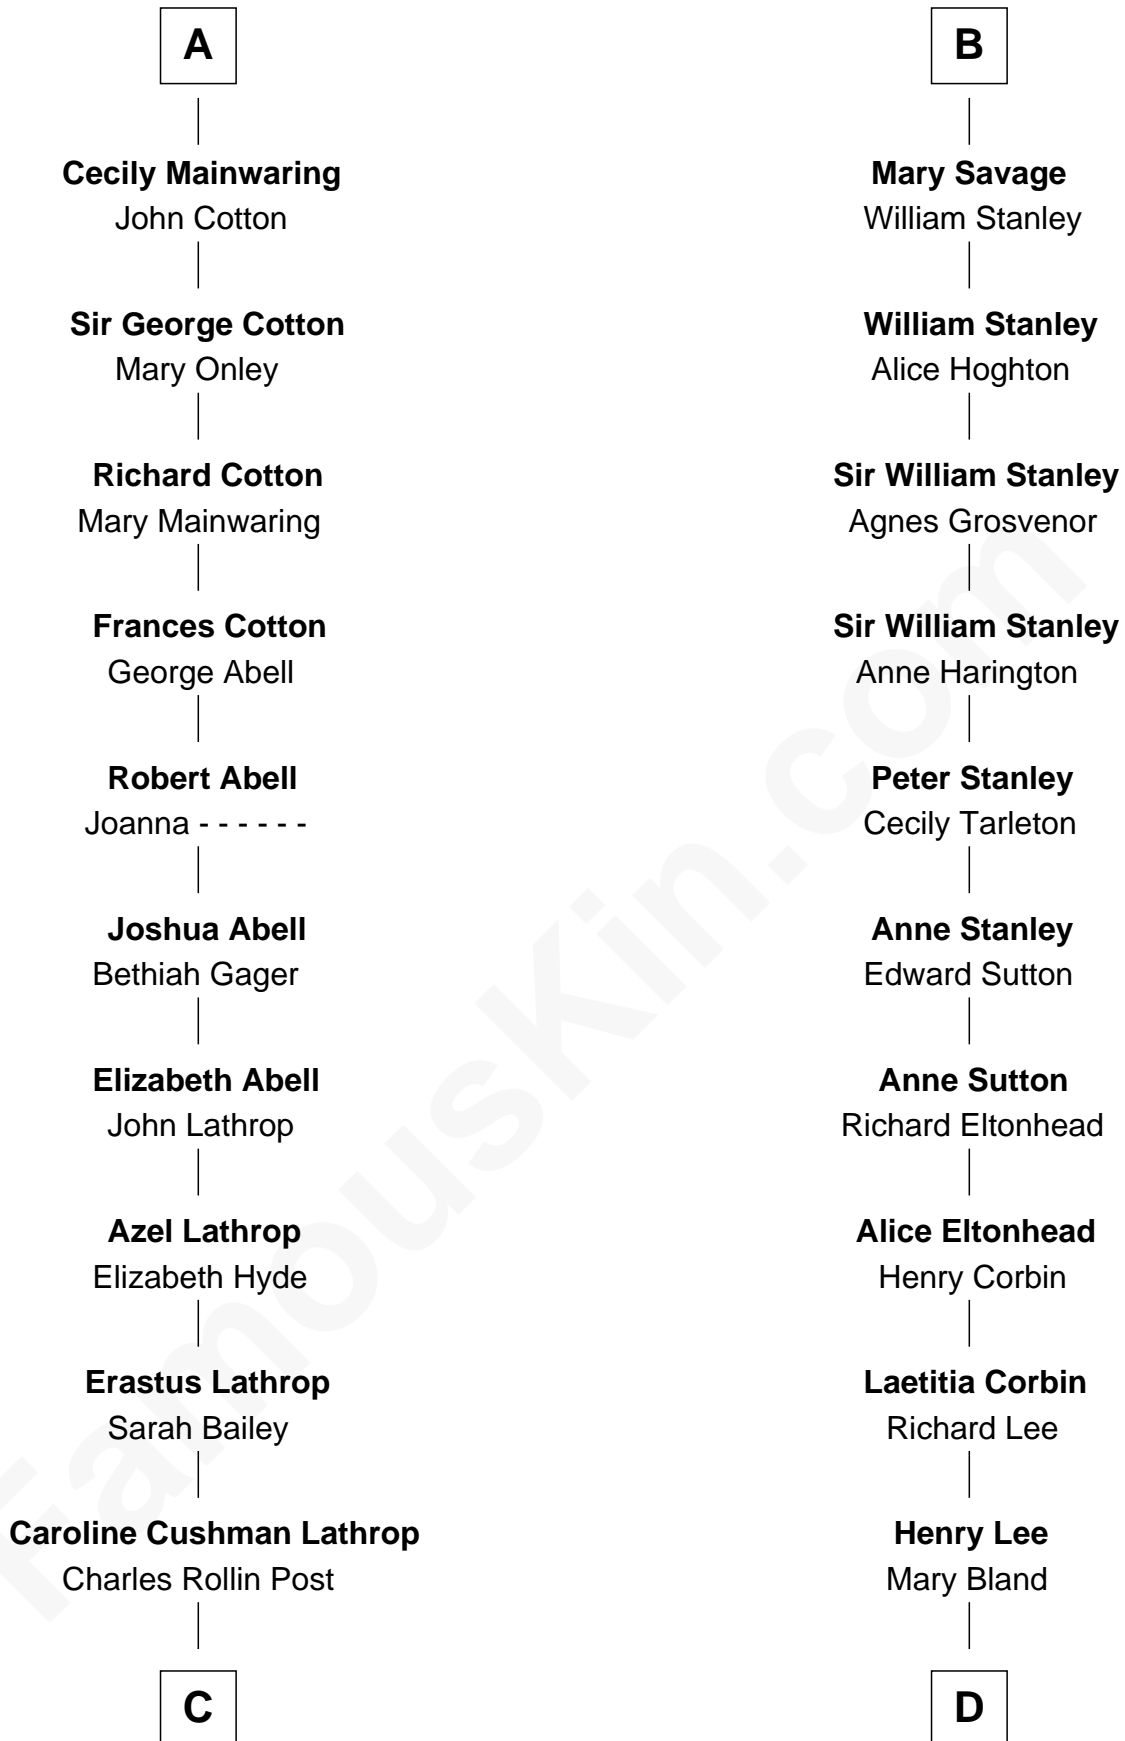

FamousKin.com Relationship Chart of

Marjorie Post

Founder of General Foods

18th cousin of

Henry Lee III

9th Governor of Virginia

Sir Roger de Quincy

Helen of Galloway

Sir Thomas de Swinerton

Sir Robert de Swinerton

Elizabeth de Beke

Maud de Swinerton

Sir John Savage

B

C

Charles William Post
Elle Letitia Merriweather