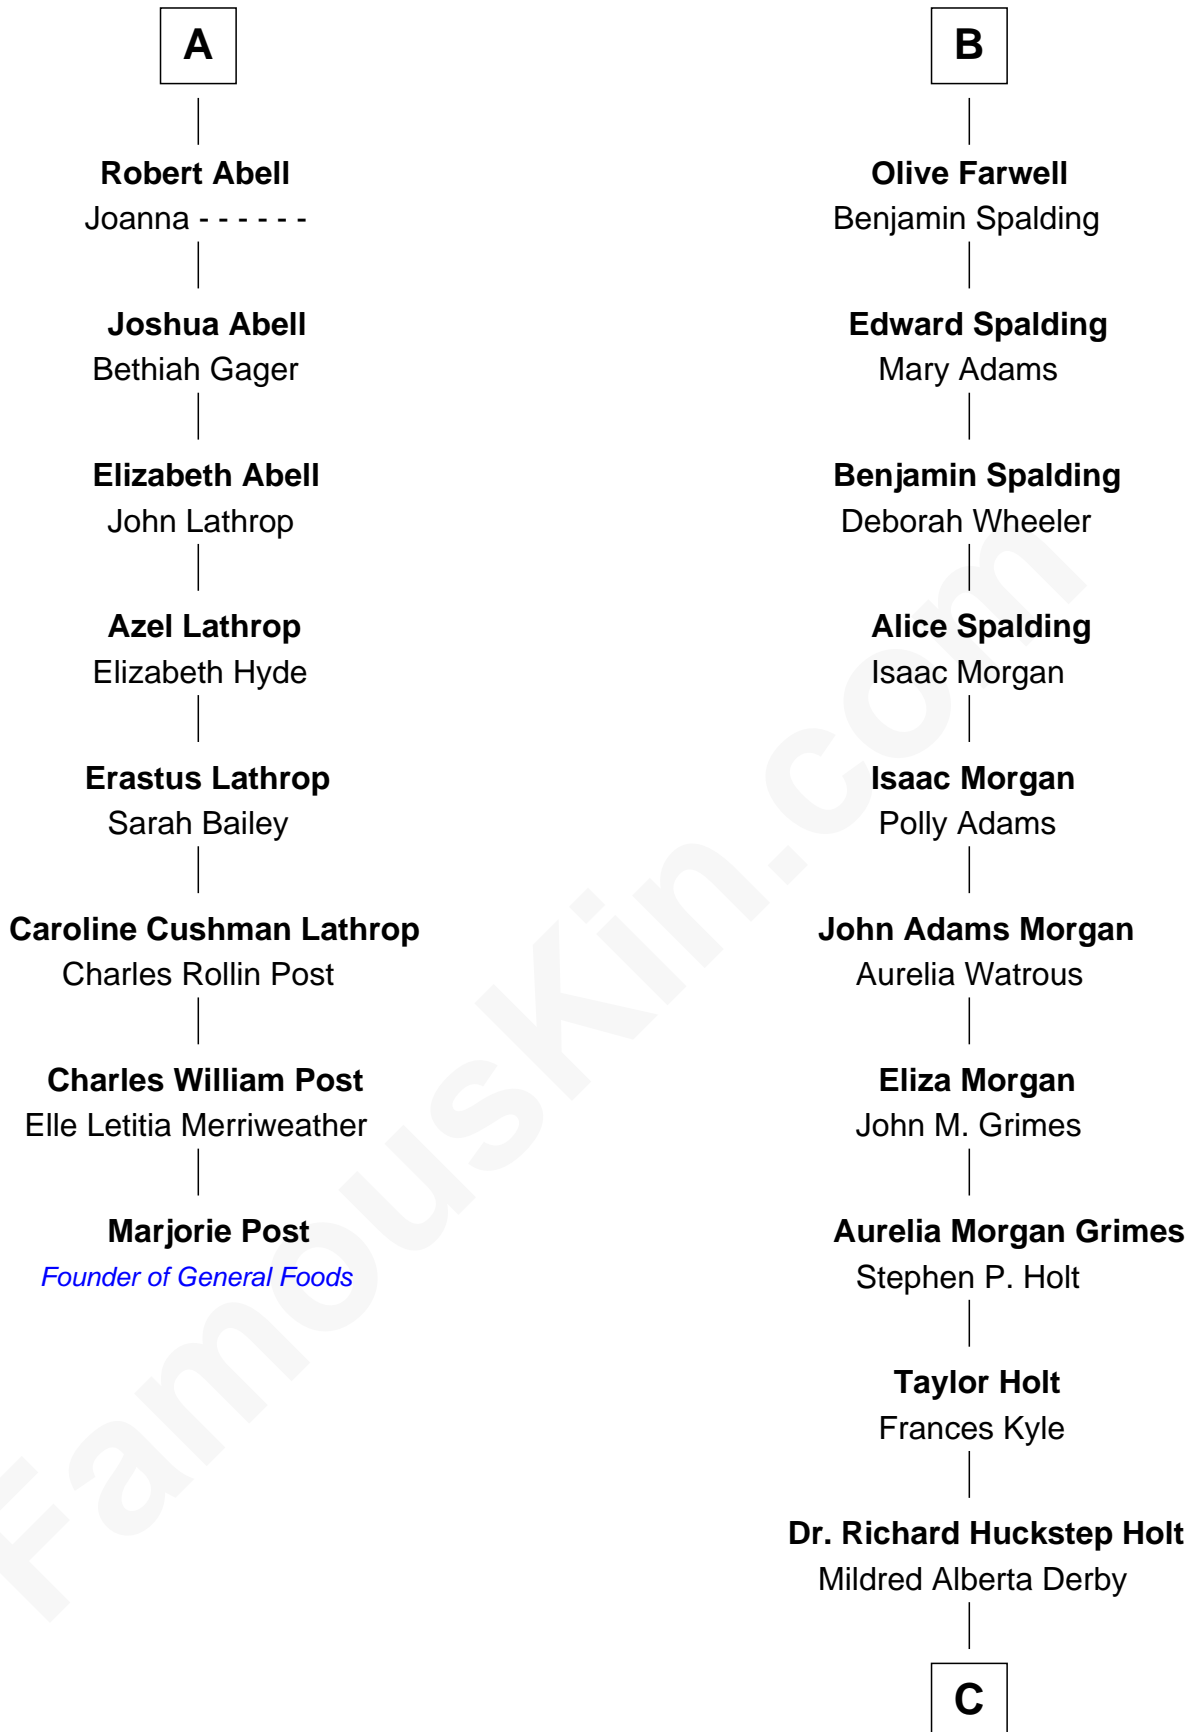

FamousKin.com Relationship Chart of

Marjorie Post

Founder of General Foods

14th cousin 4 times removed of

Linda Hamilton

TV and Movie Actress

Sir Robert Corbet

Margaret - - - - -