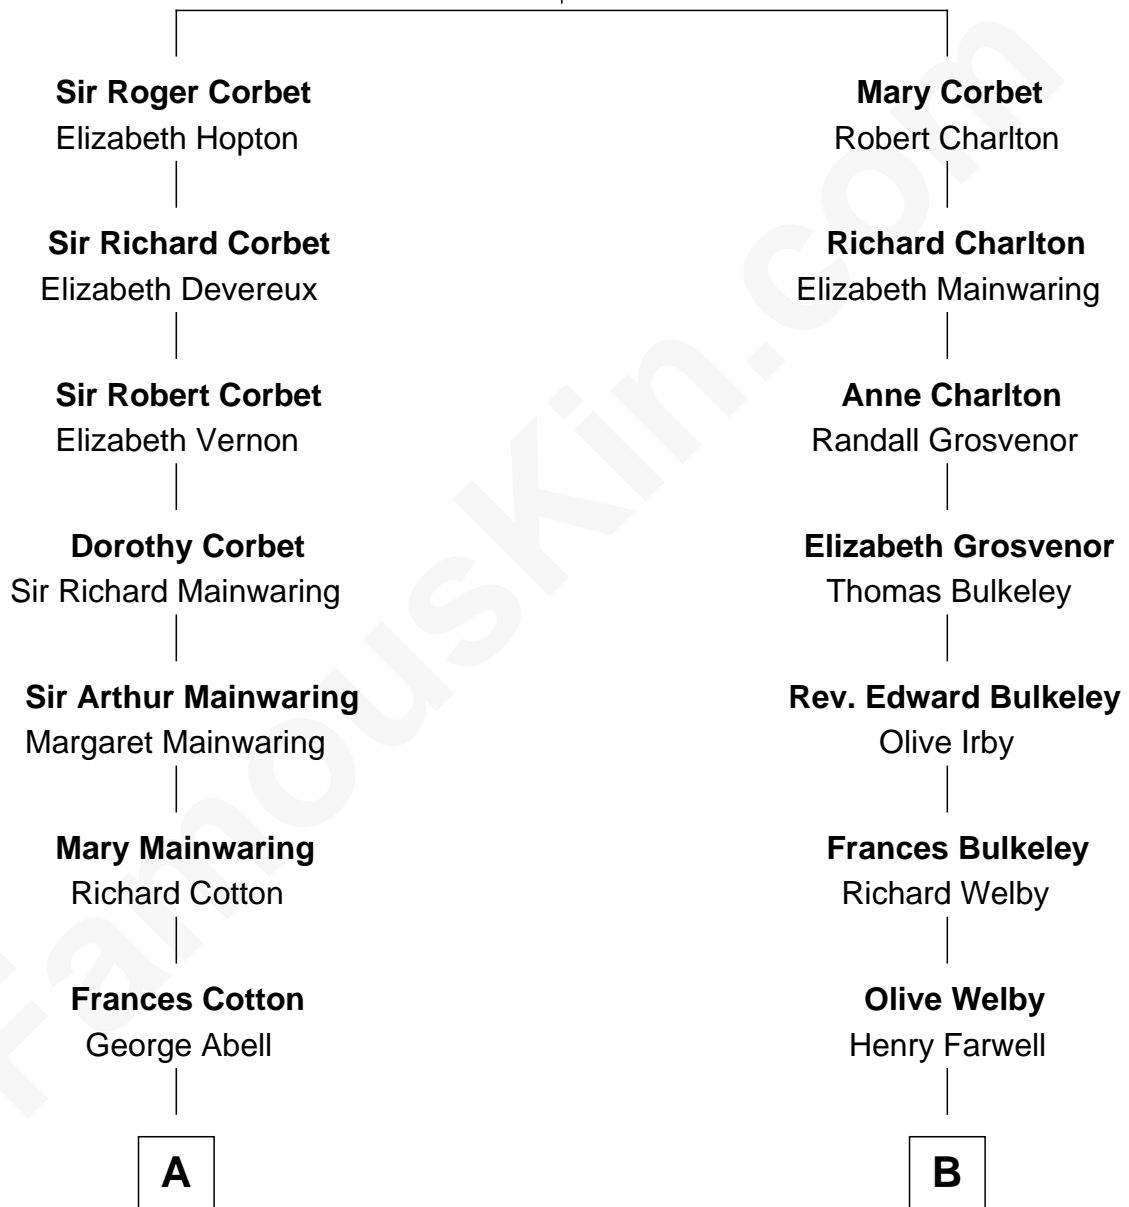

FamousKin.com Relationship Chart of

Marjorie Post

Founder of General Foods

14th cousin 4 times removed of

Linda Hamilton

TV and Movie Actress

Sir Robert Corbet

Margaret - - - - -