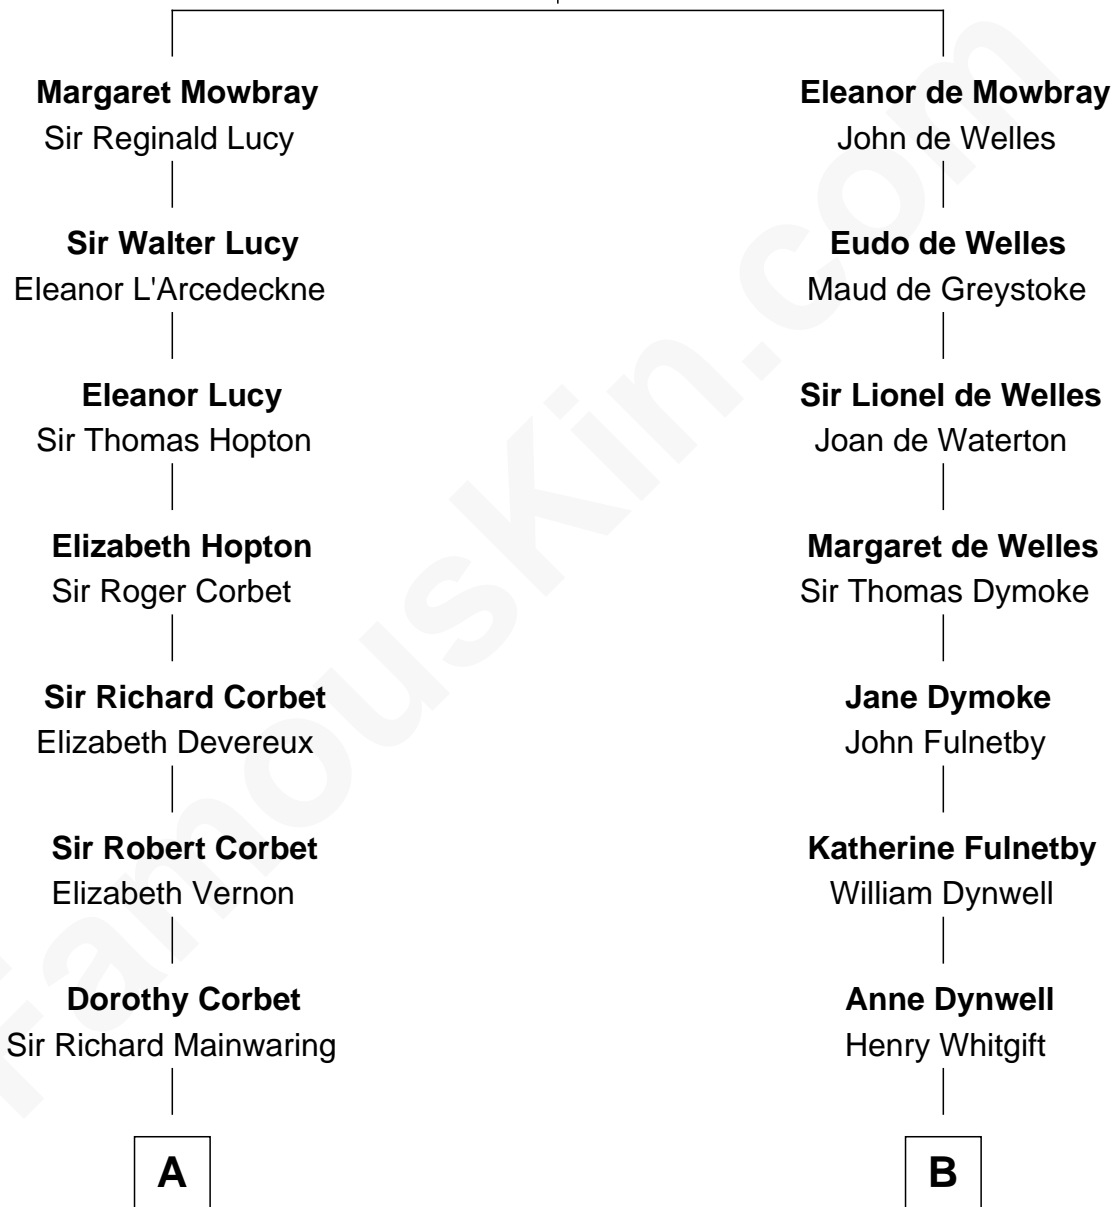

# FamousKin.com Relationship Chart of

**Marjorie Post**

*Founder of General Foods*

17th cousin 3 times removed of

**Linda Hamilton**

*TV and Movie Actress*

**John de Mowbray**  
Elizabeth de Segrave

**C**

**Taylor Holt**  
Frances Kyle

**Dr. Richard Huckstep Holt**  
Mildred Alberta Derby

**Barbara Kyle Holt**  
Dr. Carroll Stanford Hamilton

**Linda Hamilton**  
*TV and Movie Actress*