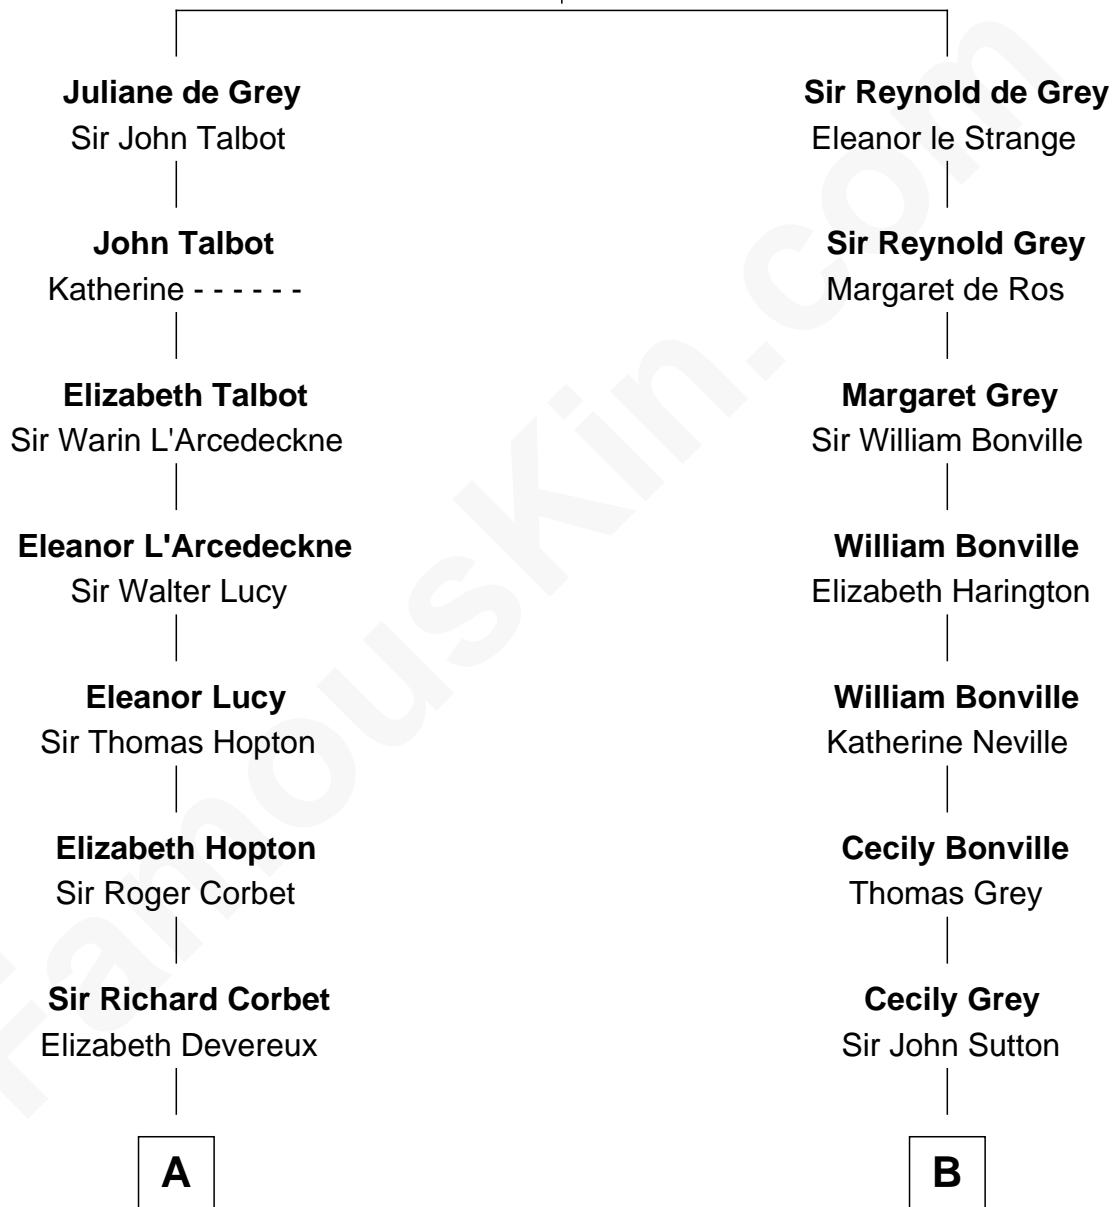

FamousKin.com Relationship Chart of

Marjorie Post

Founder of General Foods

19th cousin 2 times removed of

Keri Russell

TV and Movie Actress

Sir Roger de Grey
Elizabeth de Hastings

C

Caroline Cushman Lathrop

Charles Rollin Post

Charles William Post

Elle Letitia Merriweather

Marjorie Post

Founder of General Foods

D

John Lazelle Fish

Melvina Cheney

Karl Joseph Fish

Mary Emma McNeil

Emma Inez Fish

Kermit Sylvester Stephens

Stephanie Stephens

David Harold Russell

Keri Russell