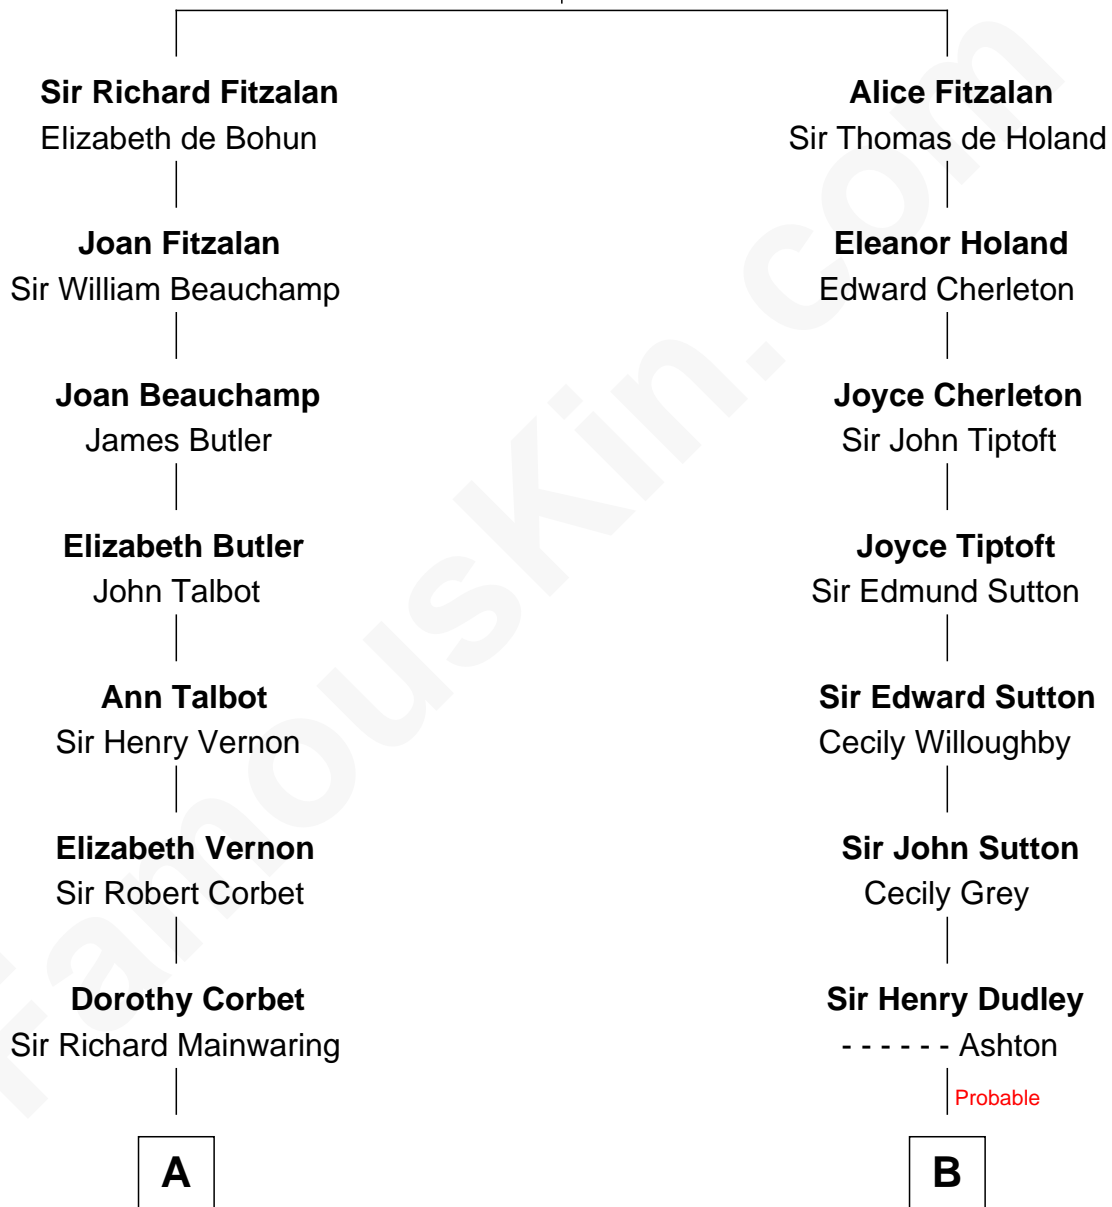

# FamousKin.com Relationship Chart of

**Marjorie Post**

*Founder of General Foods*

17th cousin 3 times removed of

**Keri Russell**

*TV and Movie Actress*

**Richard Fitzalan**  
Eleanor Plantagenet

C

**Karl Joseph Fish**  
Mary Emma McNeil

**Emma Inez Fish**  
Kermit Sylvester Stephens

**Stephanie Stephens**  
David Harold Russell

**Keri Russell**  
*TV and Movie Actress*