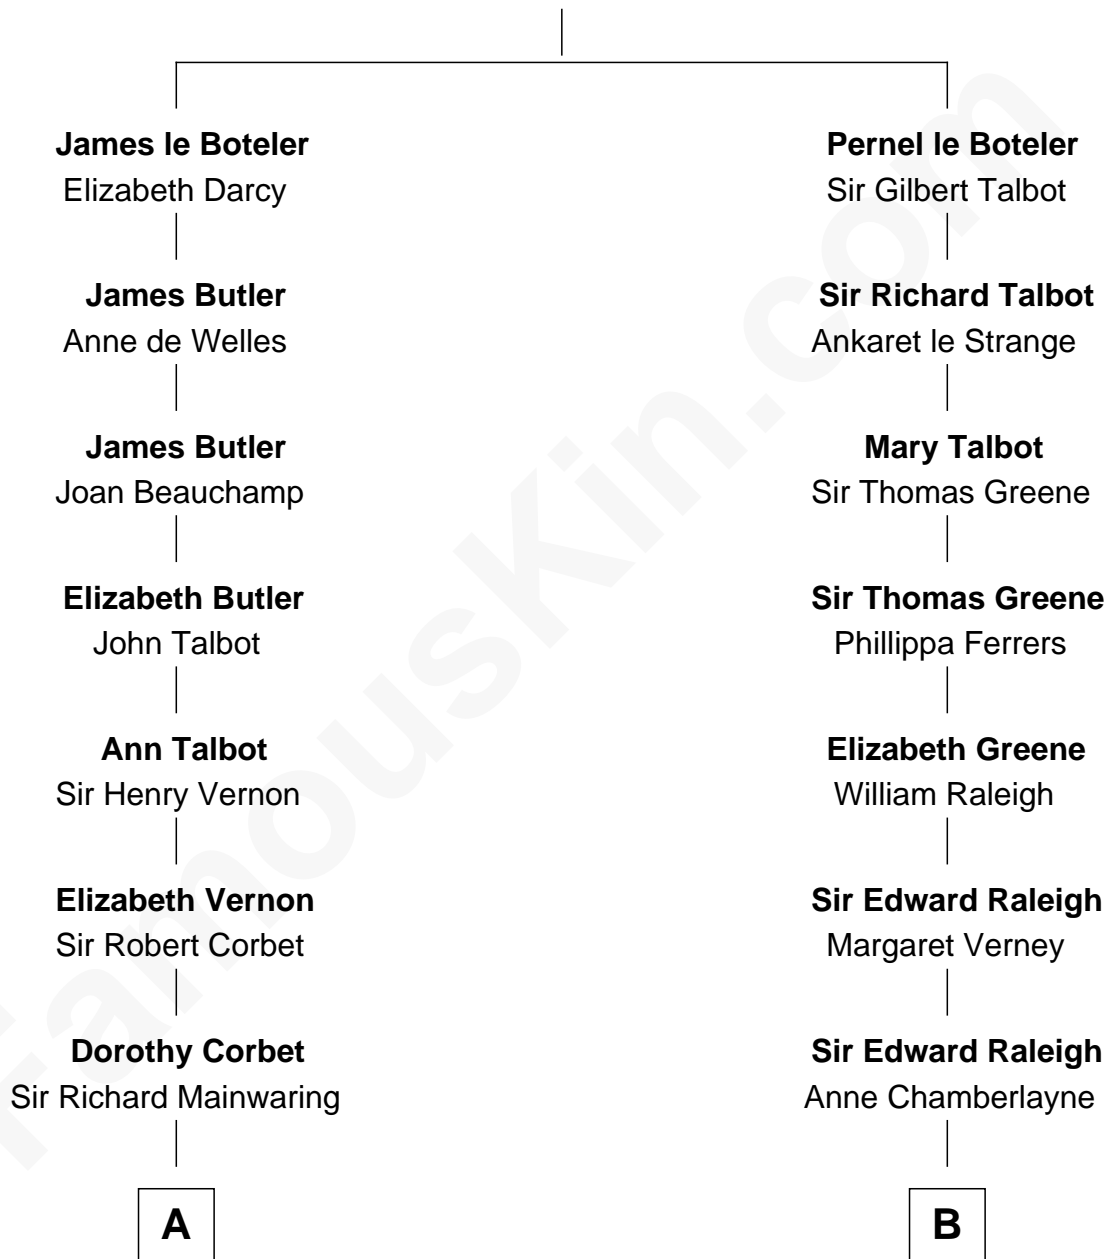

# FamousKin.com Relationship Chart of

**Marjorie Post**

*Founder of General Foods*

17th cousin 3 times removed of

**Amelia Earhart**

*Aviation Pioneer*

**Sir James le Boteler**

Eleanor de Bohun

C

**Isaac Otis**

Caroline Abigail Curtis

**Alfred Gideon Otis**

Amelia Josephine Harres

**Amelia Otis**

Edwin Stanton Earhart

**Amelia Earhart**