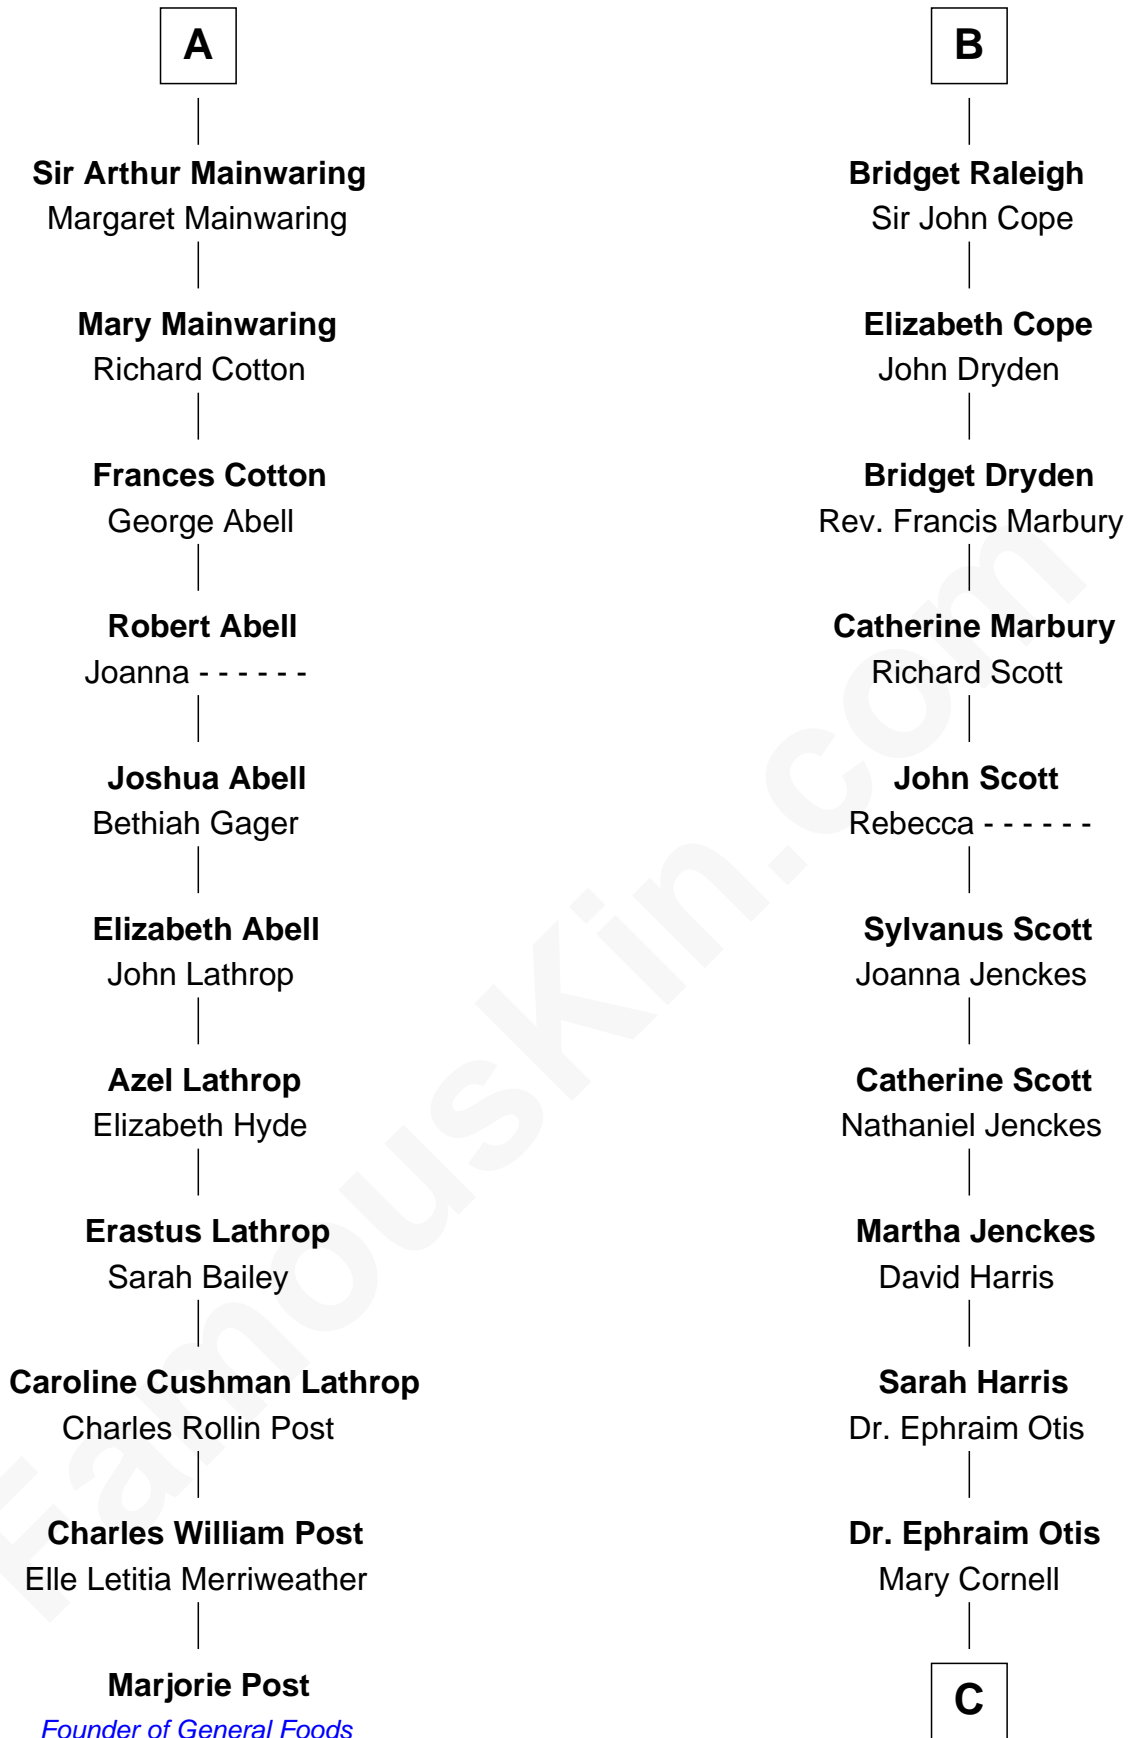

# FamousKin.com Relationship Chart of

**Marjorie Post**

*Founder of General Foods*

17th cousin 3 times removed of

**Amelia Earhart**

*Aviation Pioneer*

**Sir James le Boteler**

Eleanor de Bohun