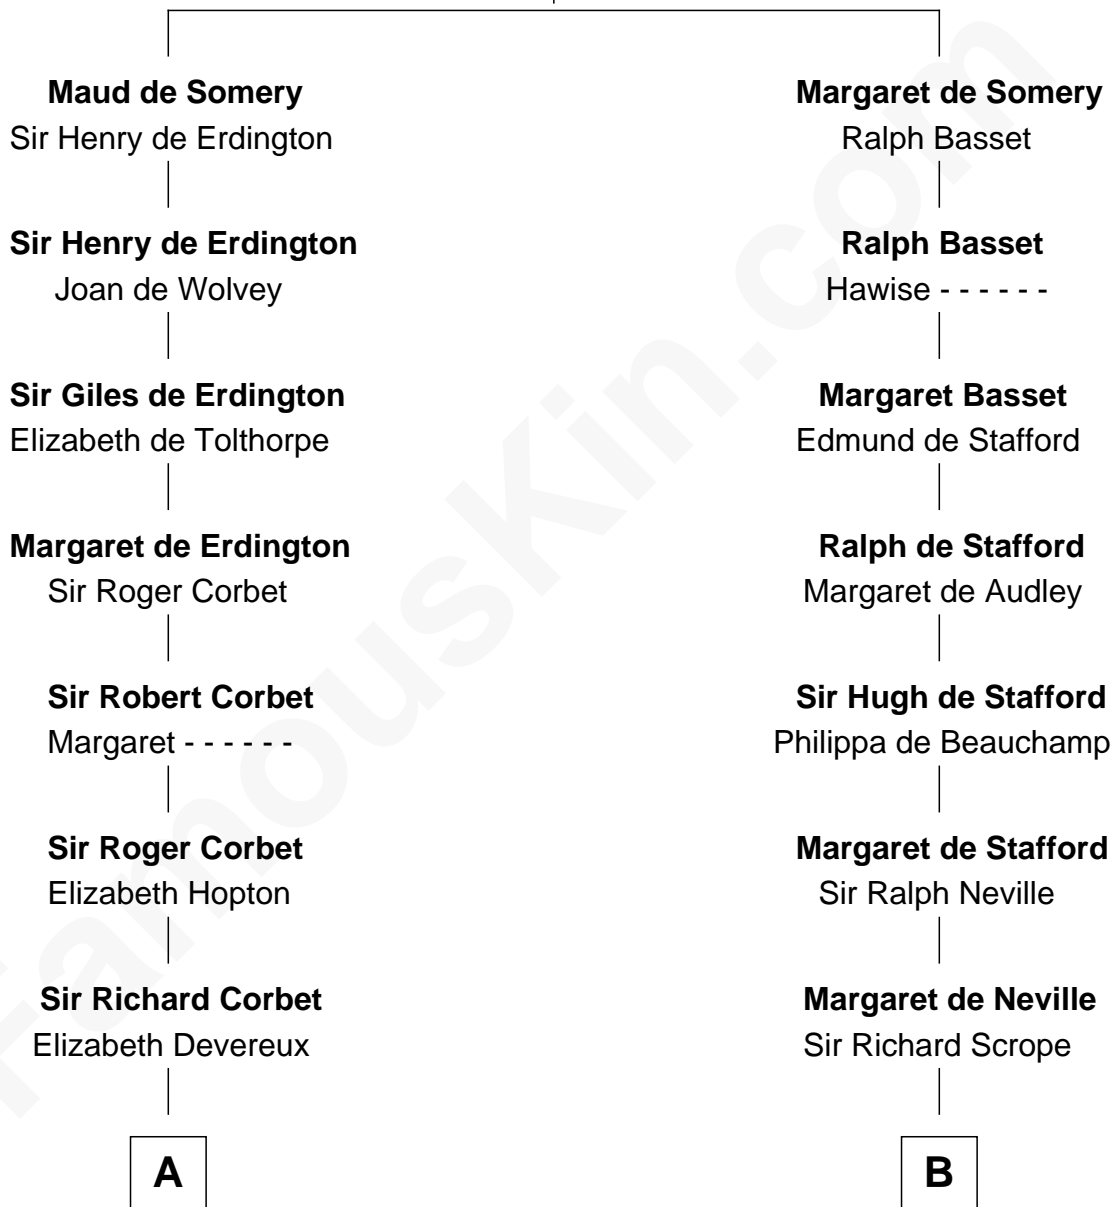

FamousKin.com Relationship Chart of

Marjorie Post

Founder of General Foods

18th cousin 1 time removed of

William Henry Harrison

9th U.S. President

Nichole d'Aubenev
Sir Roger de Somery

C

Caroline Cushman Lathrop

Charles Rollin Post

Charles William Post

Elle Letitia Merriweather

Marjorie Post

Founder of General Foods

D

Benjamin Harrison

Elizabeth Bassett

William Henry Harrison

9th U.S. President

FamousKin.com