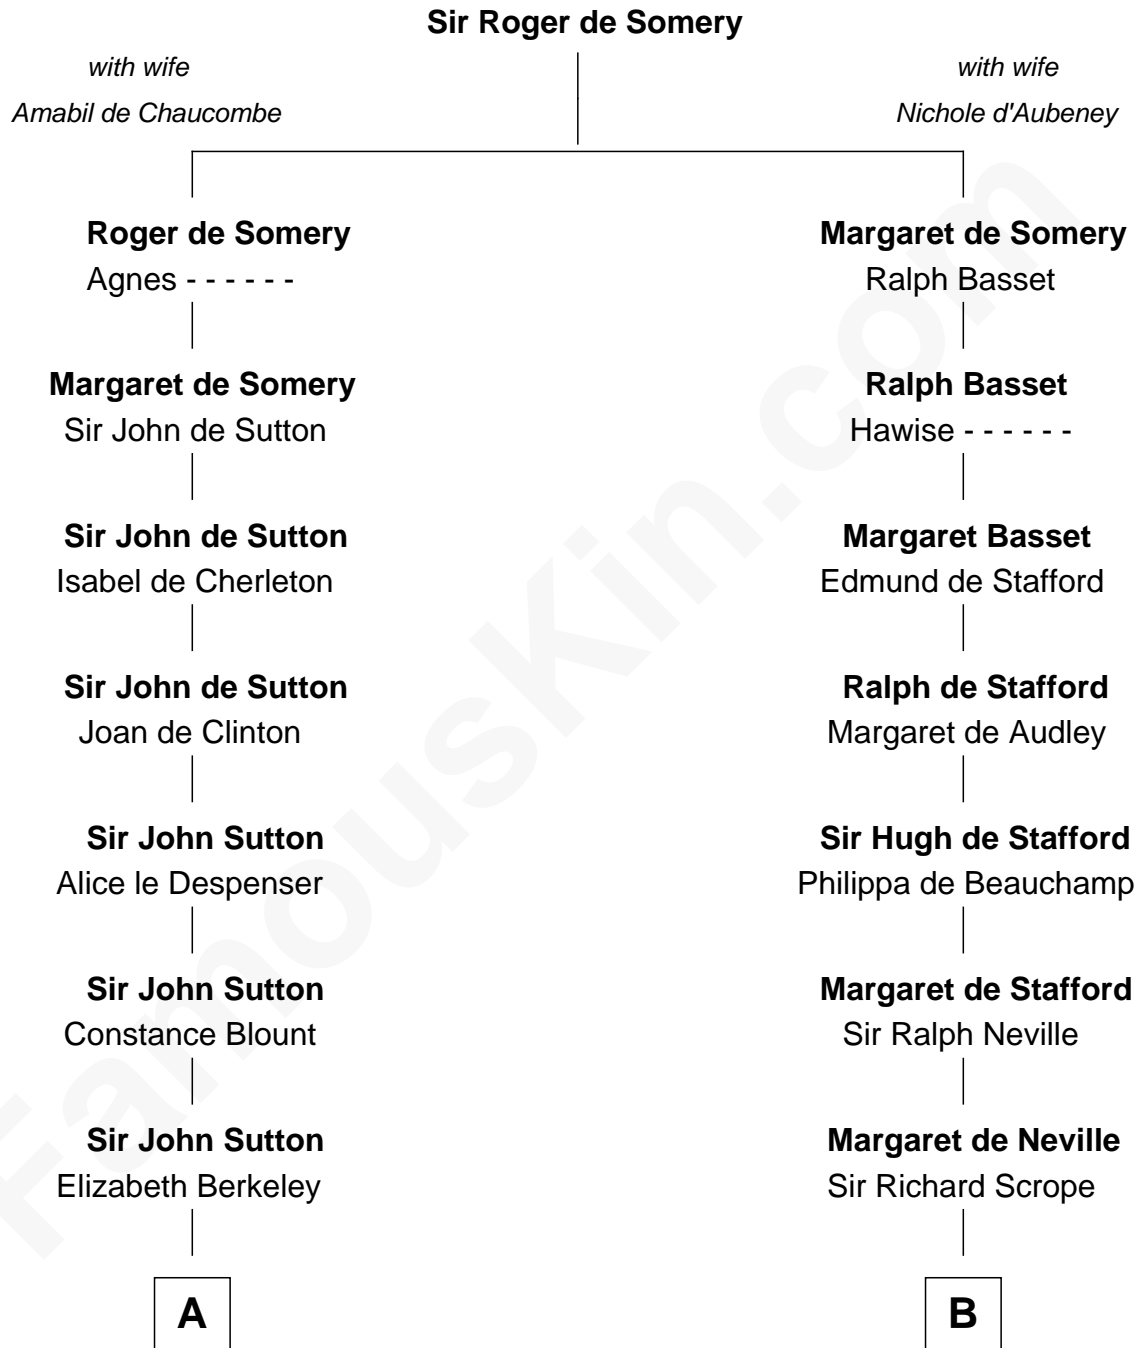

FamousKin.com Relationship Chart of

Marjorie Post

Founder of General Foods

18th cousin 1 time removed of

William Henry Harrison

9th U.S. President

C

Caroline Cushman Lathrop

Charles Rollin Post

Charles William Post

Elle Letitia Merriweather

Marjorie Post

Founder of General Foods

D

Benjamin Harrison

Elizabeth Bassett