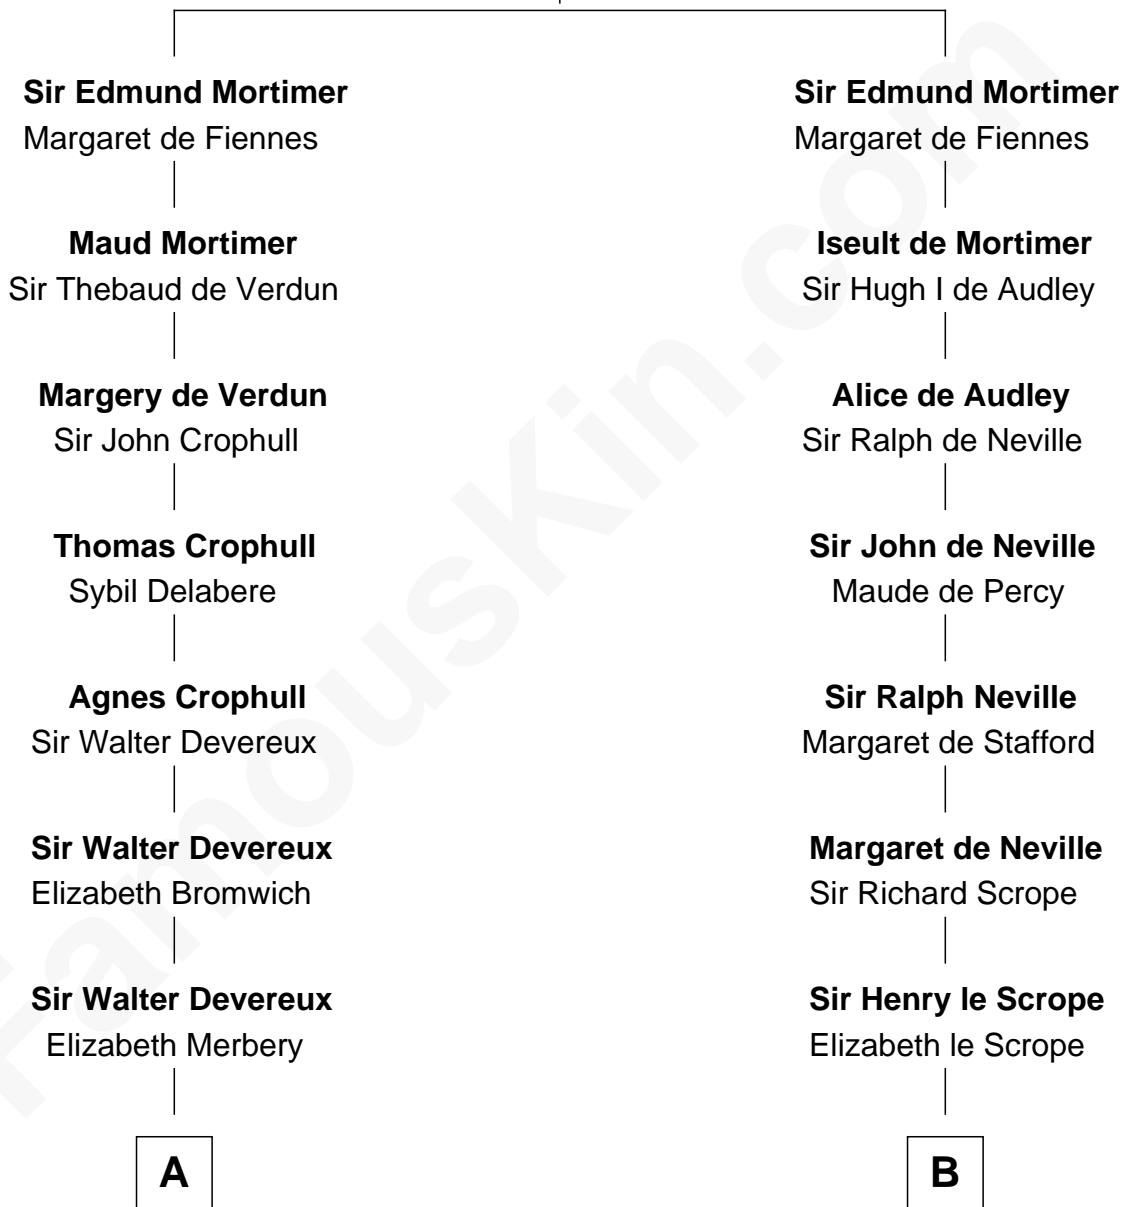

FamousKin.com Relationship Chart of

Marjorie Post

Founder of General Foods

17th cousin 4 times removed of

William Henry Harrison

9th U.S. President

Roger Mortimer
Maud de Braose

C

Azel Lathrop
Elizabeth Hyde

Erastus Lathrop
Sarah Bailey

Caroline Cushman Lathrop
Charles Rollin Post

Charles William Post
Elle Letitia Merriweather

Marjorie Post
Founder of General Foods

FamousKin.com