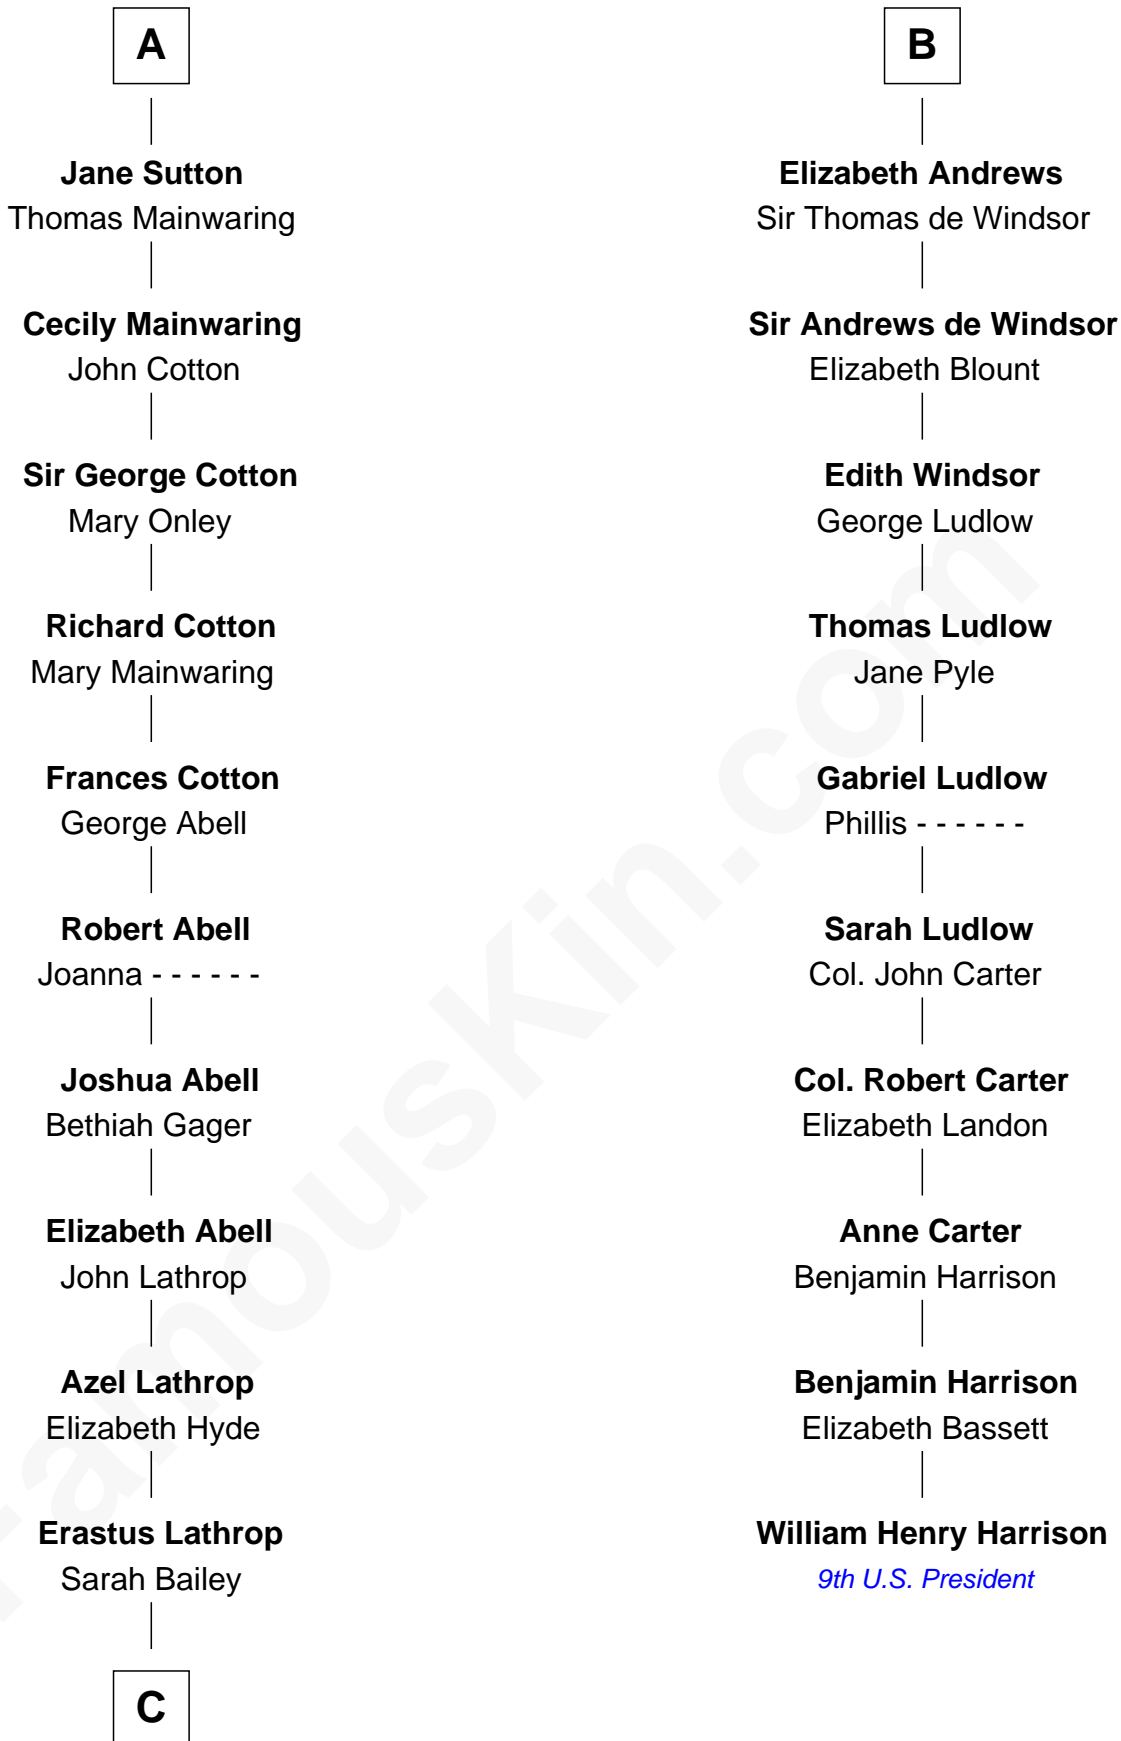

# FamousKin.com Relationship Chart of

**Marjorie Post**

*Founder of General Foods*

16th cousin 3 times removed of

**William Henry Harrison**

*9th U.S. President*

**Sir Hugh le Despencer**

Aveline Basset

**Sir Hugh le Despencer**

Isabella de Beauchamp

**Sir Philip le Despencer**

Margaret de Goushill

**Sir Philip le Despencer**

Joan de Cobham

**Sir Philip le Despencer**

Elizabeth - - - - -

**Alice le Despenser**

Sir John Sutton

**Sir John Sutton**

Constance Blount

**Sir John Sutton**

Elizabeth Berkeley

**A**

**Eleanor le Despencer**

Catherine de Beaumont

**Elizabeth Luttrell**

John Stratton

**Elizabeth Stratton**

John Andrews

**B**

**C**

—  
**Caroline Cushman Lathrop**