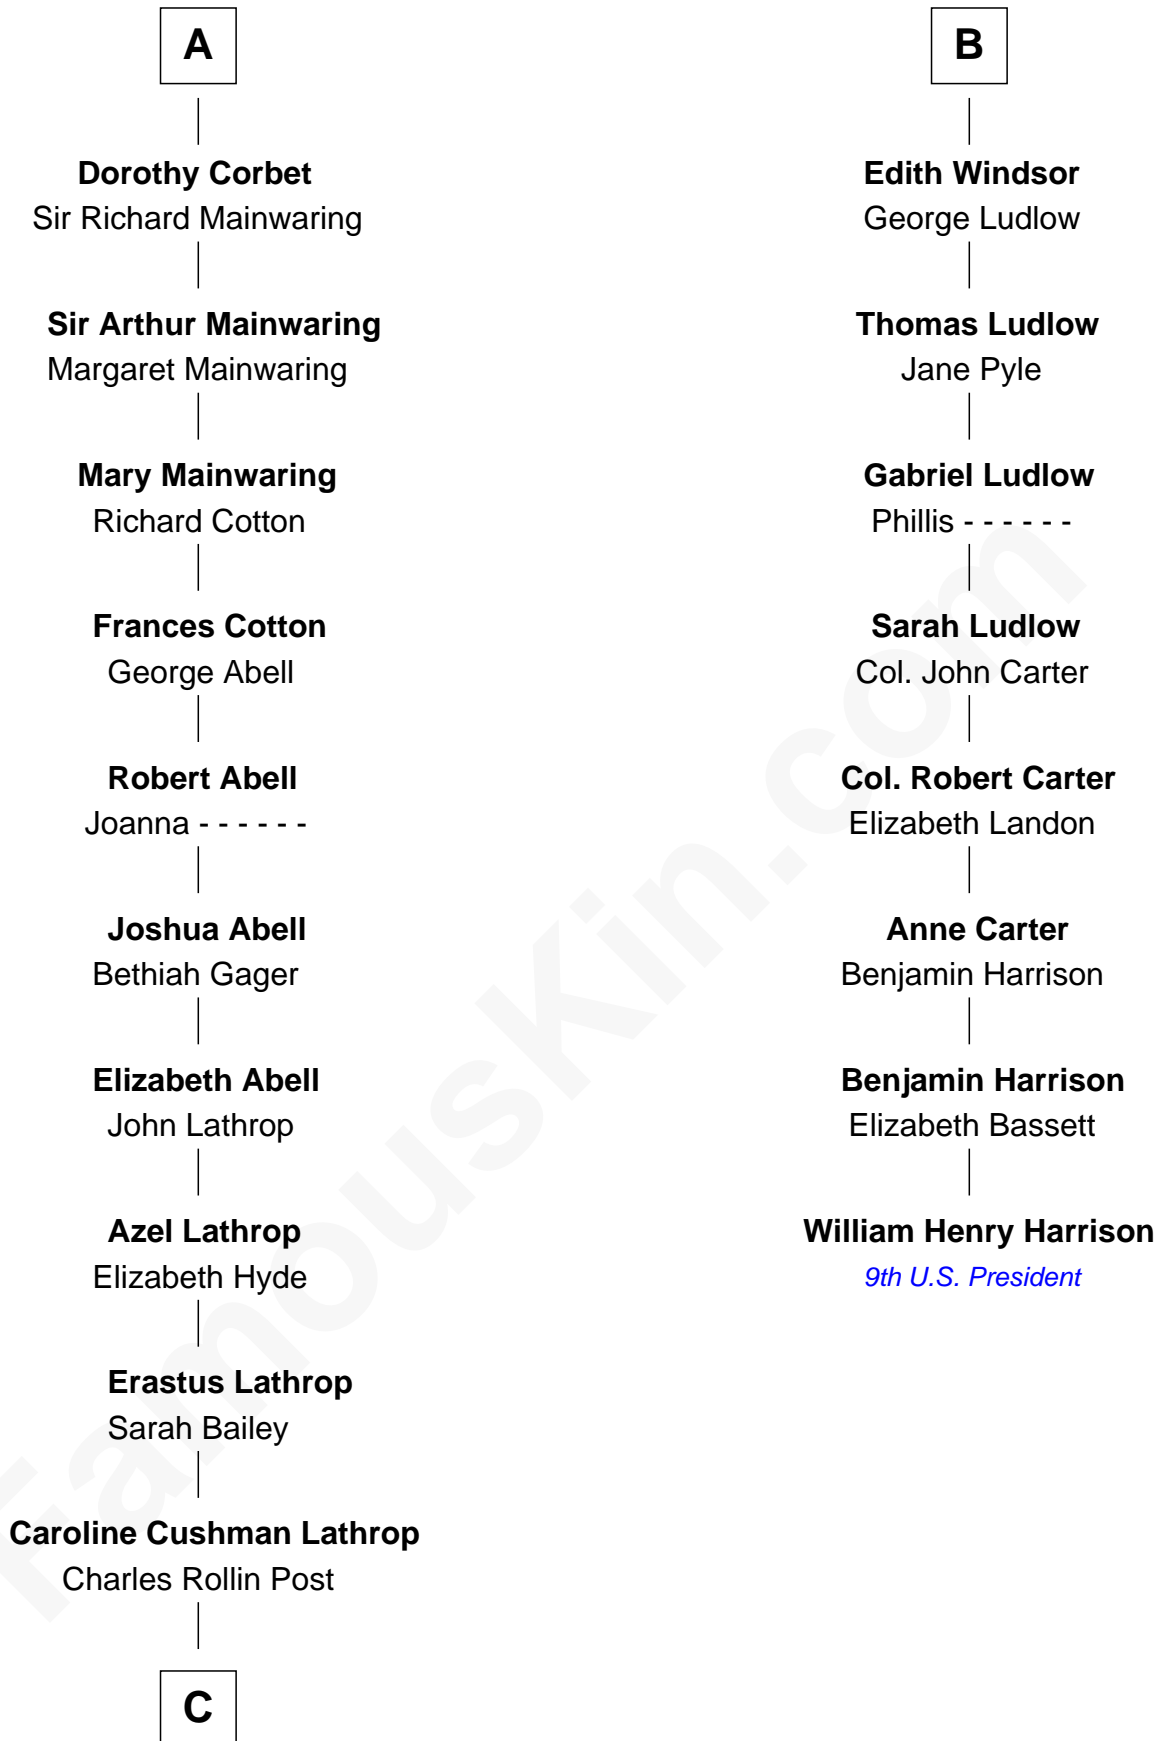

# FamousKin.com Relationship Chart of

**Marjorie Post**

*Founder of General Foods*

14th cousin 4 times removed of

**William Henry Harrison**

*9th U.S. President*

**Humphrey de Bohun**  
Elizabeth Plantagenet

**Eleanor de Bohun**  
Sir James le Boteler

**James le Boteler**  
Elizabeth Darcy

**James Butler**  
Anne de Welles

**James Butler**  
Joan Beauchamp

**Elizabeth Butler**  
John Talbot

**Ann Talbot**  
Sir Henry Vernon

**Elizabeth Vernon**  
Sir Robert Corbet

**A**

**Margaret de Bohun**  
Sir Hugh de Courtnay

**Elizabeth de Courtnay**  
Sir Andrew Luttrell

**Sir Hugh Luttrell**  
Catherine de Beaumont

**Elizabeth Luttrell**  
John Stratton

**Elizabeth Stratton**  
John Andrews

**Elizabeth Andrews**  
Sir Thomas de Windsor

**Sir Andrews de Windsor**  
Elizabeth Blount

**B**

**C**

**Charles William Post**  
Elle Letitia Merriweather

**Marjorie Post**  
*Founder of General Foods*