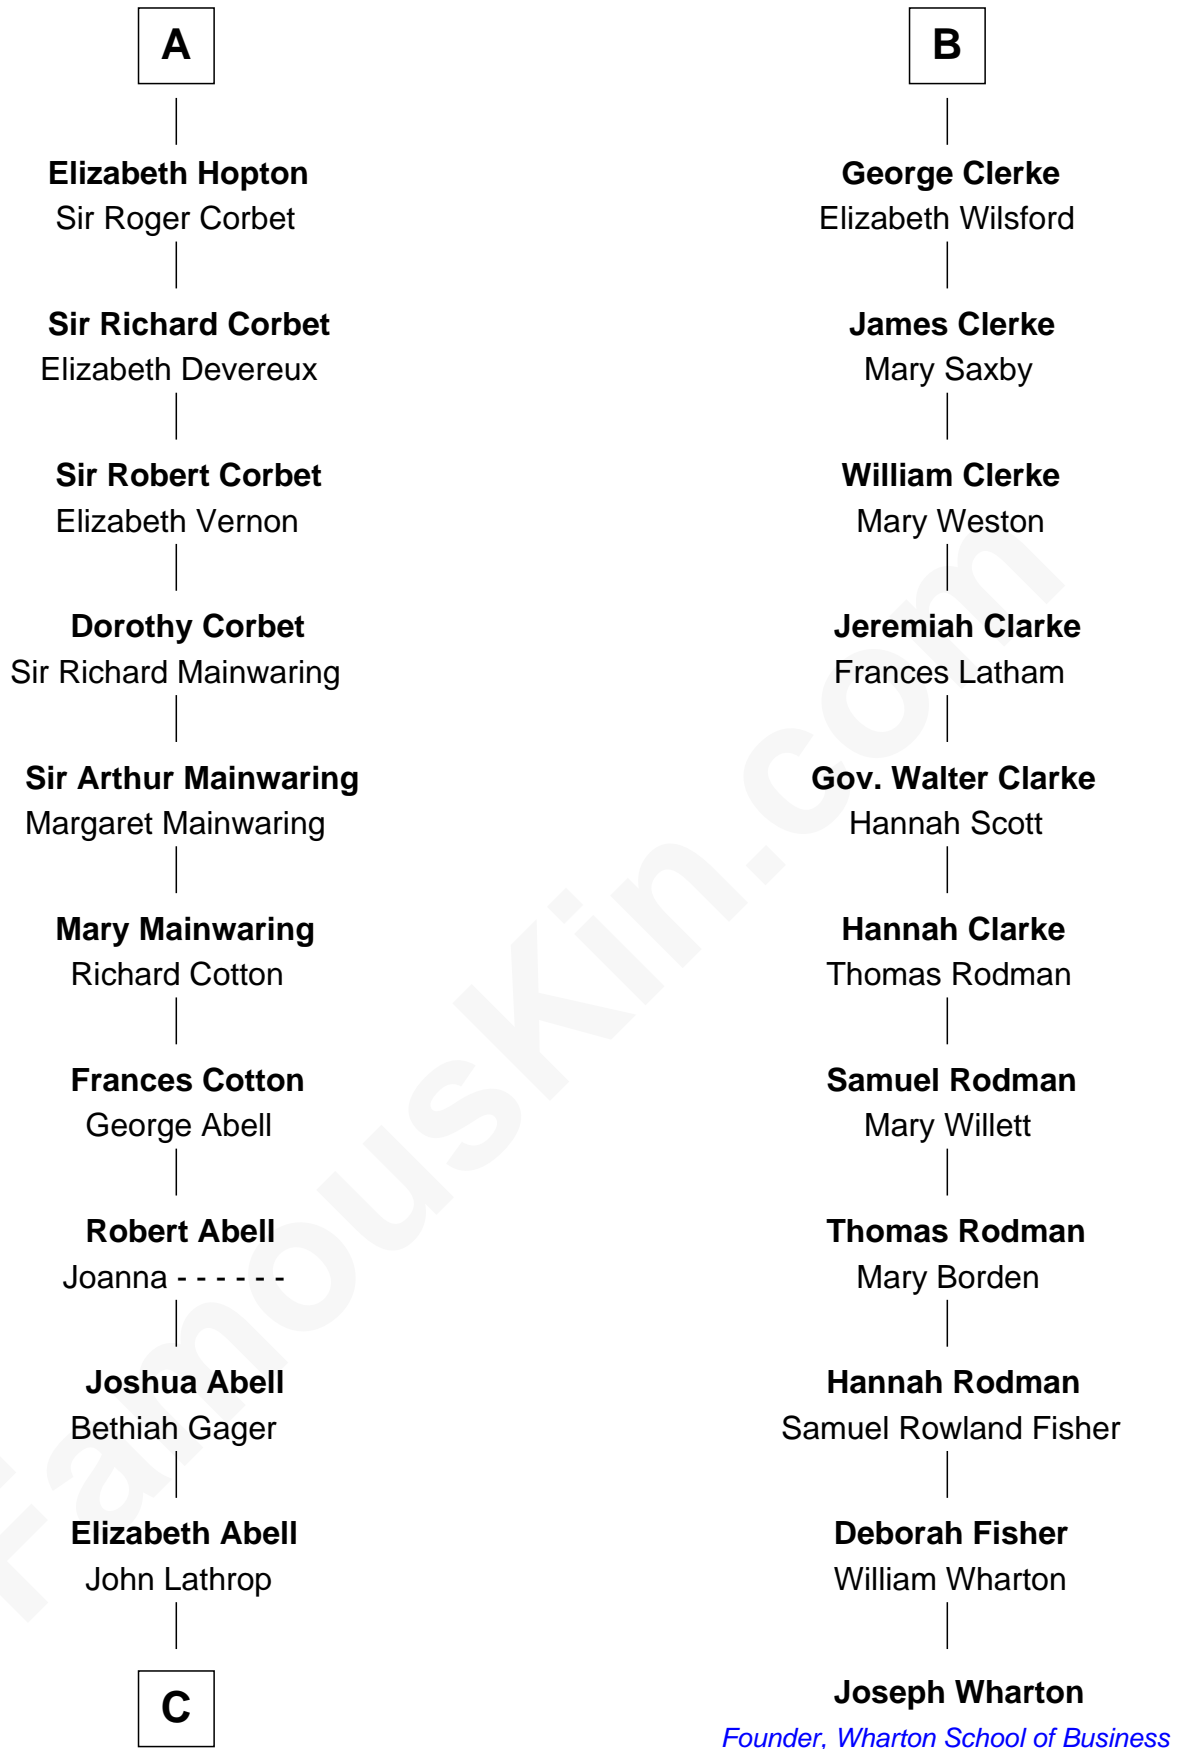

# FamousKin.com Relationship Chart of

**Marjorie Post**

*Founder of General Foods*

17th cousin 4 times removed of

**Joseph Wharton**

*Founder of the Wharton School of Business*

**John de Botetourte**

Maud FitzThomas

**C**

**Azel Lathrop**  
Elizabeth Hyde

**Erastus Lathrop**  
Sarah Bailey

**Caroline Cushman Lathrop**  
Charles Rollin Post

**Charles William Post**  
Elle Letitia Merriweather

**Marjorie Post**  
*Founder of General Foods*