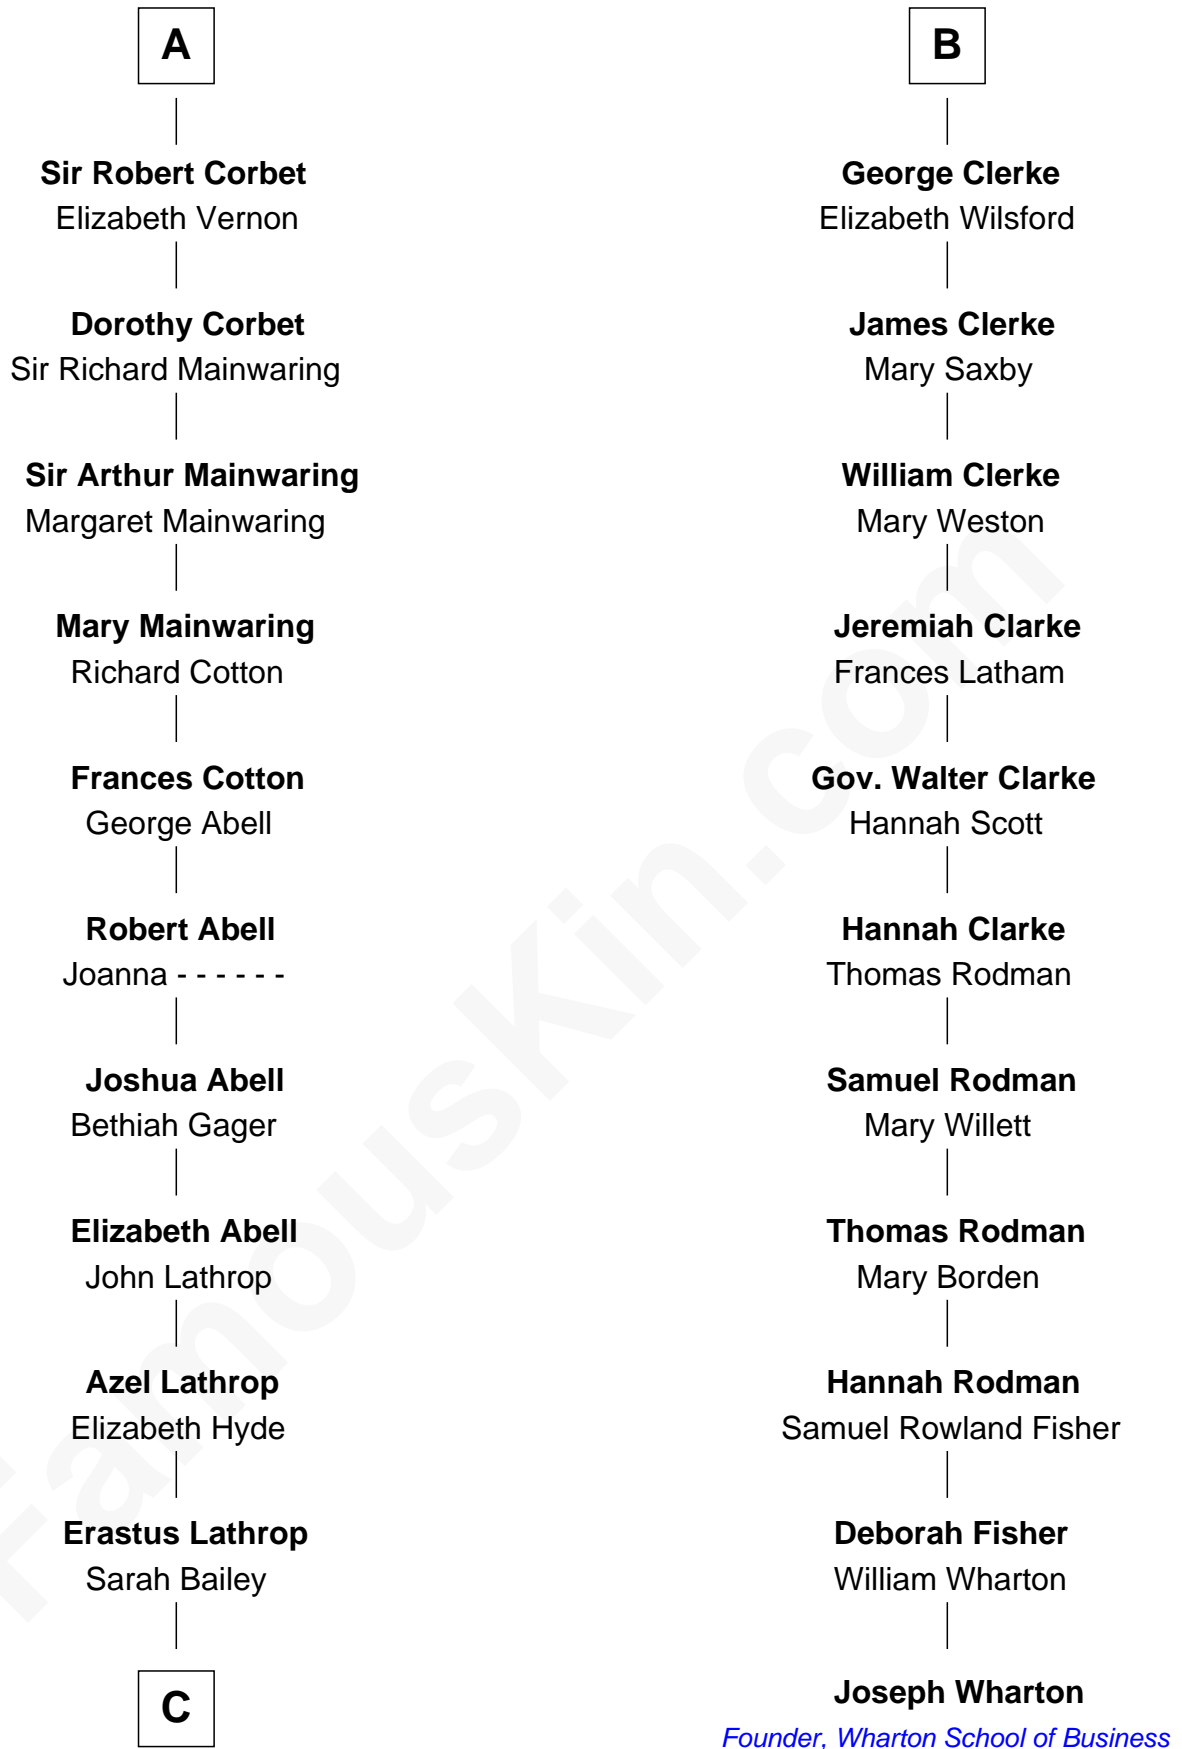

FamousKin.com Relationship Chart of **Marjorie Post**

Founder of General Foods

17th cousin 2 times removed of

Joseph Wharton

Founder of the Wharton School of Business

C

—
Caroline Cushman Lathrop

Charles Rollin Post

—
Charles William Post

Elle Letitia Merriweather

—
Marjorie Post

Founder of General Foods

FamousKin.com