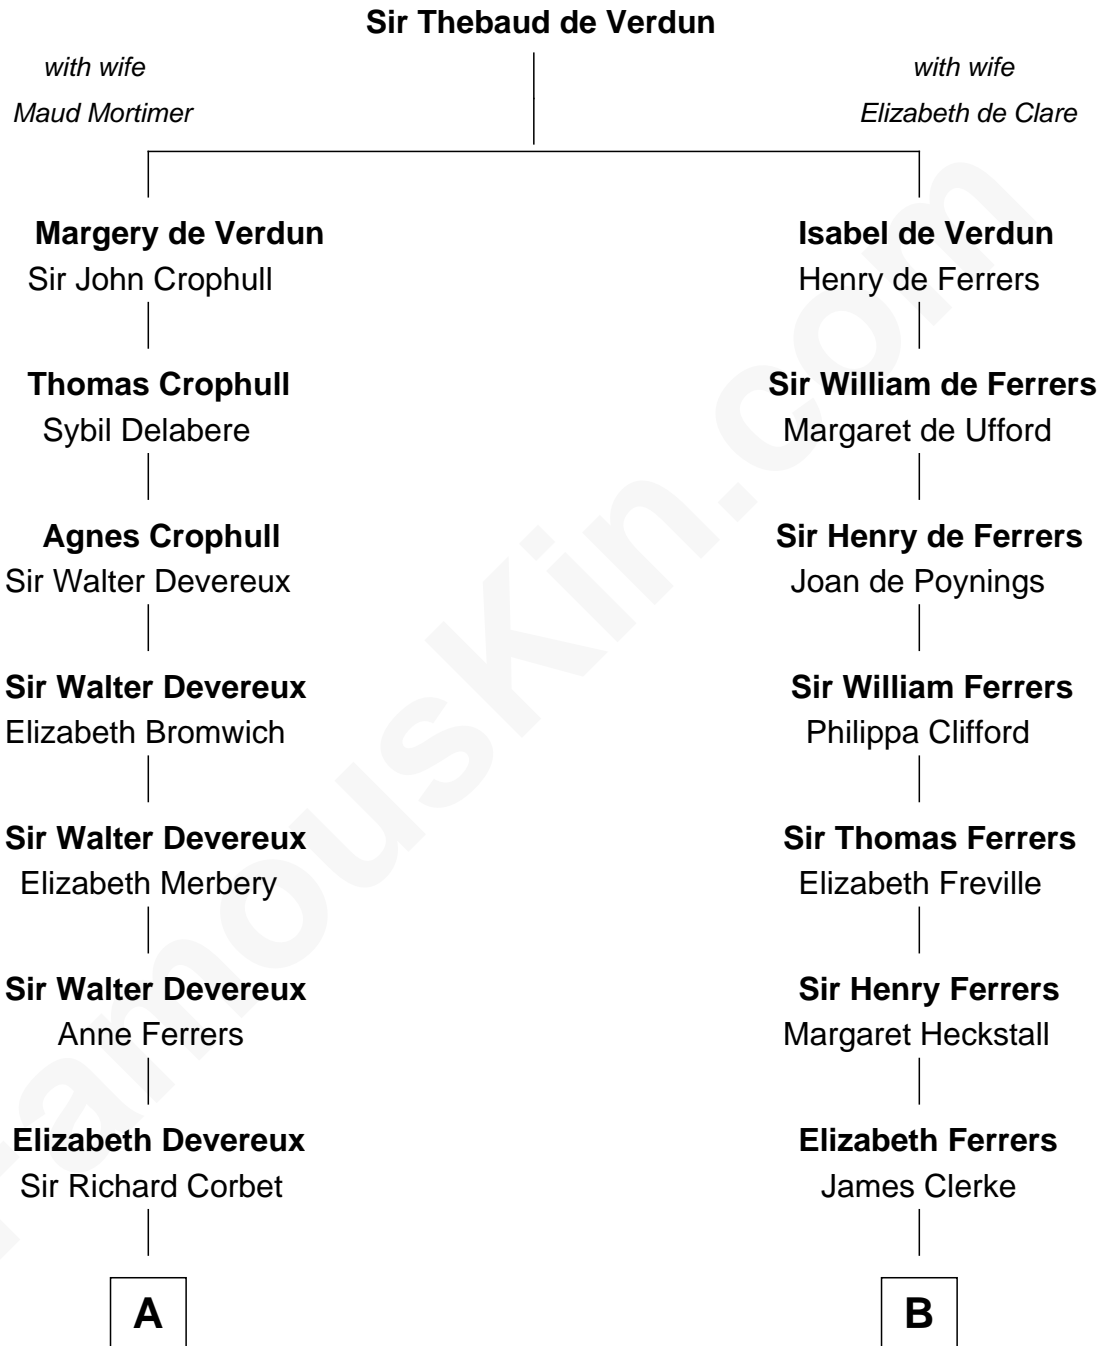

FamousKin.com Relationship Chart of **Marjorie Post**

Founder of General Foods

17th cousin 2 times removed of

Joseph Wharton

Founder of the Wharton School of Business

C

—
Caroline Cushman Lathrop

Charles Rollin Post

—
Charles William Post

Elle Letitia Merriweather

—
Marjorie Post

Founder of General Foods

FamousKin.com