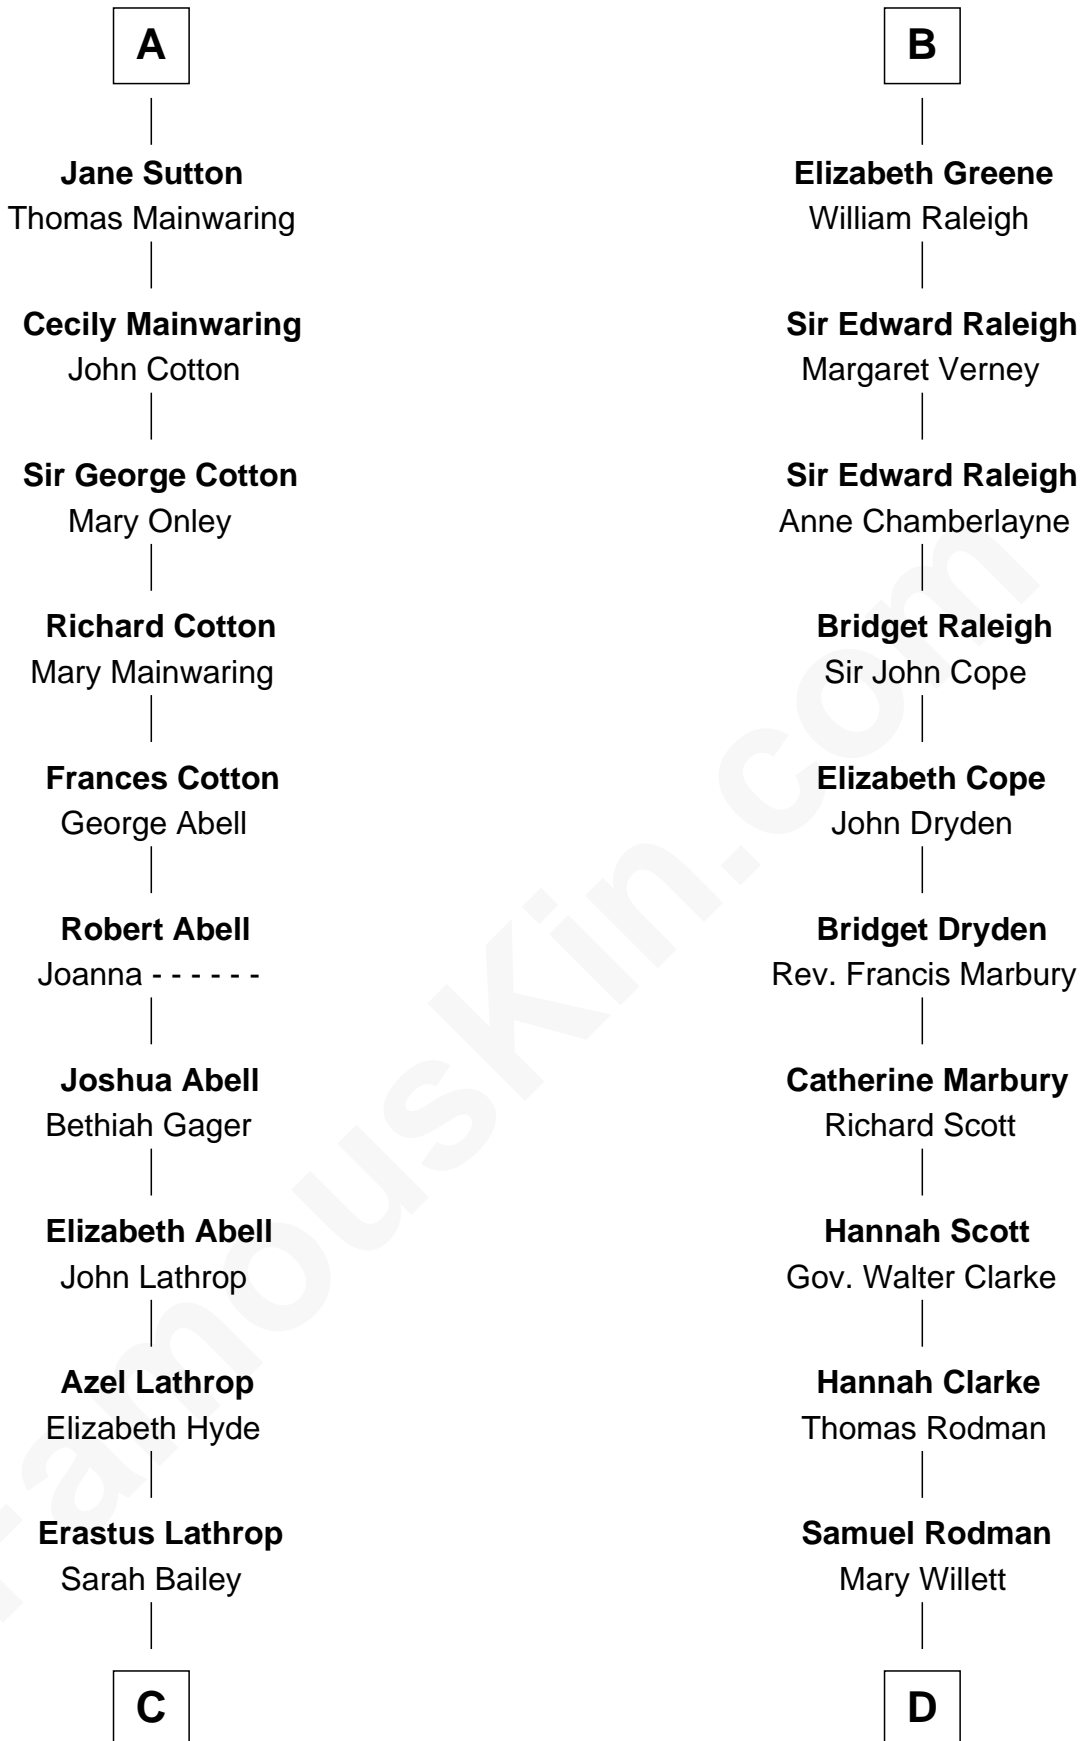

# FamousKin.com Relationship Chart of

**Marjorie Post**

*Founder of General Foods*

19th cousin 1 time removed of

**Joseph Wharton**

*Founder of the Wharton School of Business*

**C**

**Caroline Cushman Lathrop**

Charles Rollin Post

**Charles William Post**

Elle Letitia Merriweather

**Marjorie Post**

*Founder of General Foods*

**D**

**Thomas Rodman**

Mary Borden

**Hannah Rodman**

Samuel Rowland Fisher

**Deborah Fisher**

William Wharton

**Joseph Wharton**

*Founder, Wharton School of Business*