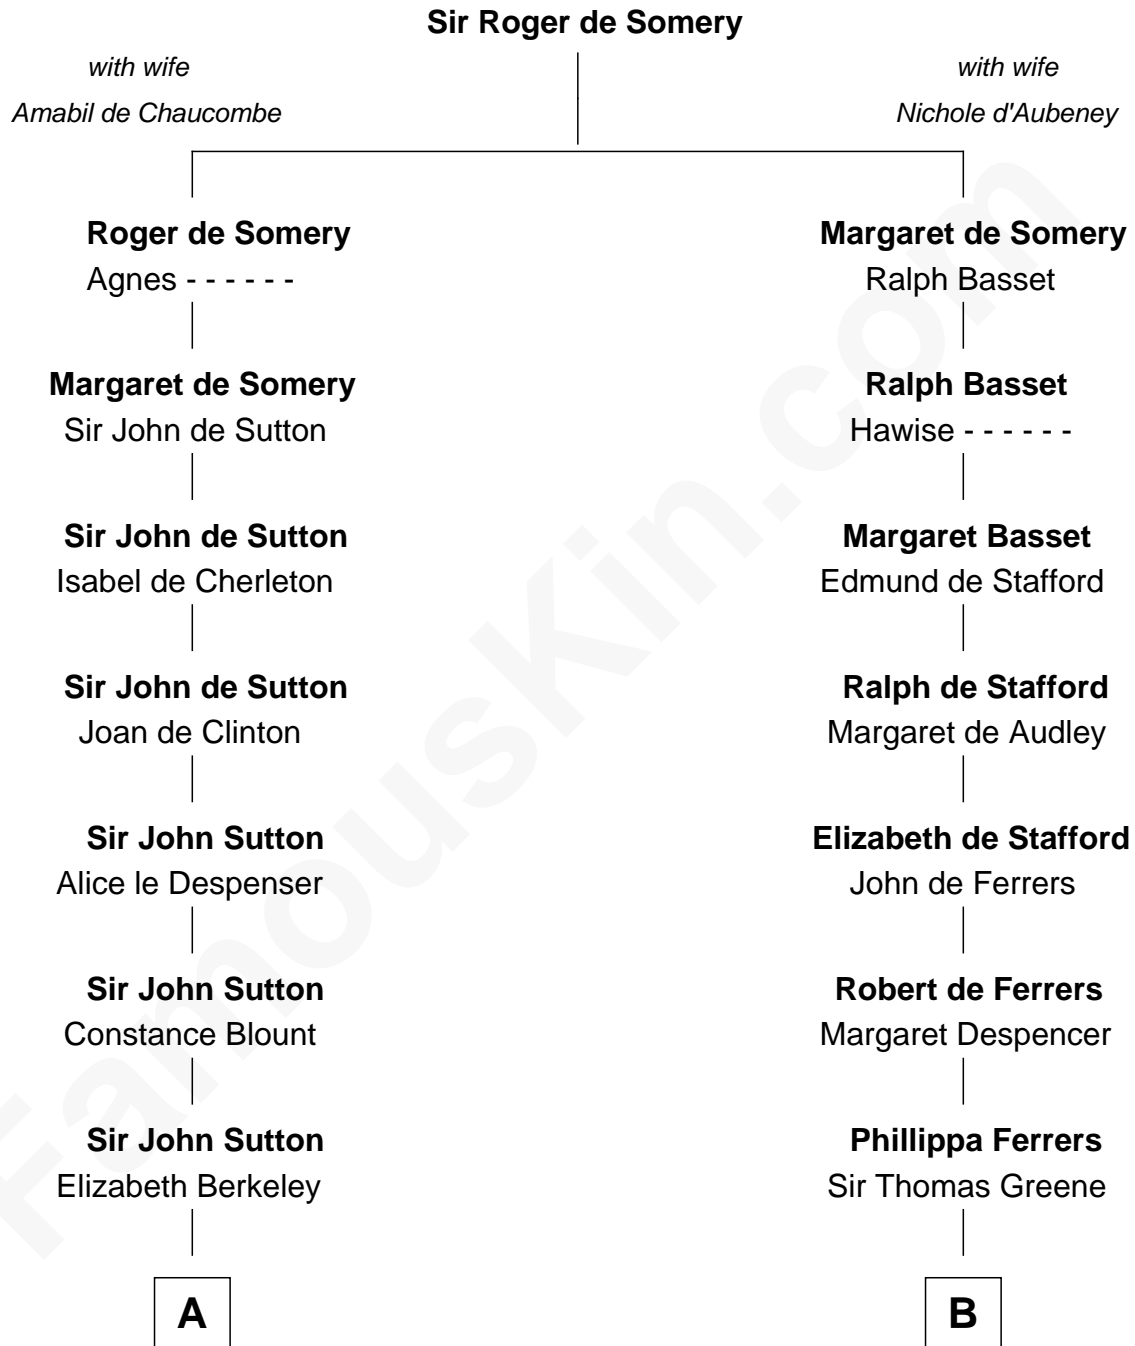

# FamousKin.com Relationship Chart of

**Marjorie Post**

*Founder of General Foods*

19th cousin 1 time removed of

**Joseph Wharton**

*Founder of the Wharton School of Business*

**C**

**Caroline Cushman Lathrop**

Charles Rollin Post

**Charles William Post**

Elle Letitia Merriweather

**Marjorie Post**

*Founder of General Foods*

**D**

**Thomas Rodman**

Mary Borden

**Hannah Rodman**

Samuel Rowland Fisher

**Deborah Fisher**

William Wharton

**Joseph Wharton**

*Founder, Wharton School of Business*